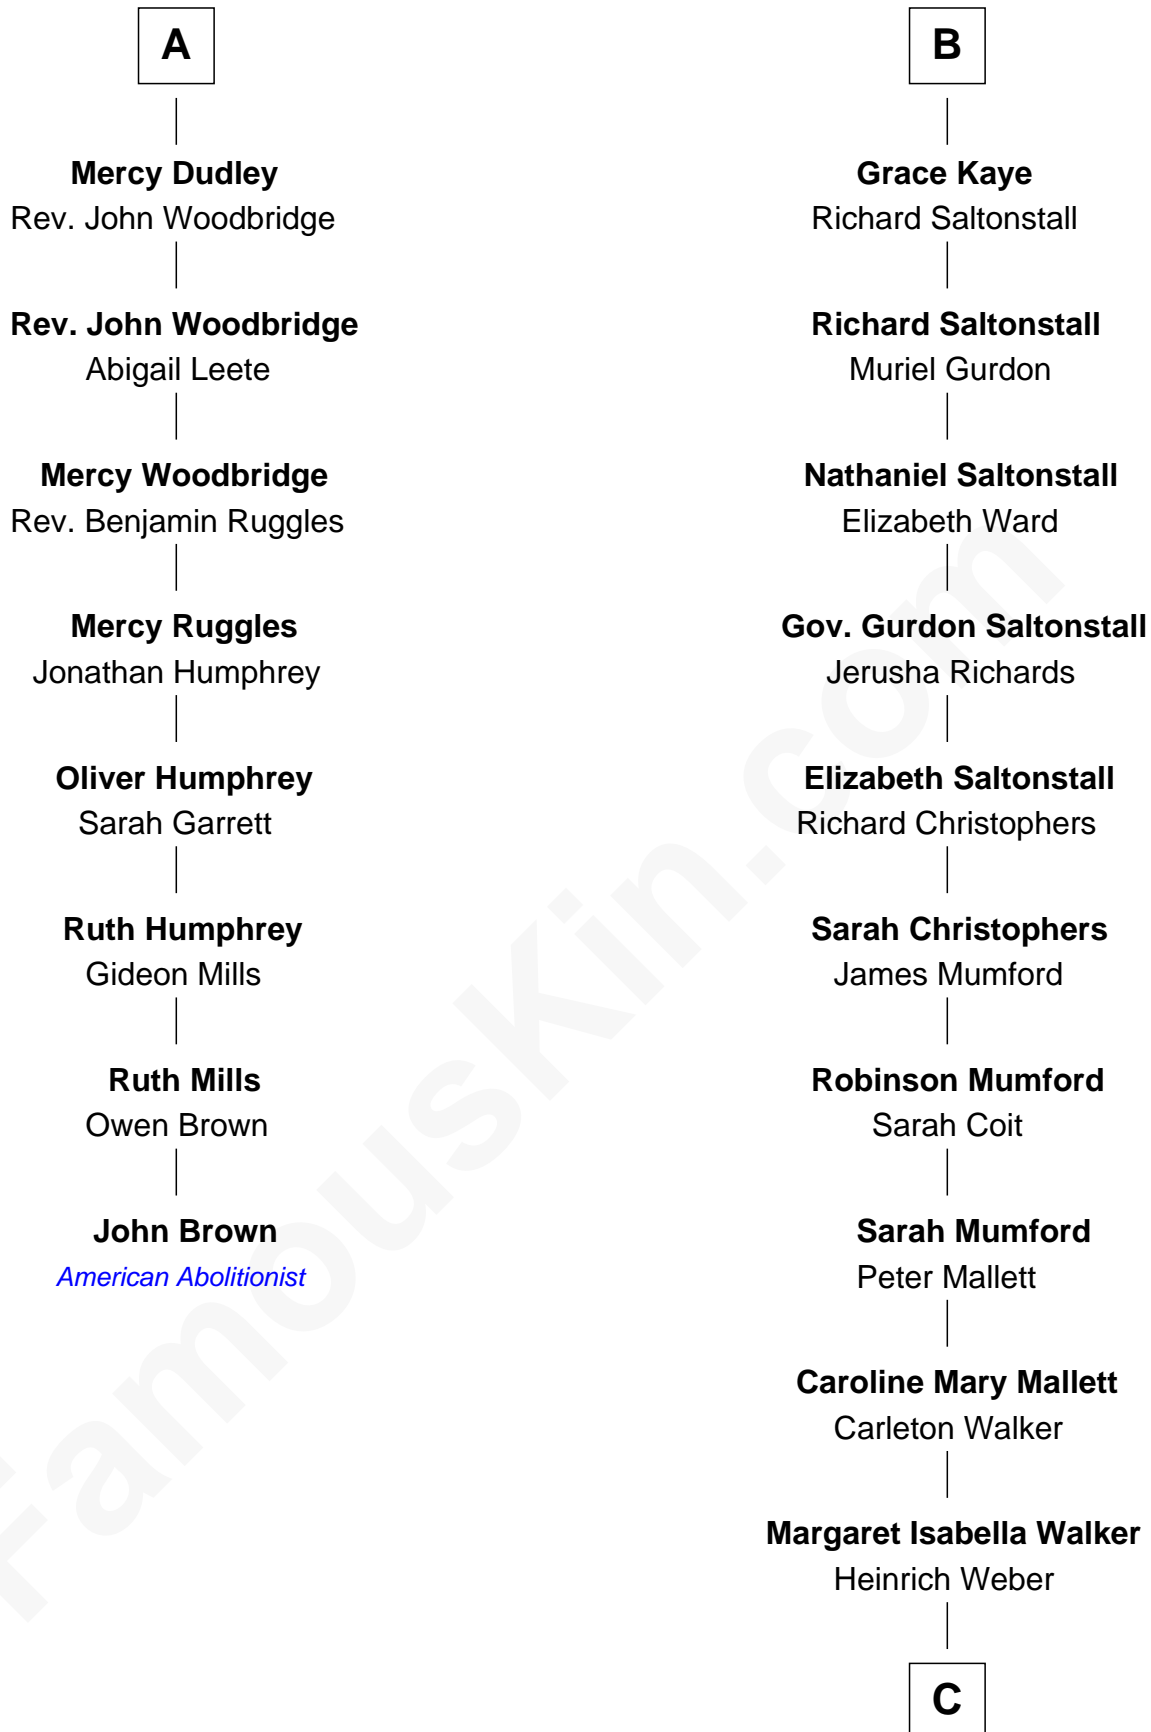

FamousKin.com Relationship Chart of

John Brown

American Abolitionist

14th cousin 6 times removed of

Carly Fiorina

CEO of Hewlett-Packard

C

John Walker Weber

Maude Graves

Cara Carleton Weber

Harold Marvin Sneed

Joseph Tyree Sneed

Madelon Montross Juergens

Carly Fiorina

CEO of Hewlett-Packard