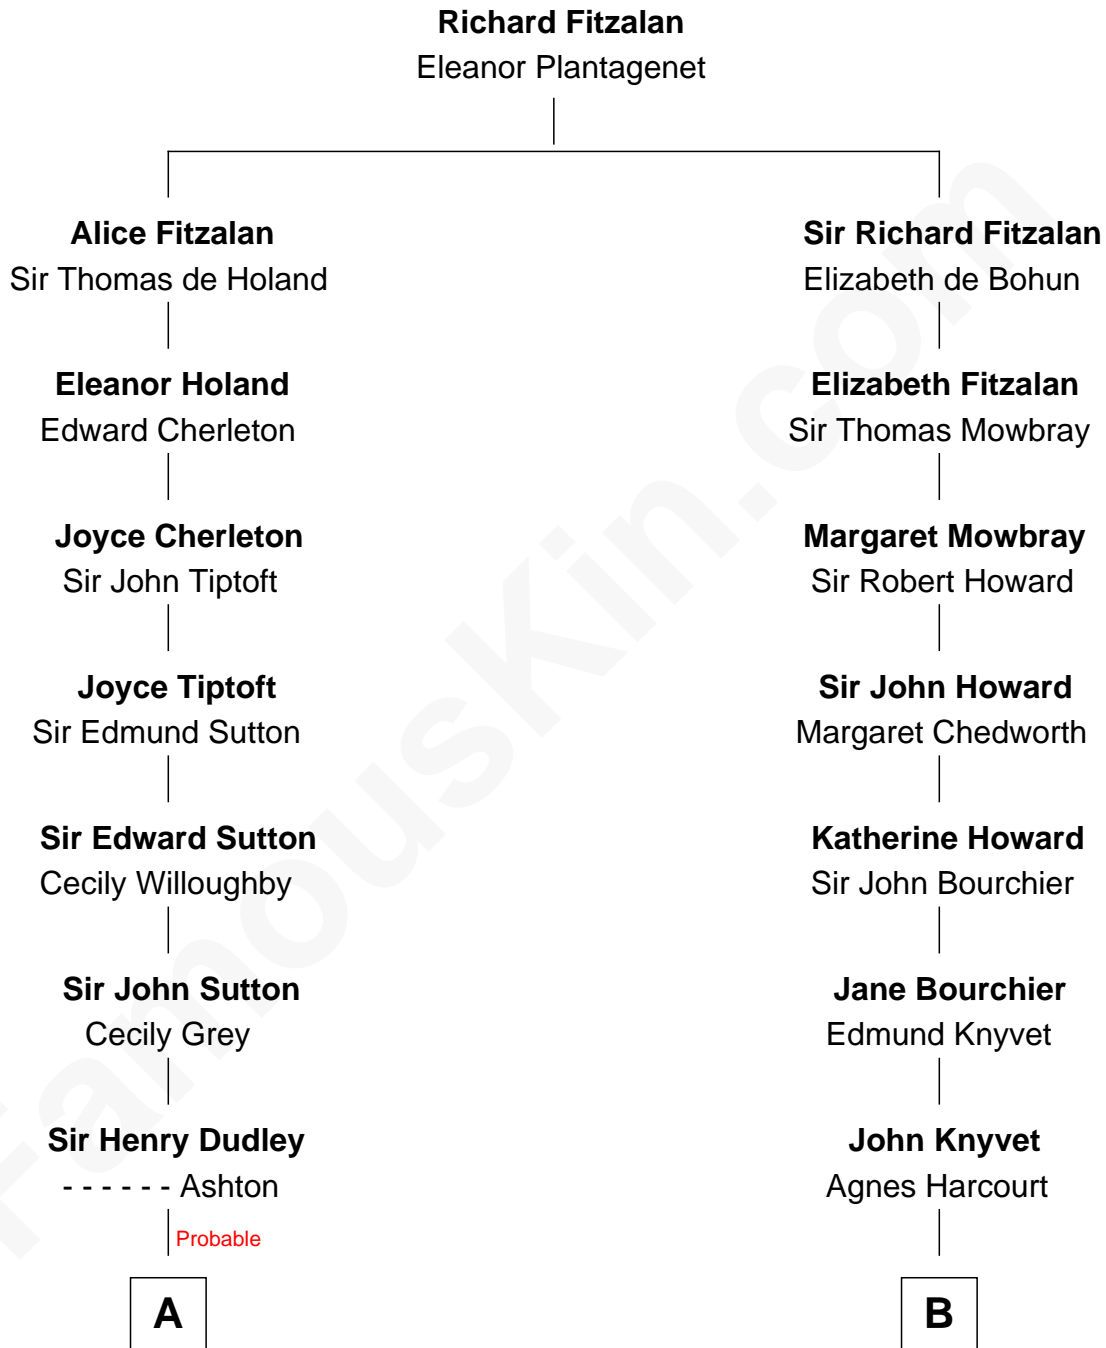

FamousKin.com Relationship Chart of

John Brown

American Abolitionist

16th cousin 5 times removed of

Carly Fiorina

CEO of Hewlett-Packard

C

Margaret Isabella Walker

Heinrich Weber

John Walker Weber

Maude Graves

Cara Carleton Weber

Harold Marvin Sneed

Joseph Tyree Sneed

Madelon Montross Juergens

Carly Fiorina