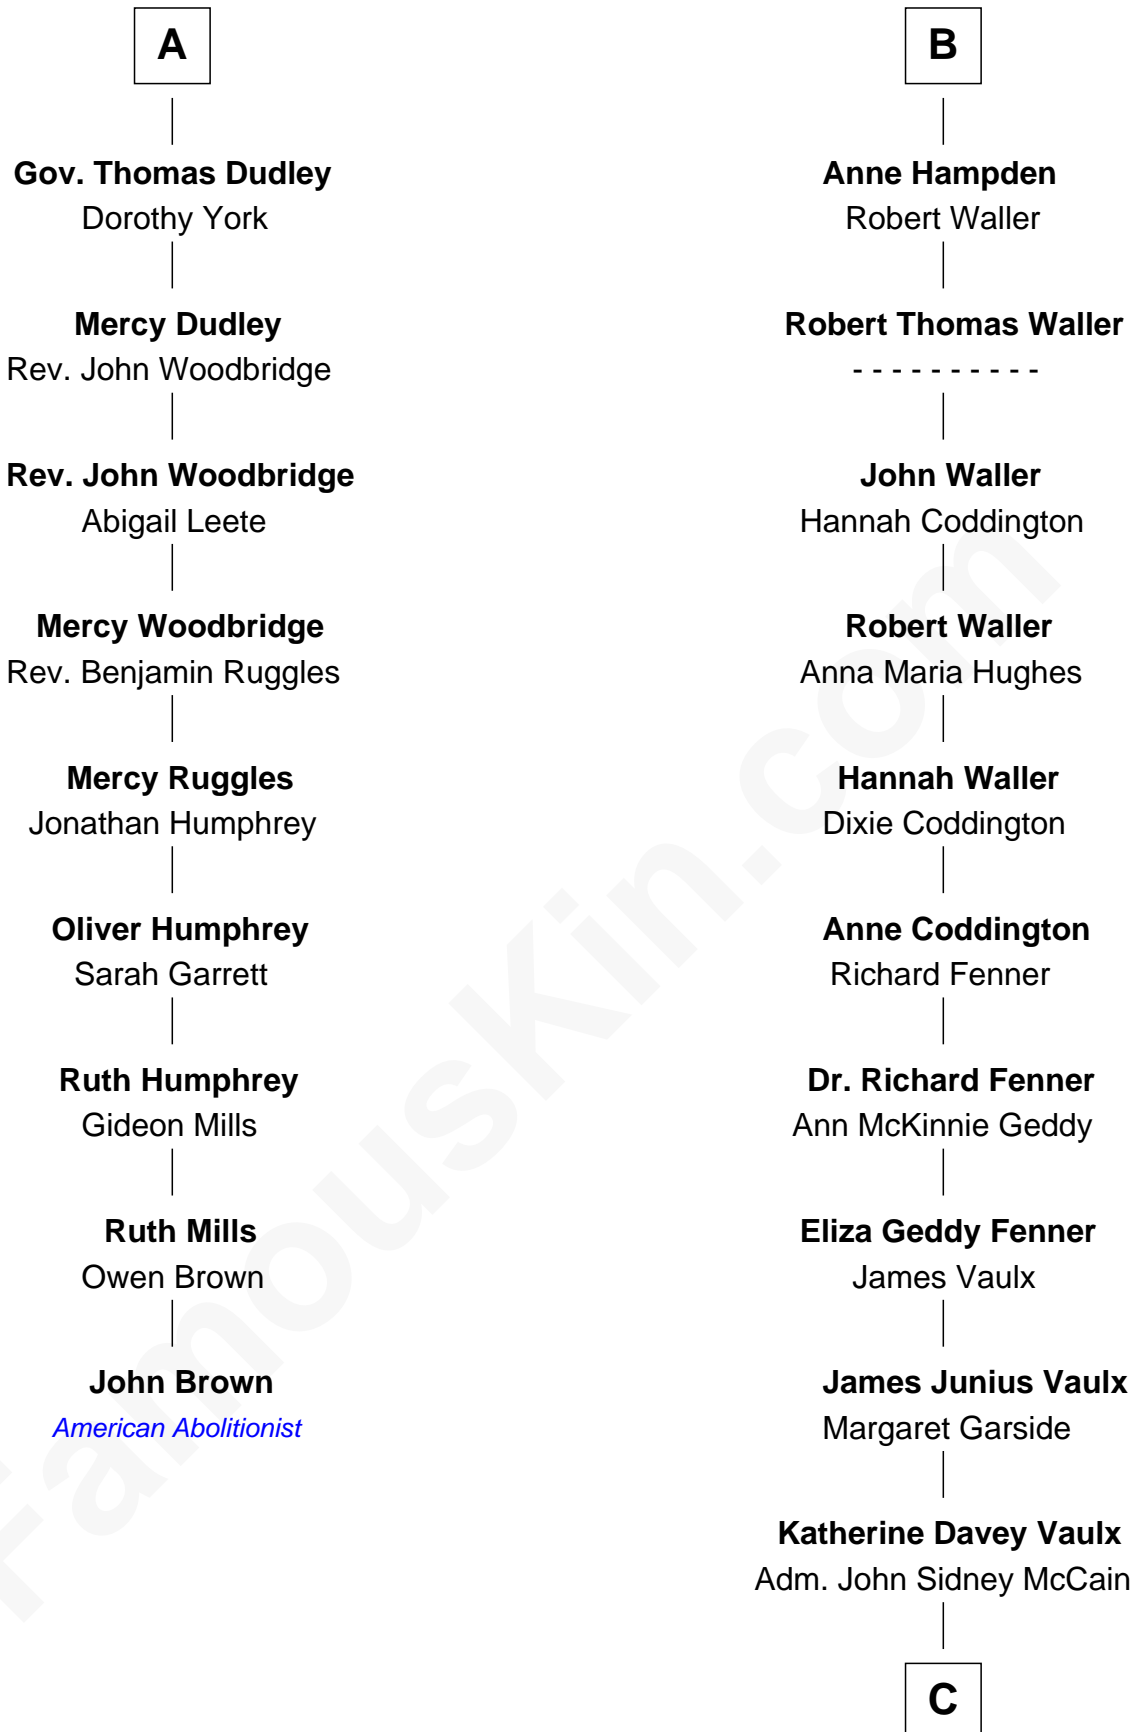

FamousKin.com Relationship Chart of

John Brown

American Abolitionist

15th cousin 3 times removed of

John McCain

U.S. Senator from Arizona

Sir Walter Blount

Sancha de Ayala

Sir Thomas Blount

Margaret de Gresley

Sanchia Blount

Edward Langford

Alice Langford

John Stradling

Anne Stradling

Sir John Danvers

Anne Danvers

Thomas Lovett

Elizabeth Lovett

Anthony Cave

Anne Cave

Griffith Hampden

B

C

Adm. John Sidney McCain

Roberta Wright

John McCain

U.S. Senator from Arizona

FamousKin.com