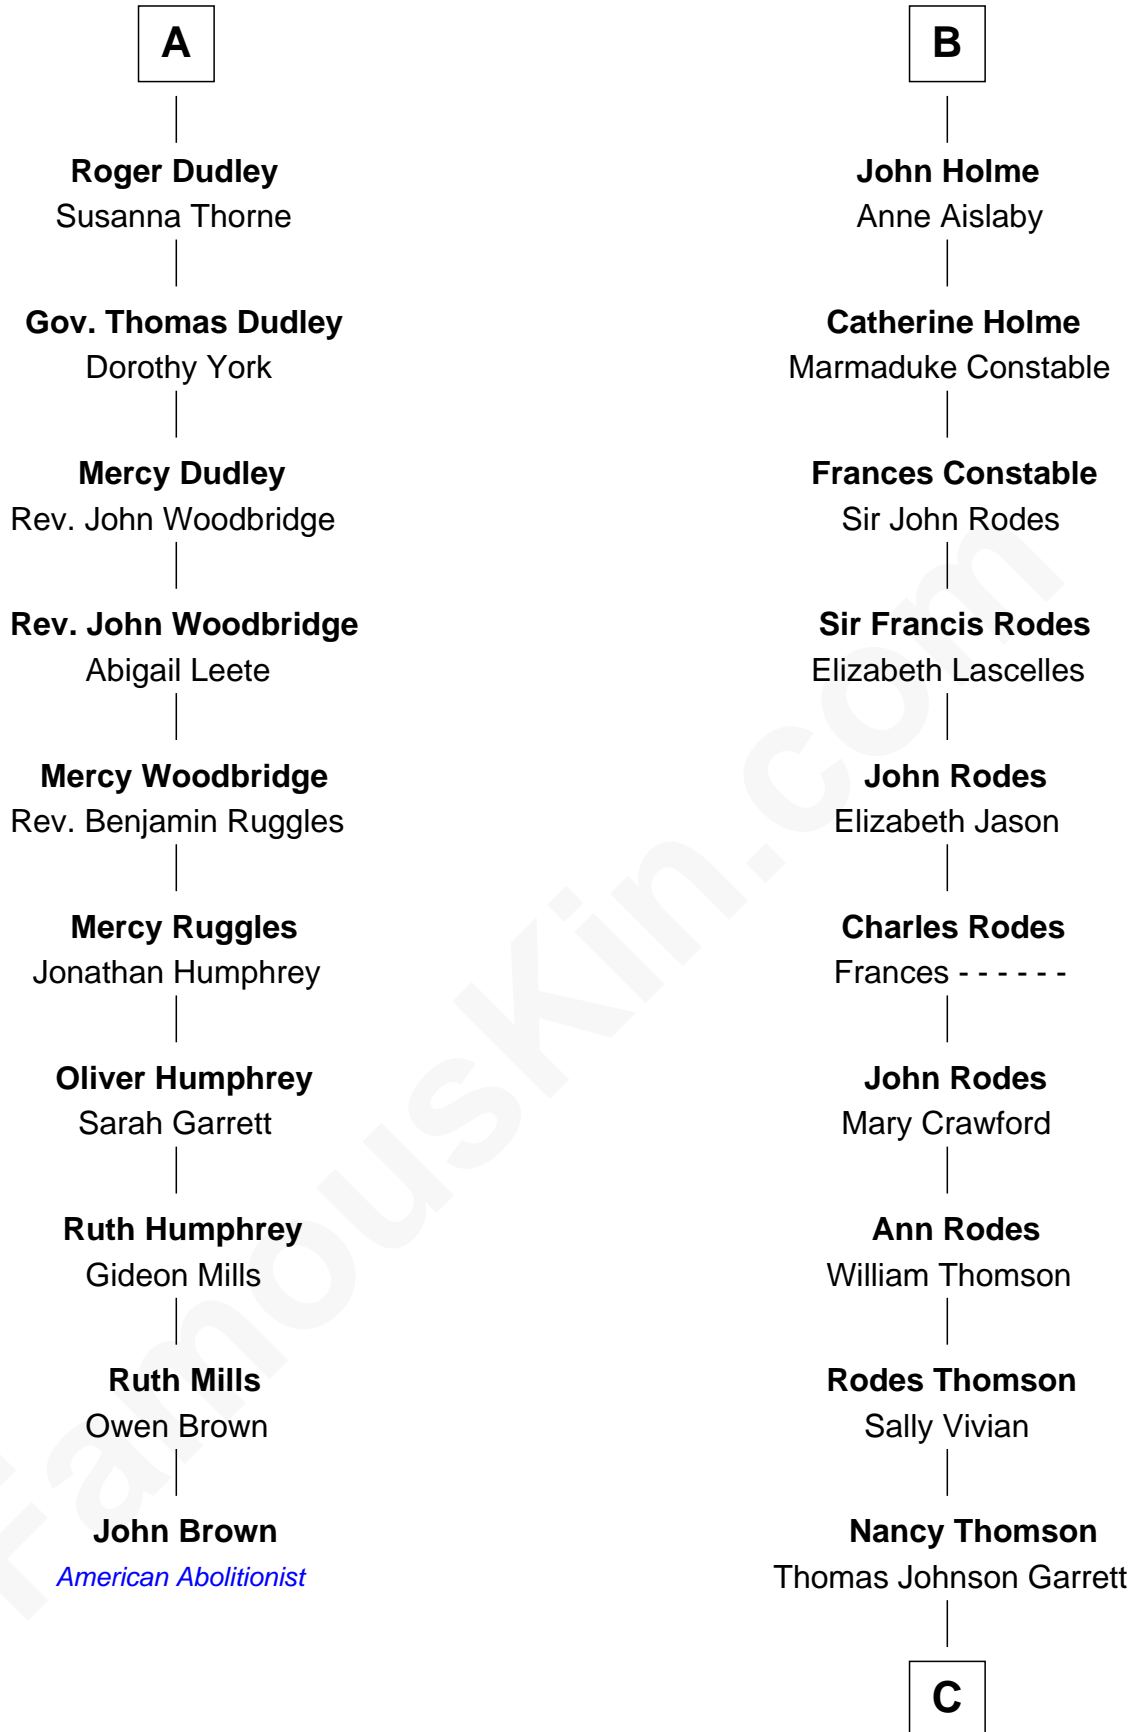

FamousKin.com Relationship Chart of

John Brown

American Abolitionist

16th cousin 4 times removed of

Melvyn Douglas

Movie Actor

Sir Ralph de Neville

Alice de Audley

C

Sophia Garrett
Erskine Douglas

Emma Jane Douglas
Col. George Taliaferro Shackelford

Lena Priscilla Shackelford
Edouard Gregory Hesselberg

Melvyn Douglas
Movie Actor

FamousKin.com