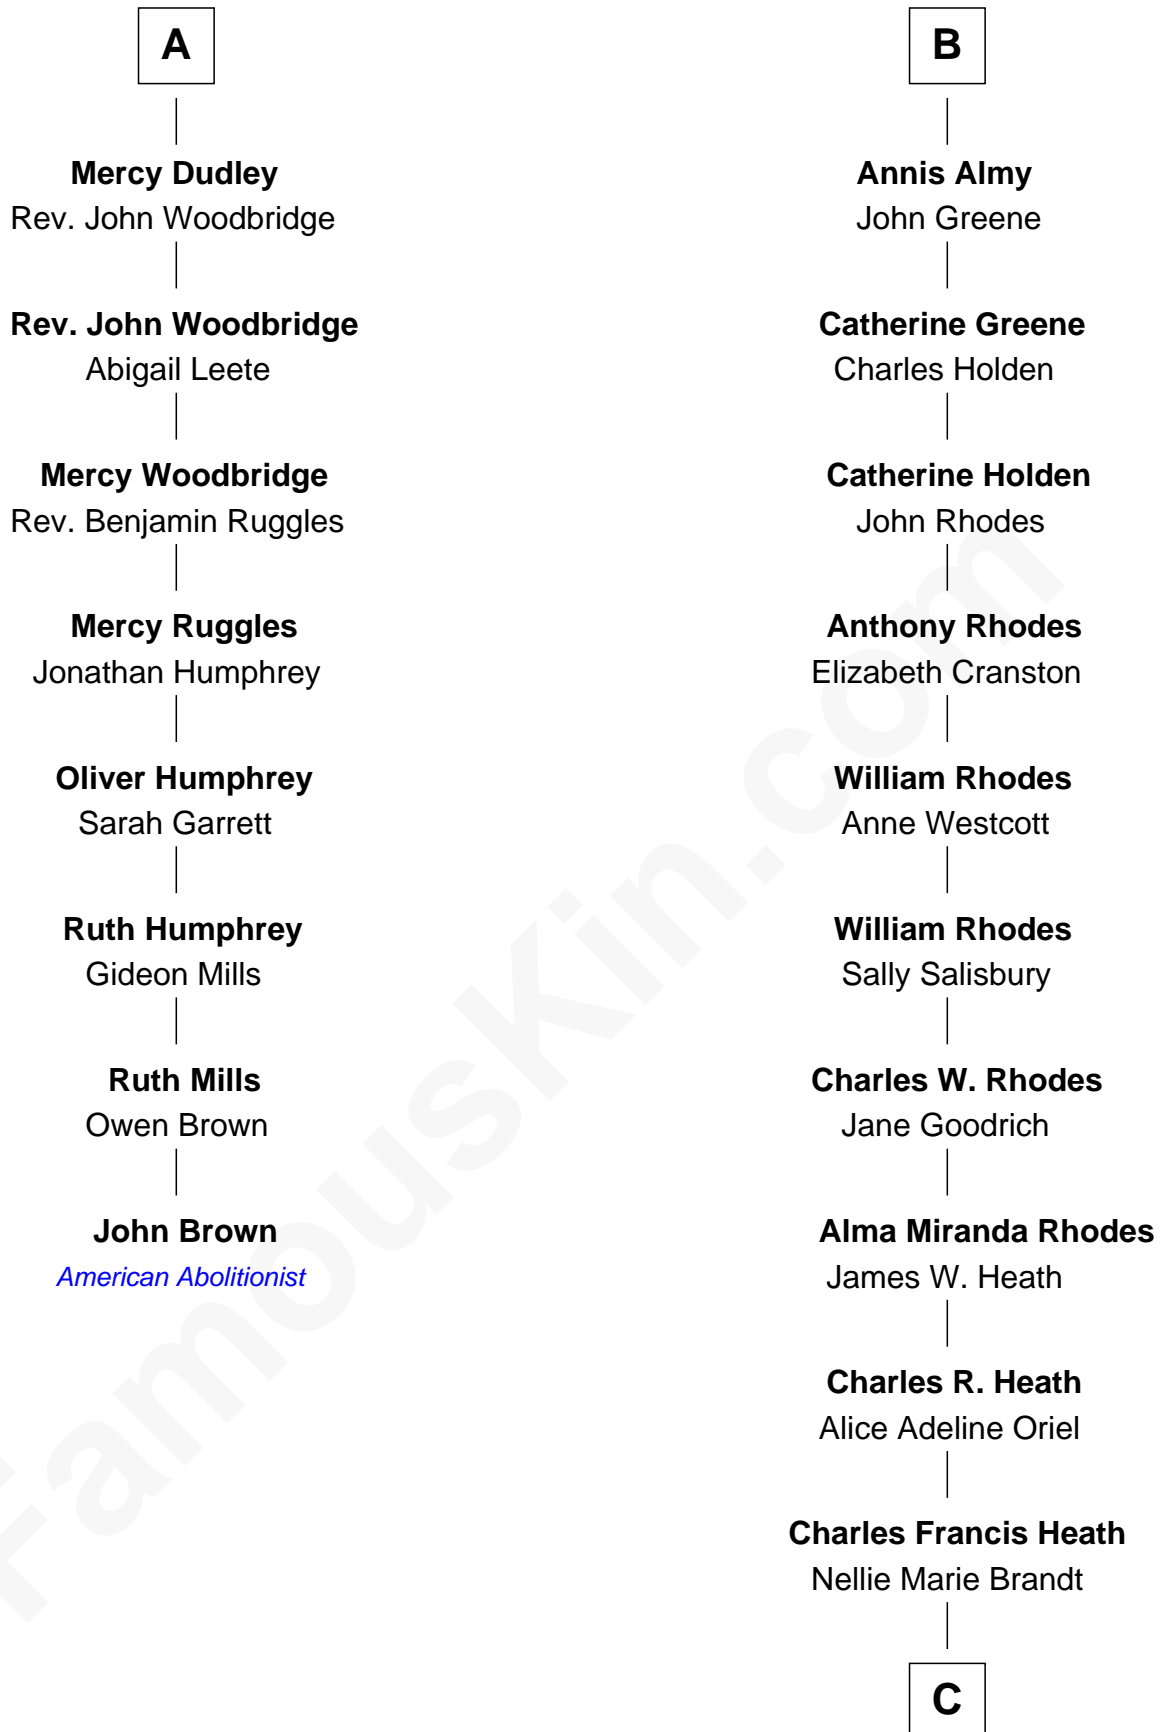

FamousKin.com Relationship Chart of

John Brown

American Abolitionist

14th cousin 4 times removed of

Sarah Palin

9th Governor of Alaska

C

Charles Richard Heath

Sarah Sheeran

Sarah Palin

9th Governor of Alaska

FamousKin.com