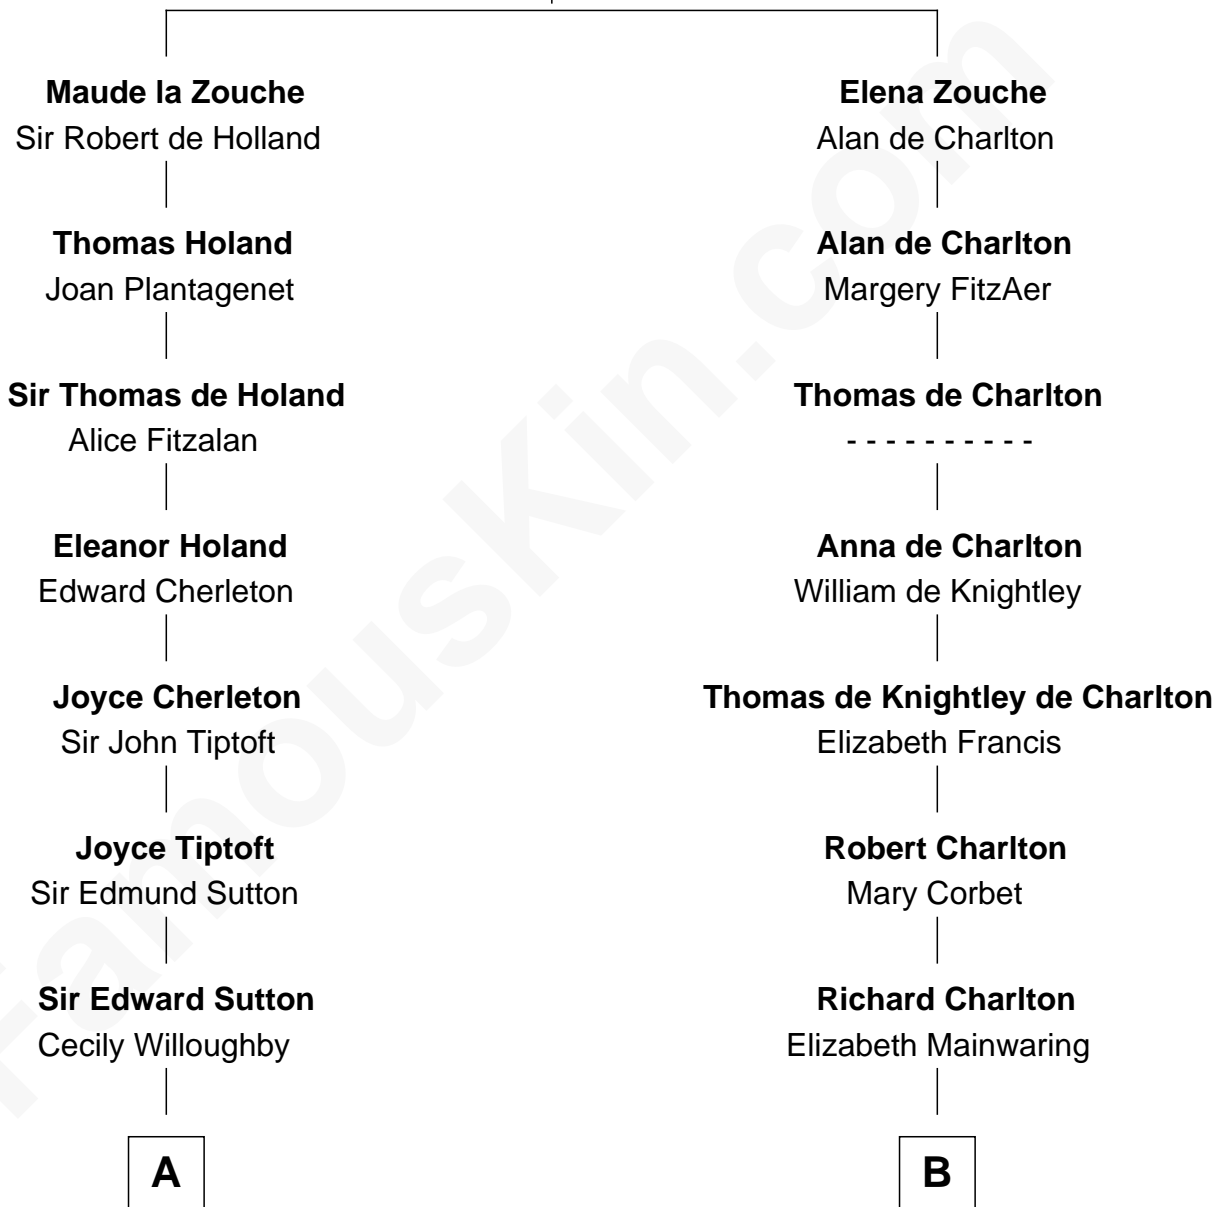

FamousKin.com Relationship Chart of

John Brown

American Abolitionist

18th cousin 3 times removed of

Sarah Palin

9th Governor of Alaska

Sir Alan la Zouche
Eleanor de Segrave

C

Ruth Mills
Owen Brown

John Brown
American Abolitionist

D

Thomas S. Ruddock
Maria Nancy Newell

May Belle Ruddock
Henry Charles Brandt

Nellie Marie Brandt
Charles Francis Heath

Charles Richard Heath
Sarah Sheeran

Sarah Palin
9th Governor of Alaska

FamousKin.com