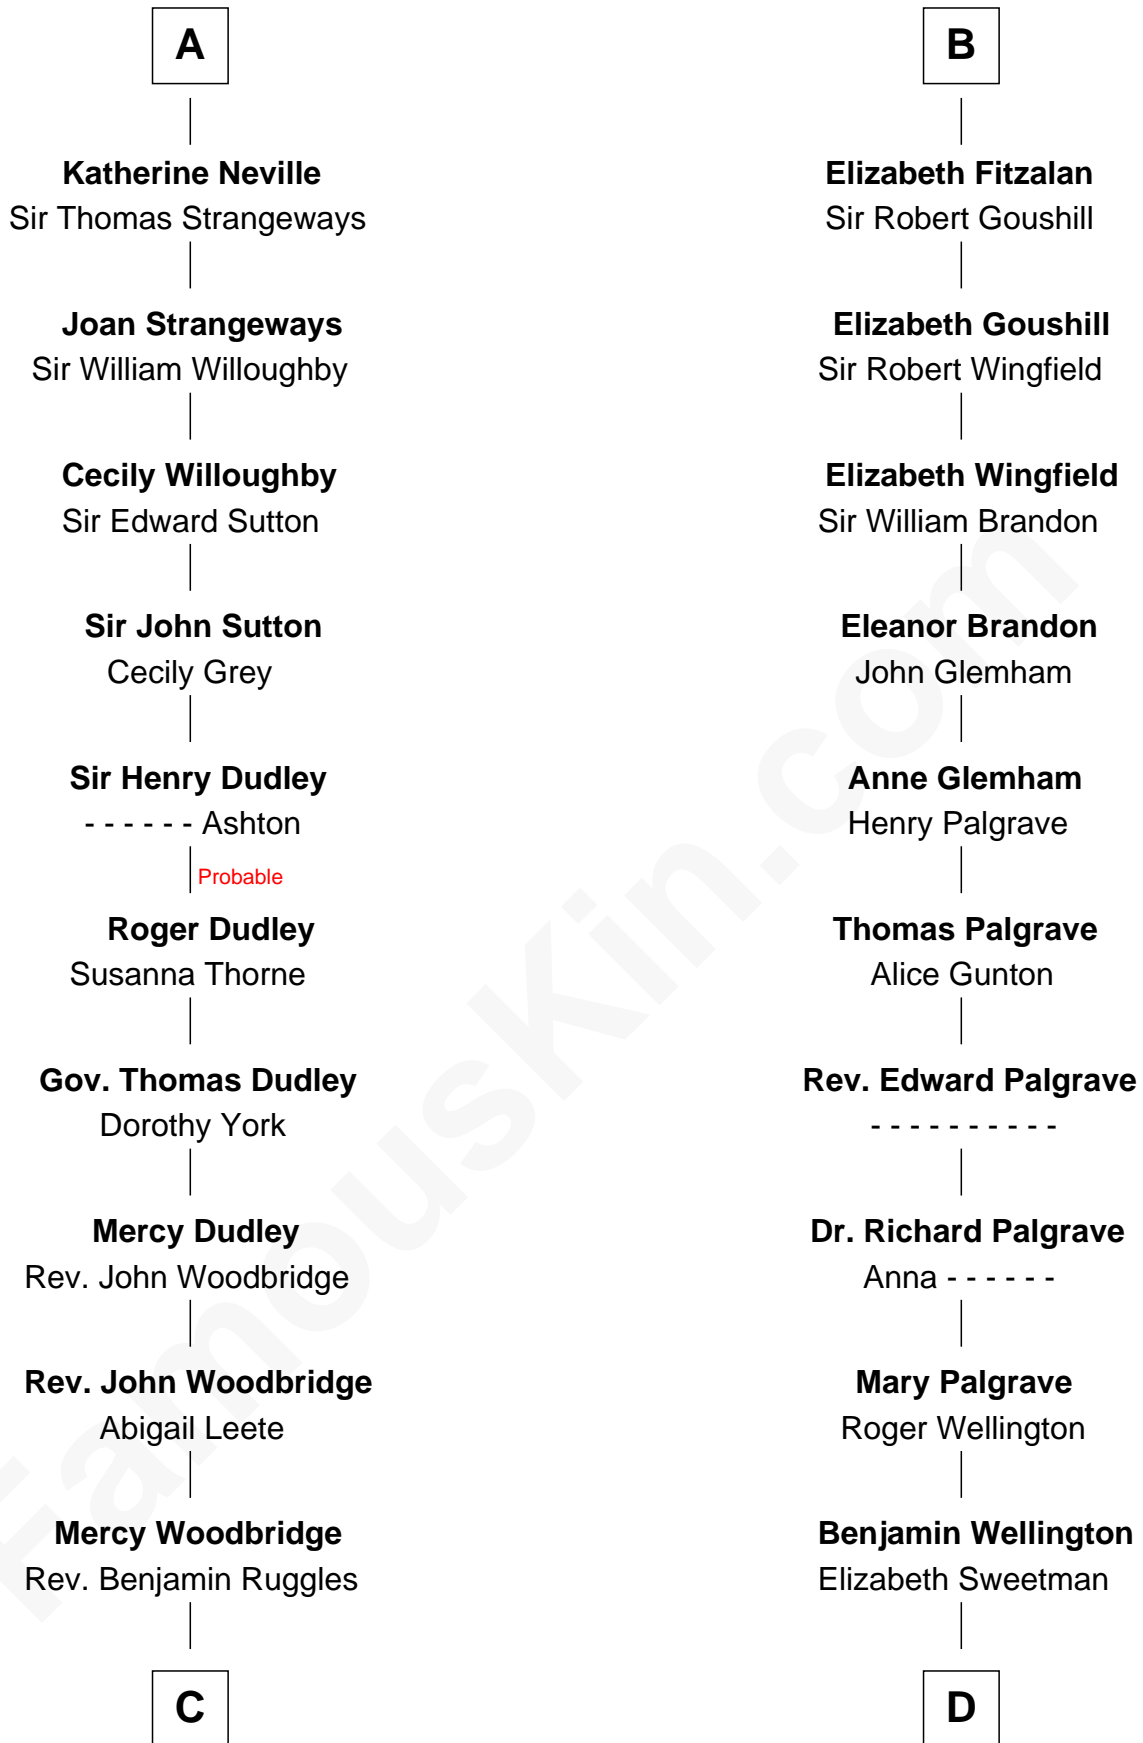

FamousKin.com Relationship Chart of

John Brown

American Abolitionist

21st cousin of

Shubael D. Childs

Founder of S.D. Childs & Company

C

Mercy Ruggles
Jonathan Humphrey

Oliver Humphrey
Sarah Garrett

Ruth Humphrey
Gideon Mills

Ruth Mills
Owen Brown

John Brown
American Abolitionist

D

Elizabeth Wellington
John Fay

Benjamin Fay
Martha Miles

Benjamin Fay
Beulah Stow