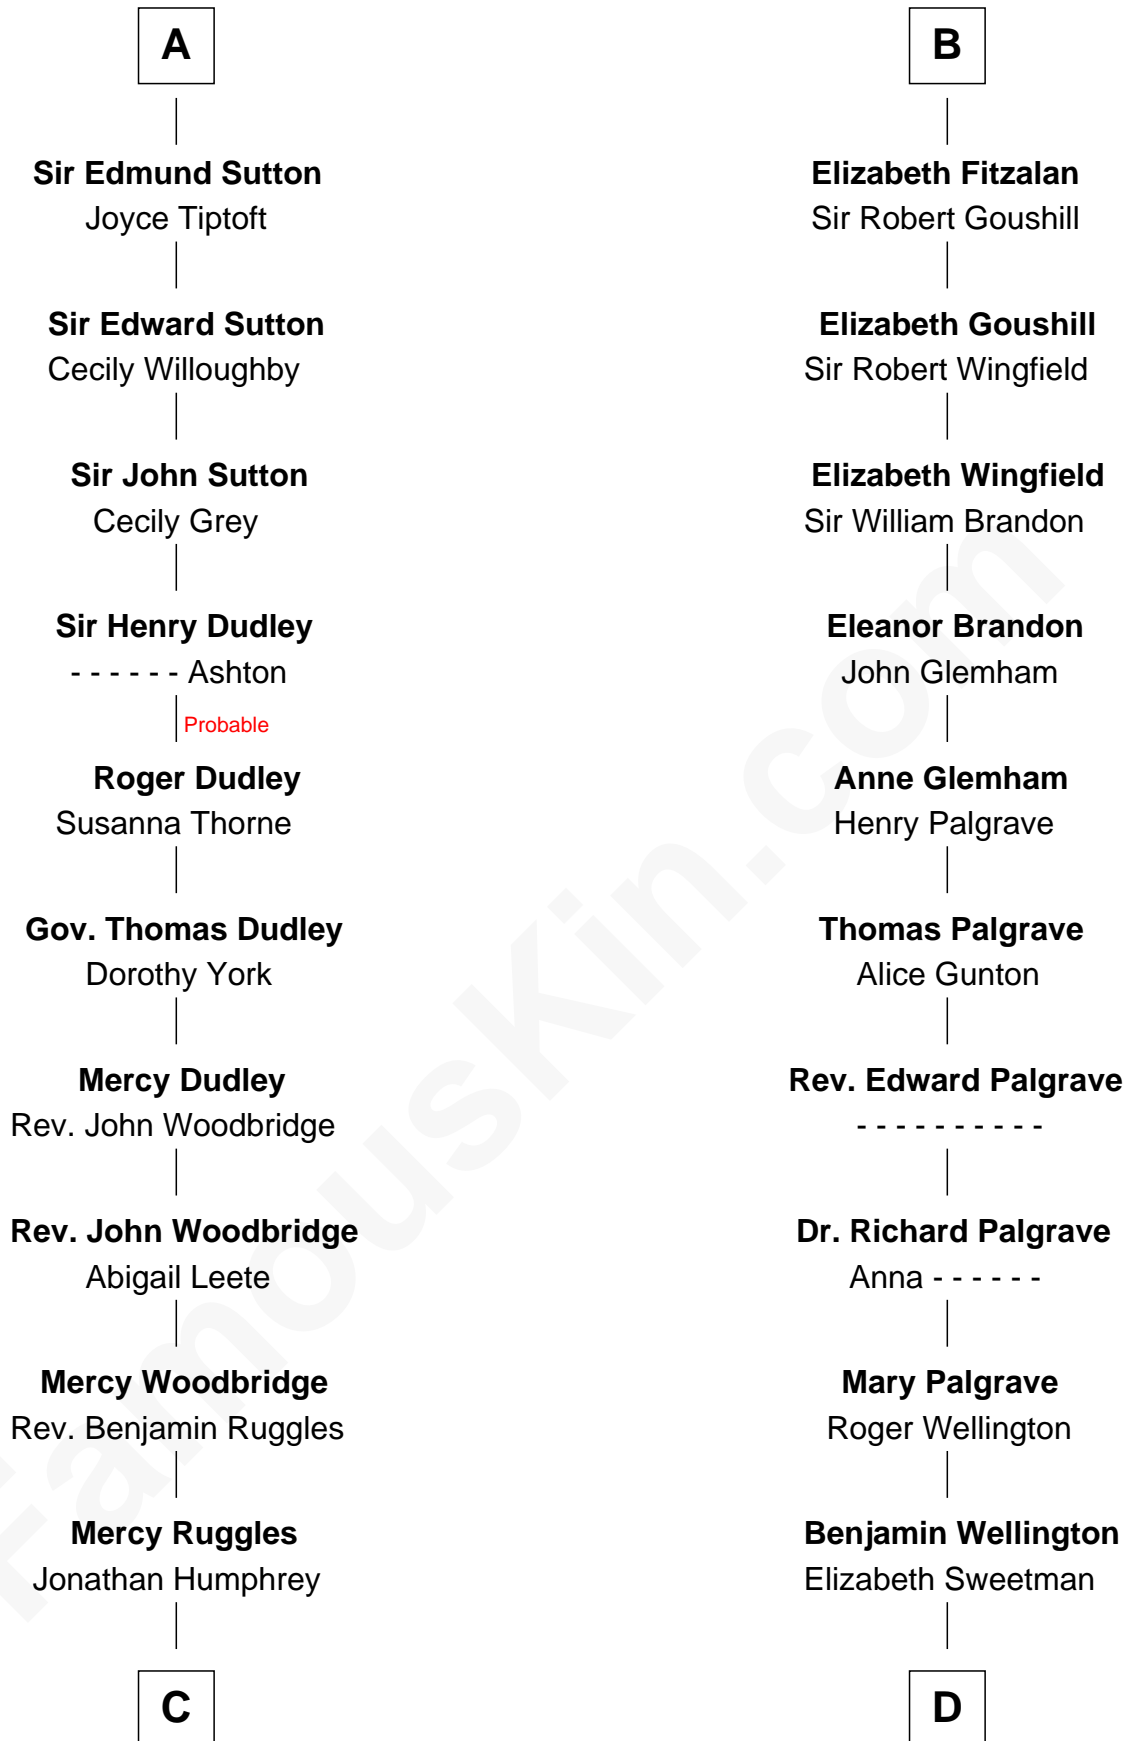

FamousKin.com Relationship Chart of

John Brown

American Abolitionist

20th cousin 1 time removed of

Shubael D. Childs

Founder of S.D. Childs & Company

C

Oliver Humphrey

Sarah Garrett

Ruth Humphrey

Gideon Mills

Ruth Mills

Owen Brown

John Brown

American Abolitionist

D