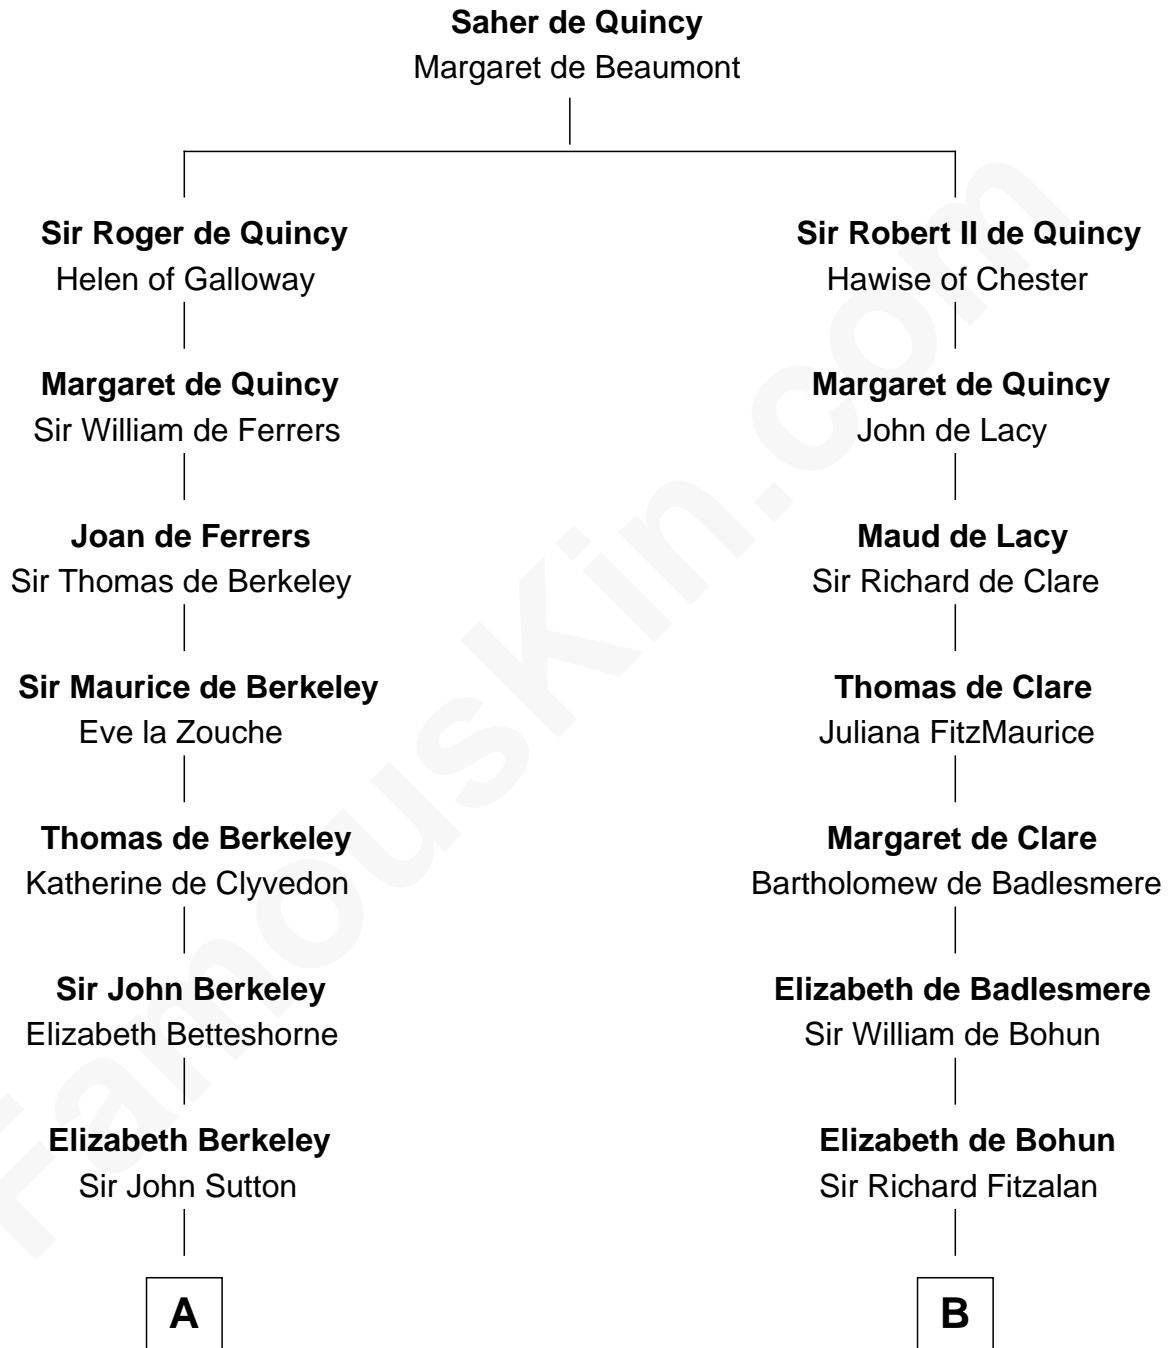

FamousKin.com Relationship Chart of

John Brown

American Abolitionist

20th cousin 1 time removed of

Shubael D. Childs

Founder of S.D. Childs & Company

C

Oliver Humphrey

Sarah Garrett

Ruth Humphrey

Gideon Mills

Ruth Mills

Owen Brown

John Brown

American Abolitionist

D