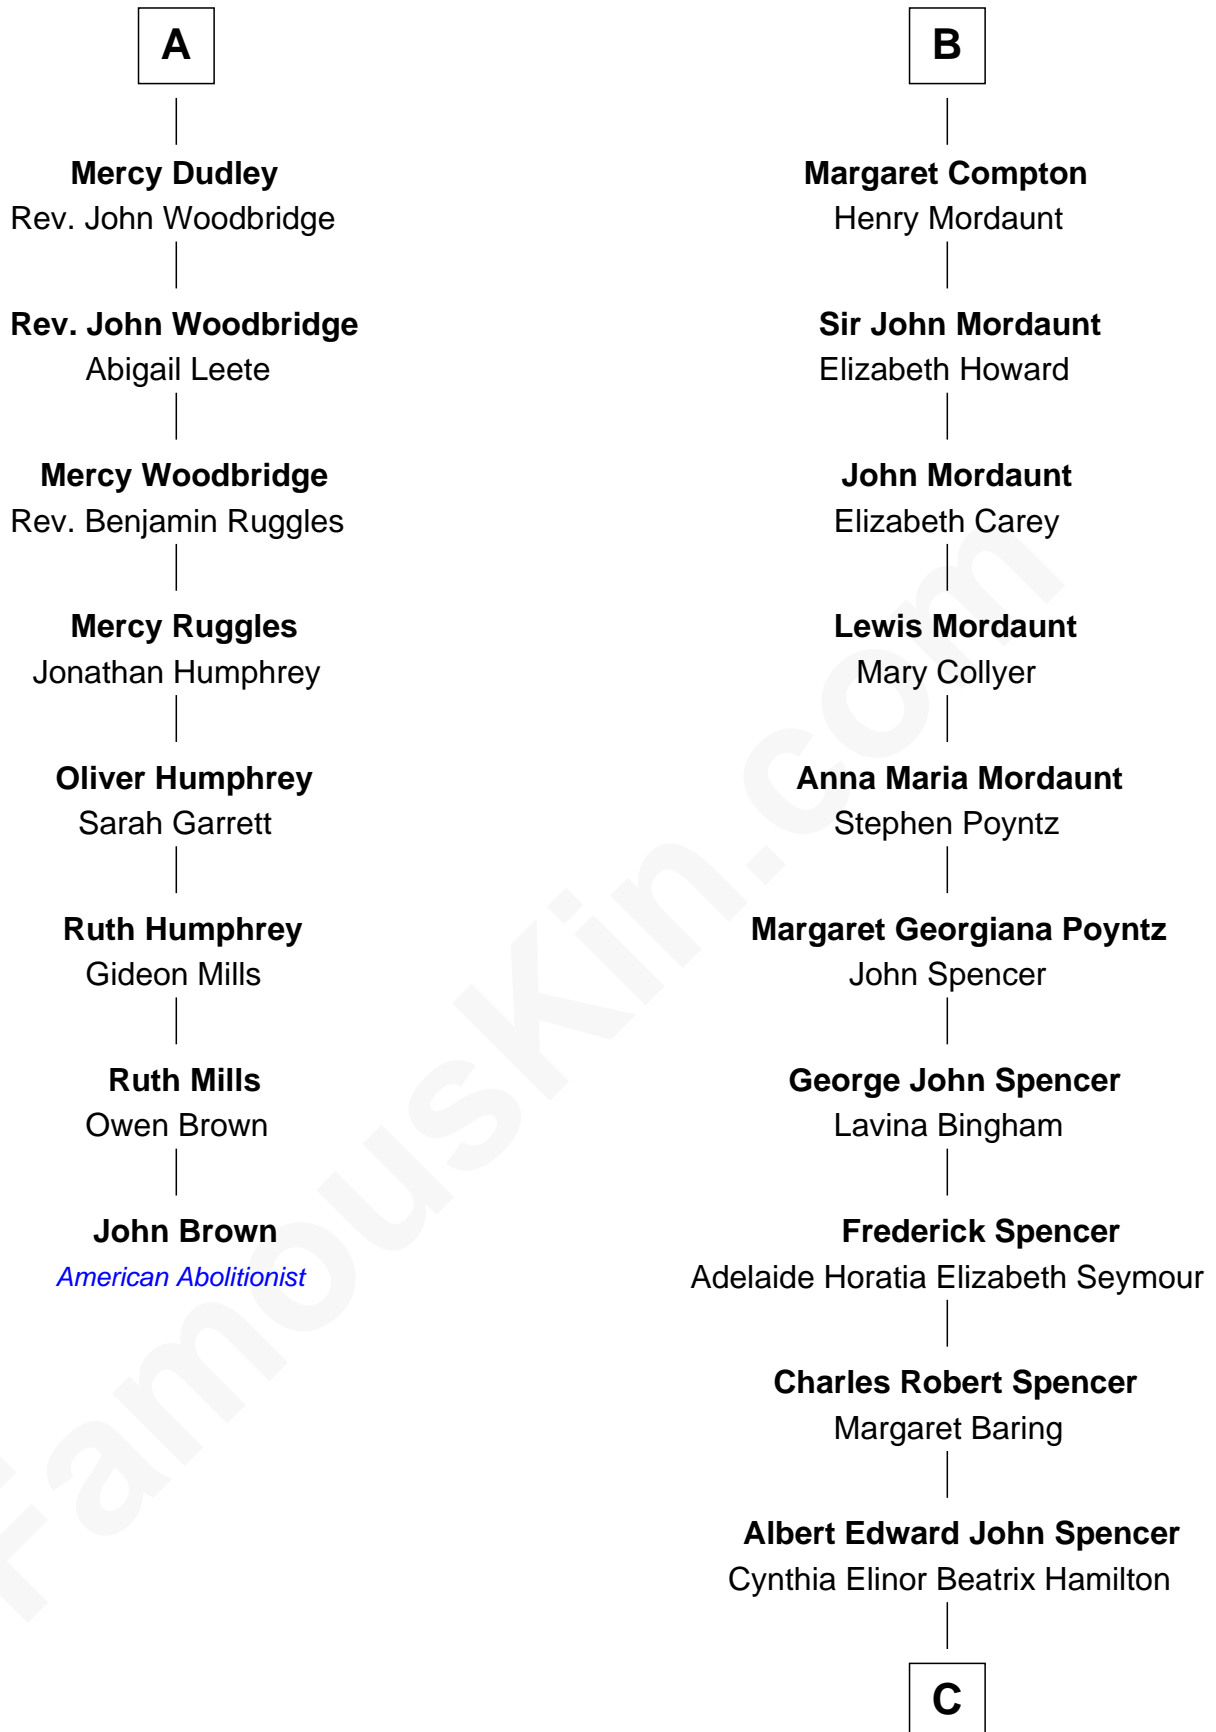

# FamousKin.com Relationship Chart of

**John Brown**

*American Abolitionist*

14th cousin 4 times removed of

**Princess Diana**

*Princess of Wales*

**Eleanor Holand**

*with husband  
Edward Cherleton*

**A**

**Anne de Mortimer**

Richard of York

**Sir Richard Plantagenet**

Cecily Neville

**Sir George Plantagenet**

Isabel Neville

**Margaret Plantagenet**

Sir Richard Pole

**Sir Henry Pole**

Jane Neville

**Katherine Pole**

Sir Francis Hastings

**Frances Hastings**

Sir Henry Compton

**B**

**C**

**Edward John Spencer**  
Frances Ruth Burke Roche

**Princess Diana**  
*Princess of Wales*

FamousKin.com