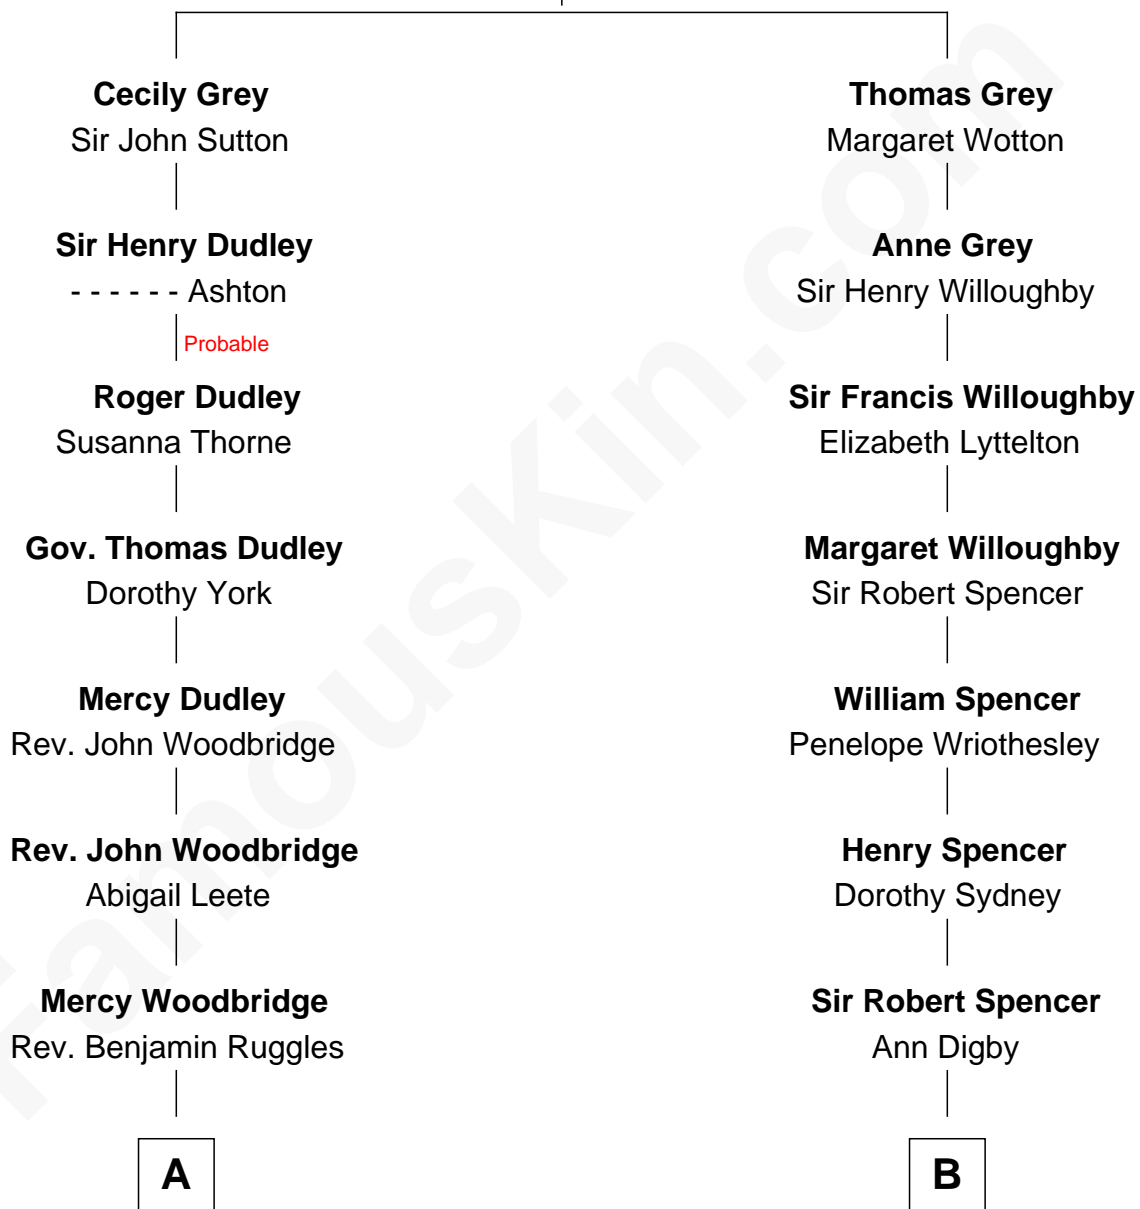

# FamousKin.com Relationship Chart of

**John Brown**

*American Abolitionist*

11th cousin 4 times removed of

**Princess Diana**

*Princess of Wales*

**Thomas Grey**

Cecily Bonville

**A**

**Mercy Ruggles**  
Jonathan Humphrey

**Oliver Humphrey**  
Sarah Garrett

**Ruth Humphrey**  
Gideon Mills

**Ruth Mills**  
Owen Brown

**John Brown**  
*American Abolitionist*

**B**

**Sir Charles Spencer**  
Anne Churchill

**John Spencer**  
Georgiana Carolina Carteret

**John Spencer**  
Margaret Georgiana Poyntz

**George John Spencer**  
Lavina Bingham

**Frederick Spencer**  
Adelaide Horatia Elizabeth Seymour

**Charles Robert Spencer**  
Margaret Baring