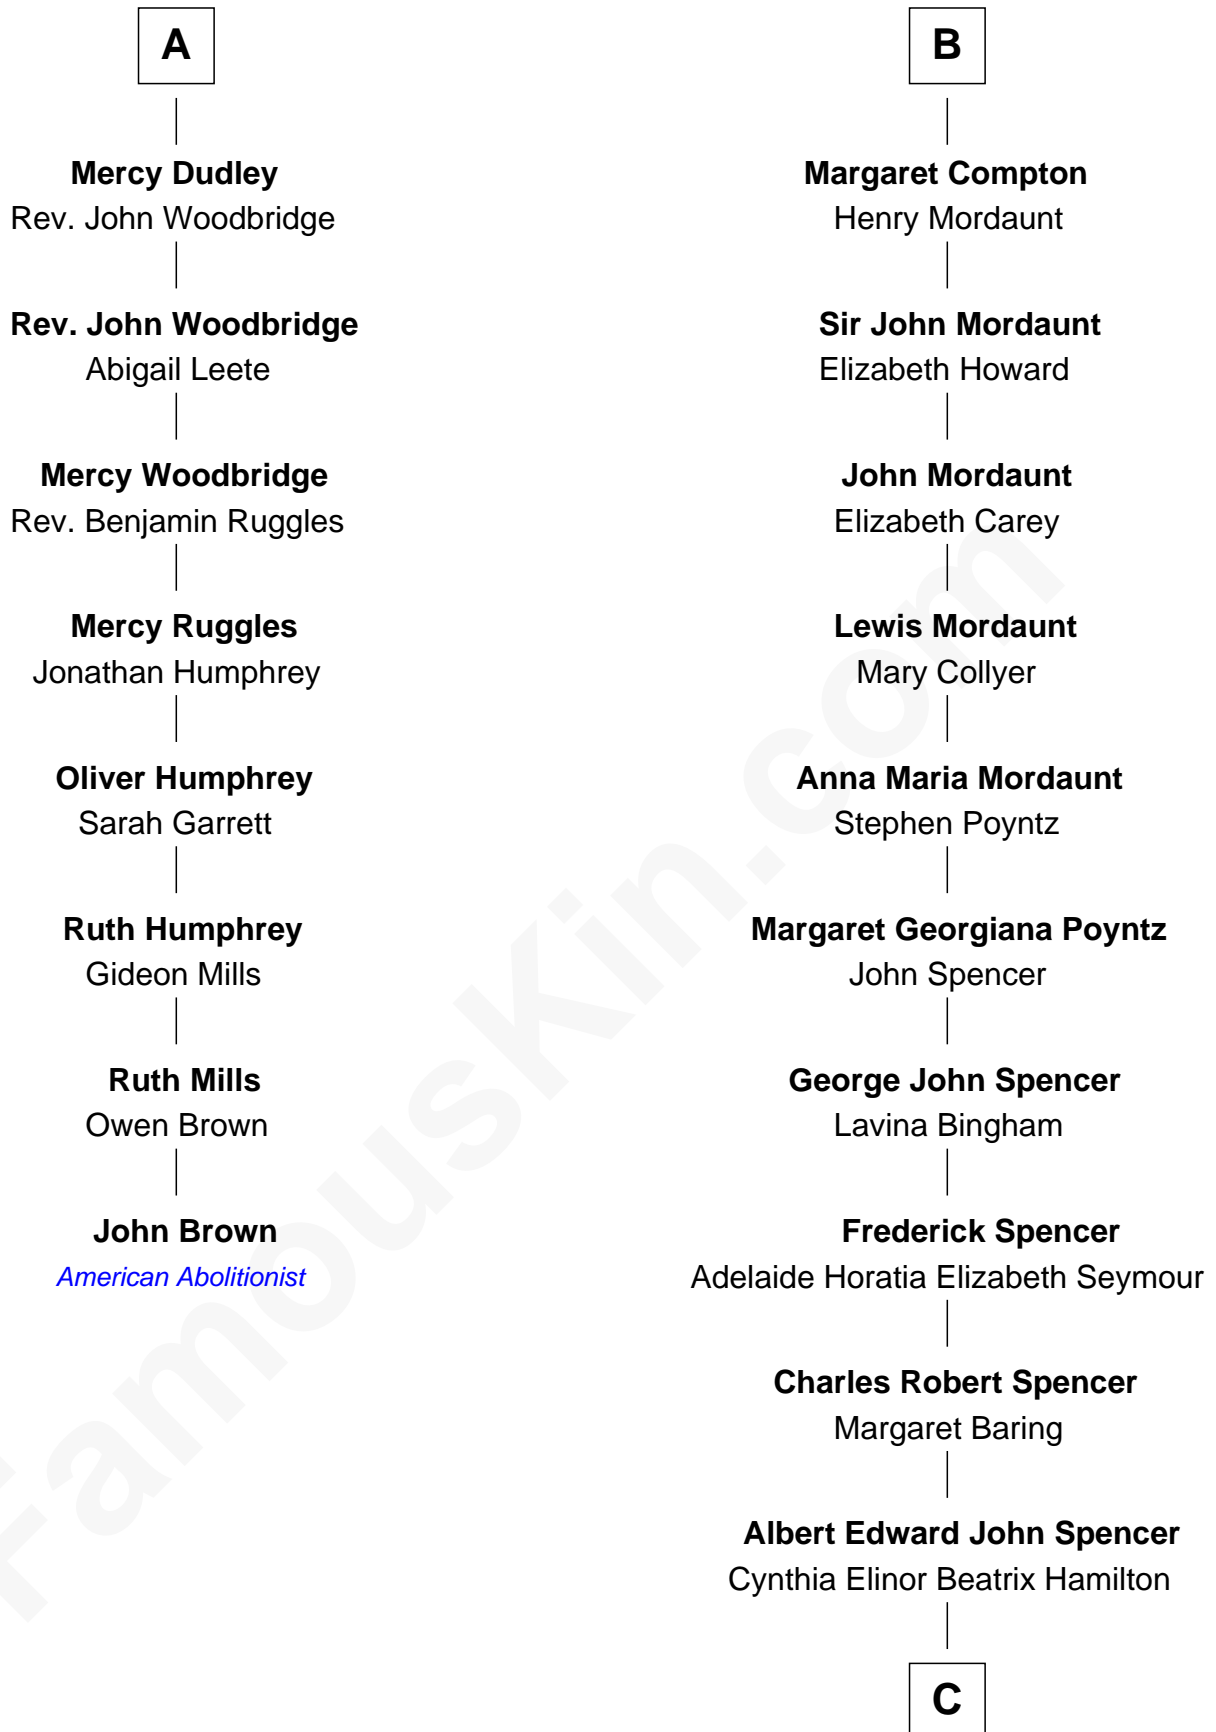

# FamousKin.com Relationship Chart of

**John Brown**

*American Abolitionist*

14th cousin 5 times removed of

**Prince William**

*Prince of Wales*

**Eleanor Holand**

*with husband  
Edward Cherleton*

**A**

**Anne de Mortimer**

Richard of York

**Sir Richard Plantagenet**

Cecily Neville

**Sir George Plantagenet**

Isabel Neville

**Margaret Plantagenet**

Sir Richard Pole

**Sir Henry Pole**

Jane Neville

**Katherine Pole**

Sir Francis Hastings

**Frances Hastings**

Sir Henry Compton

**B**

C

**Edward John Spencer**  
Frances Ruth Burke Roche

**Princess Diana Frances Spencer**  
Charles III, King of the United Kingdom

**Prince William**  
*Prince of Wales*

FamousKin.com