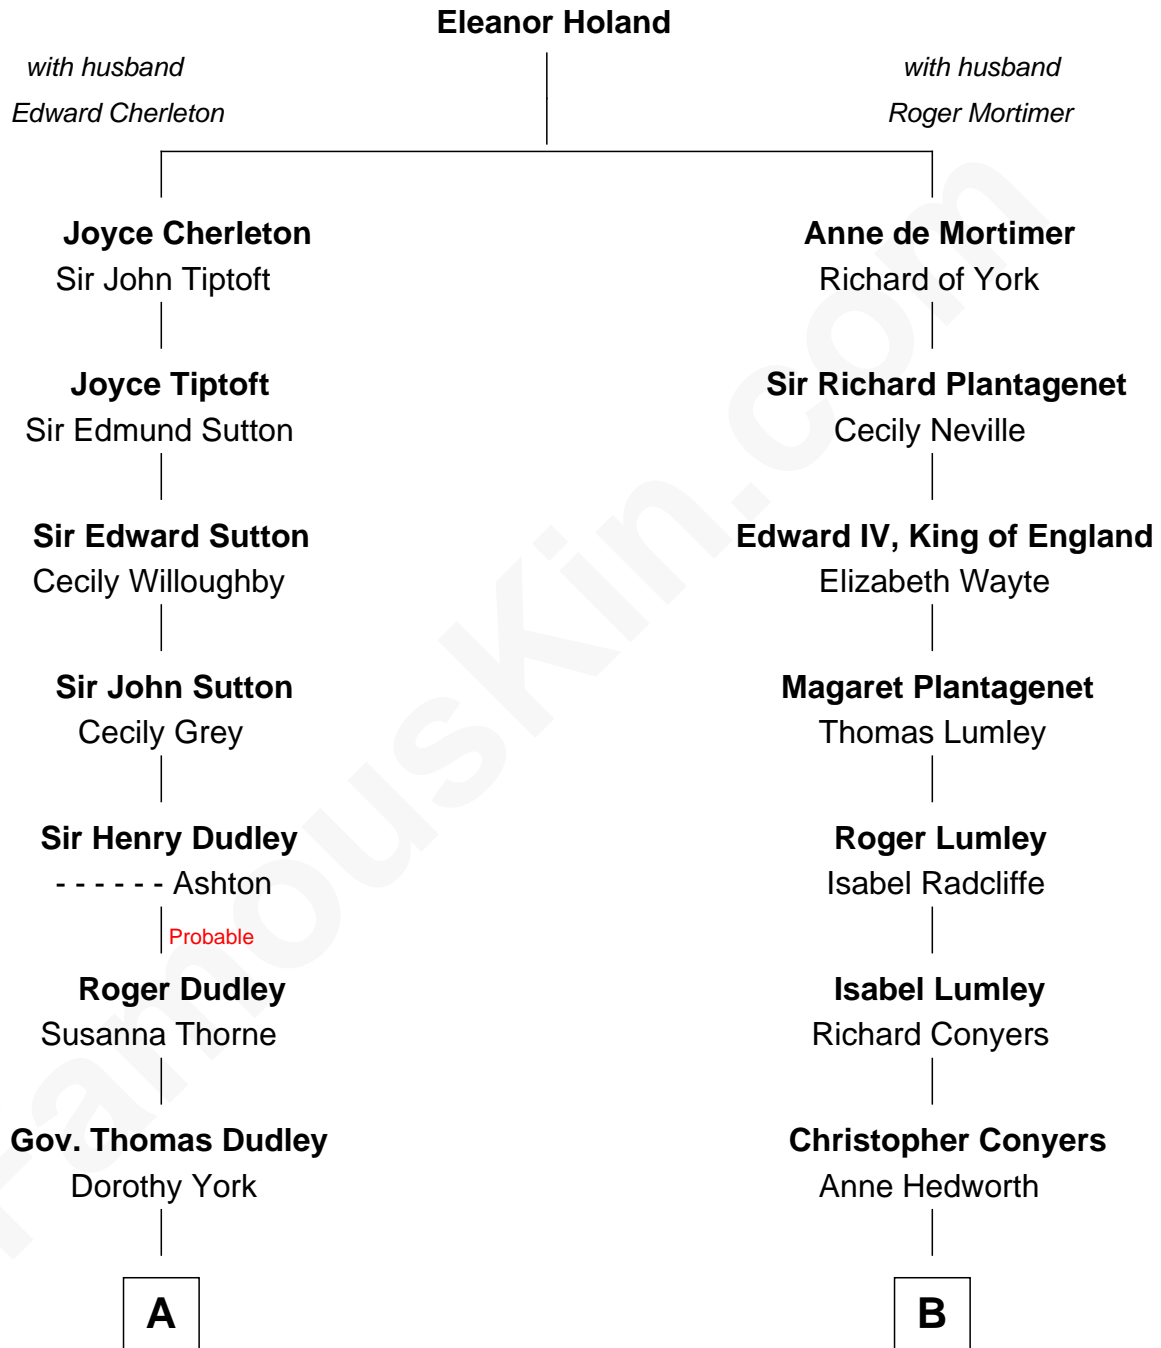

FamousKin.com Relationship Chart of

John Brown

American Abolitionist

14th cousin 6 times removed of

Catherine Middleton

Princess of Wales

C

Thomas Harrison
Elizabeth Mary Temple

Dorothy Harrison
Ronald John James Goldsmith

Carole Elizabeth Goldsmith
Michael Francis Middleton

Catherine Middleton
Princess of Wales

FamousKin.com