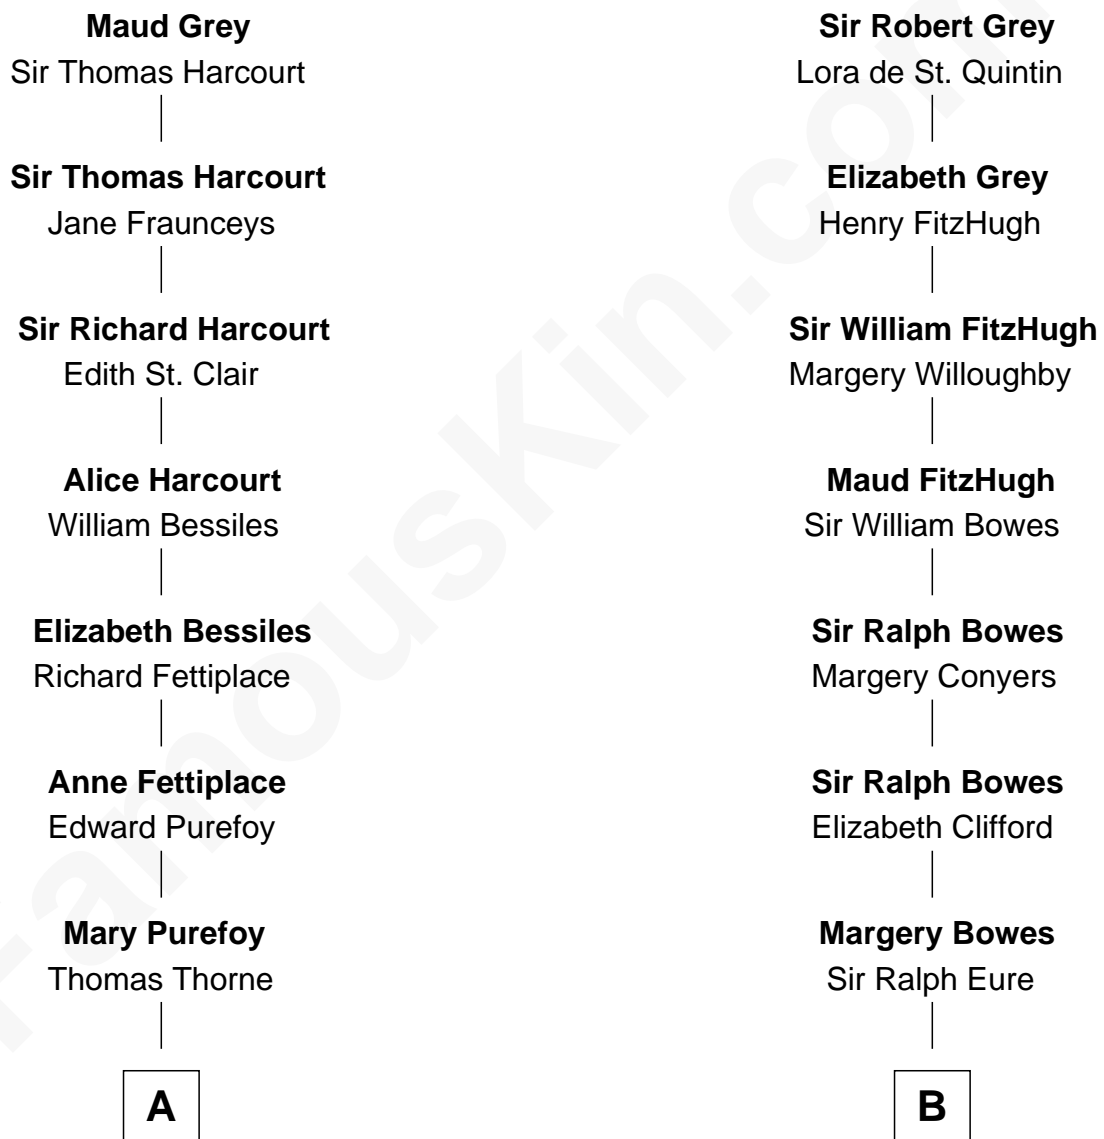

# FamousKin.com Relationship Chart of

**John Brown**

*American Abolitionist*

16th cousin 5 times removed of

**Catherine Middleton**

*Princess of Wales*

**Sir John Grey**

Avice Marmion

**C**

**John Harrison**

Jane Hill

**Thomas Harrison**

Elizabeth Mary Temple

**Dorothy Harrison**

Ronald John James Goldsmith

**Carole Elizabeth Goldsmith**

Michael Francis Middleton

**Catherine Middleton**

*Princess of Wales*