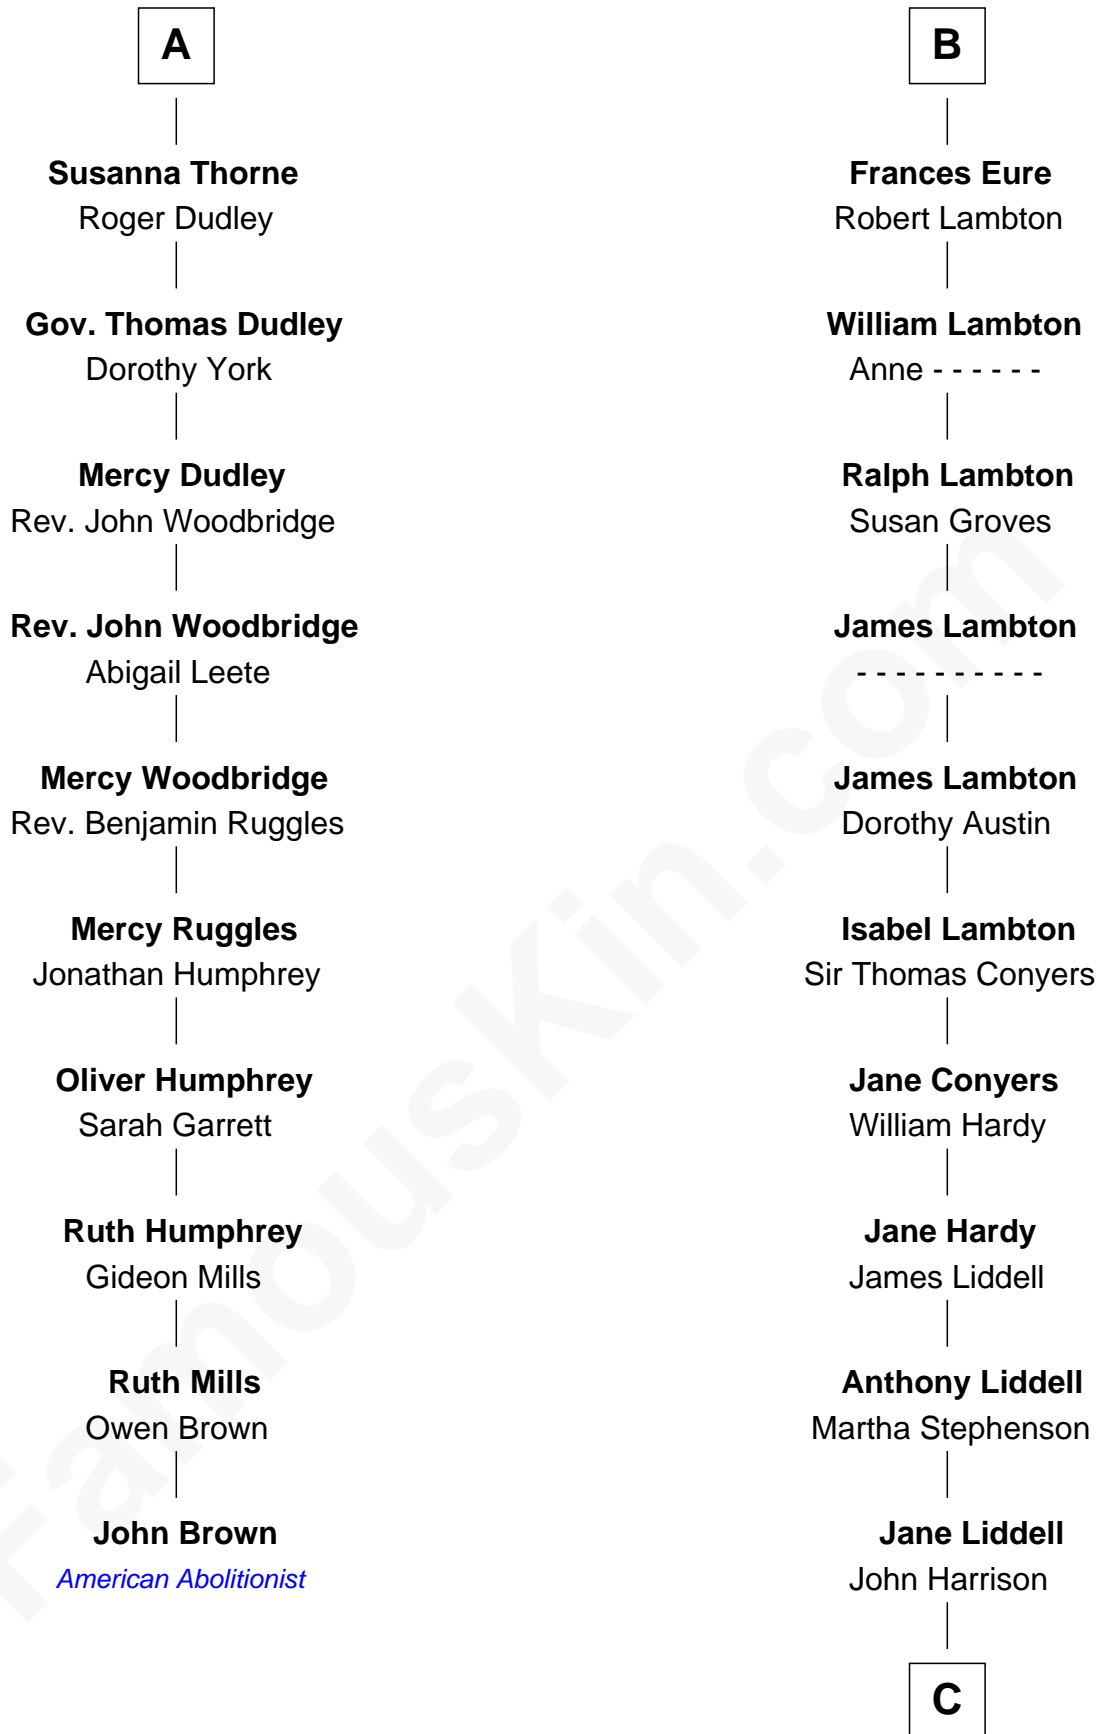

# FamousKin.com Relationship Chart of

**John Brown**

*American Abolitionist*

16th cousin 5 times removed of

**Catherine Middleton**

*Princess of Wales*

**Sir John Grey**

Avice Marmion

**C**

**John Harrison**

Jane Hill

**Thomas Harrison**

Elizabeth Mary Temple

**Dorothy Harrison**

Ronald John James Goldsmith

**Carole Elizabeth Goldsmith**

Michael Francis Middleton

**Catherine Middleton**

*Princess of Wales*