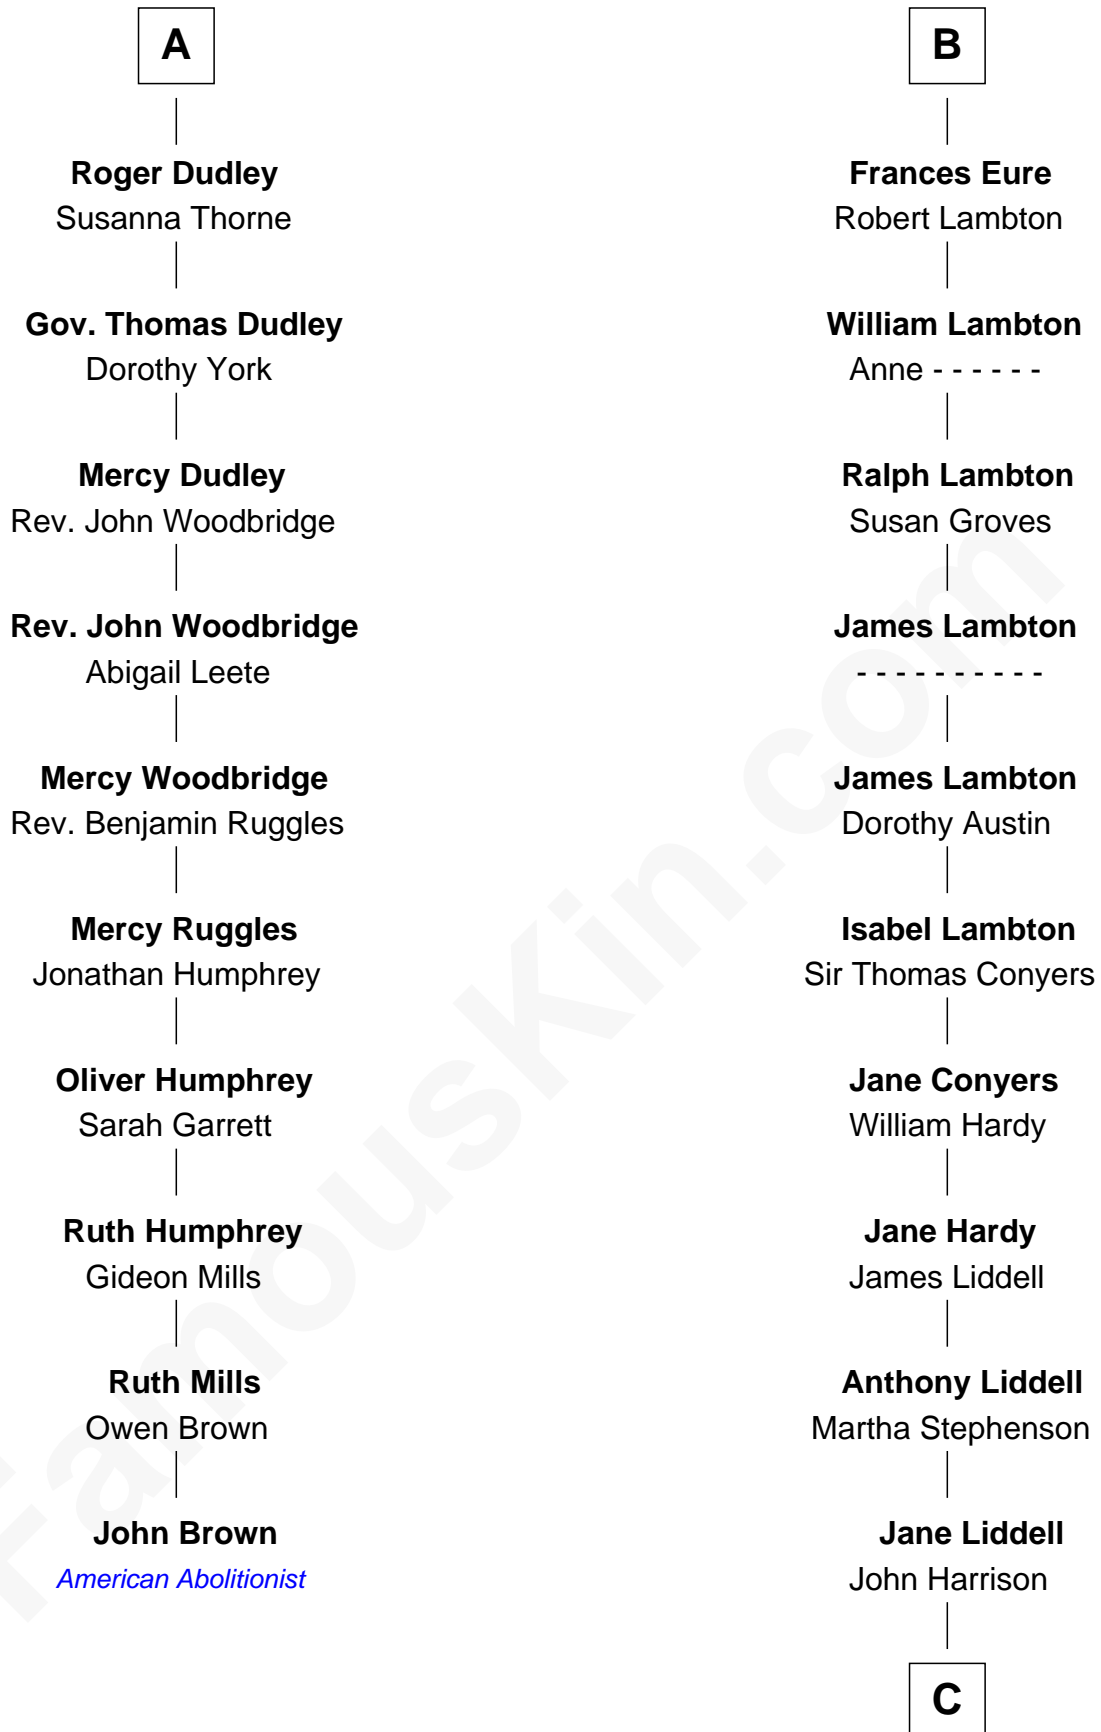

FamousKin.com Relationship Chart of

John Brown

American Abolitionist

16th cousin 5 times removed of

Catherine Middleton

Princess of Wales

Sir Philip le Despencer

Elizabeth - - - - -

Sir Ralph Eure

Muriel Hastings

Sir William Eure

Elizabeth Willoughby

Sir Ralph Eure

Margery Bowes

B

C

John Harrison

Jane Hill

Thomas Harrison

Elizabeth Mary Temple

Dorothy Harrison

Ronald John James Goldsmith

Carole Elizabeth Goldsmith

Michael Francis Middleton