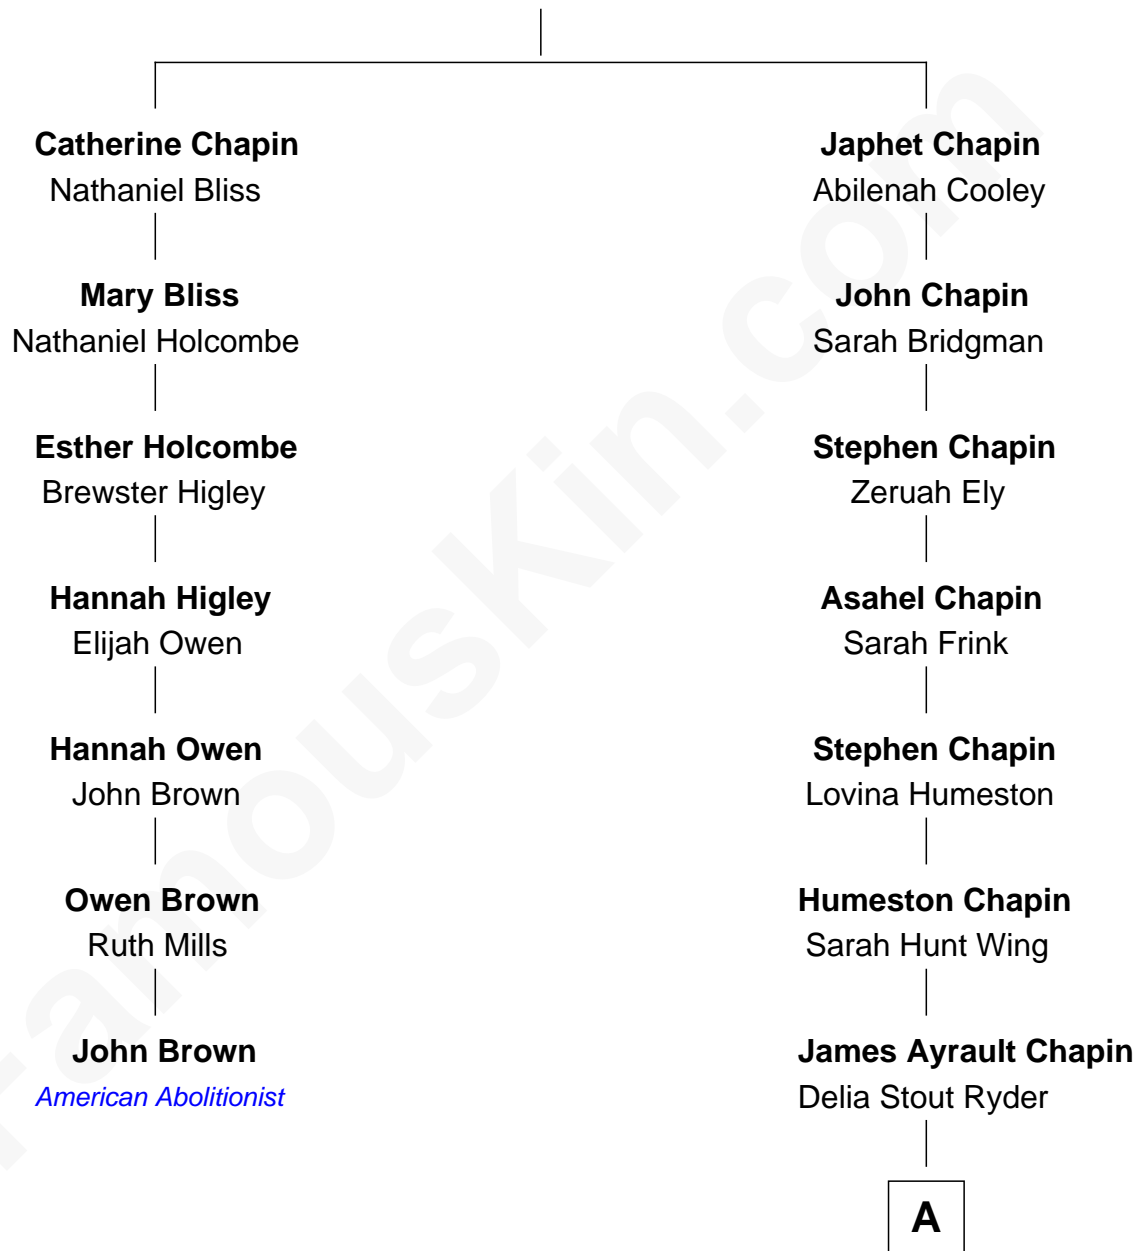

# FamousKin.com Relationship Chart of

**John Brown**

*American Abolitionist*

6th cousin 3 times removed of

**Harry Chapin**

*Singer and Songwriter*

**Samuel Chapin**

Cicely Penney

A

James Ormsbee Chapin

Abigail Beal Forbes

James Forbes Chapin

Jeanne Elspeth Burke

Harry Chapin

*Singer and Songwriter*