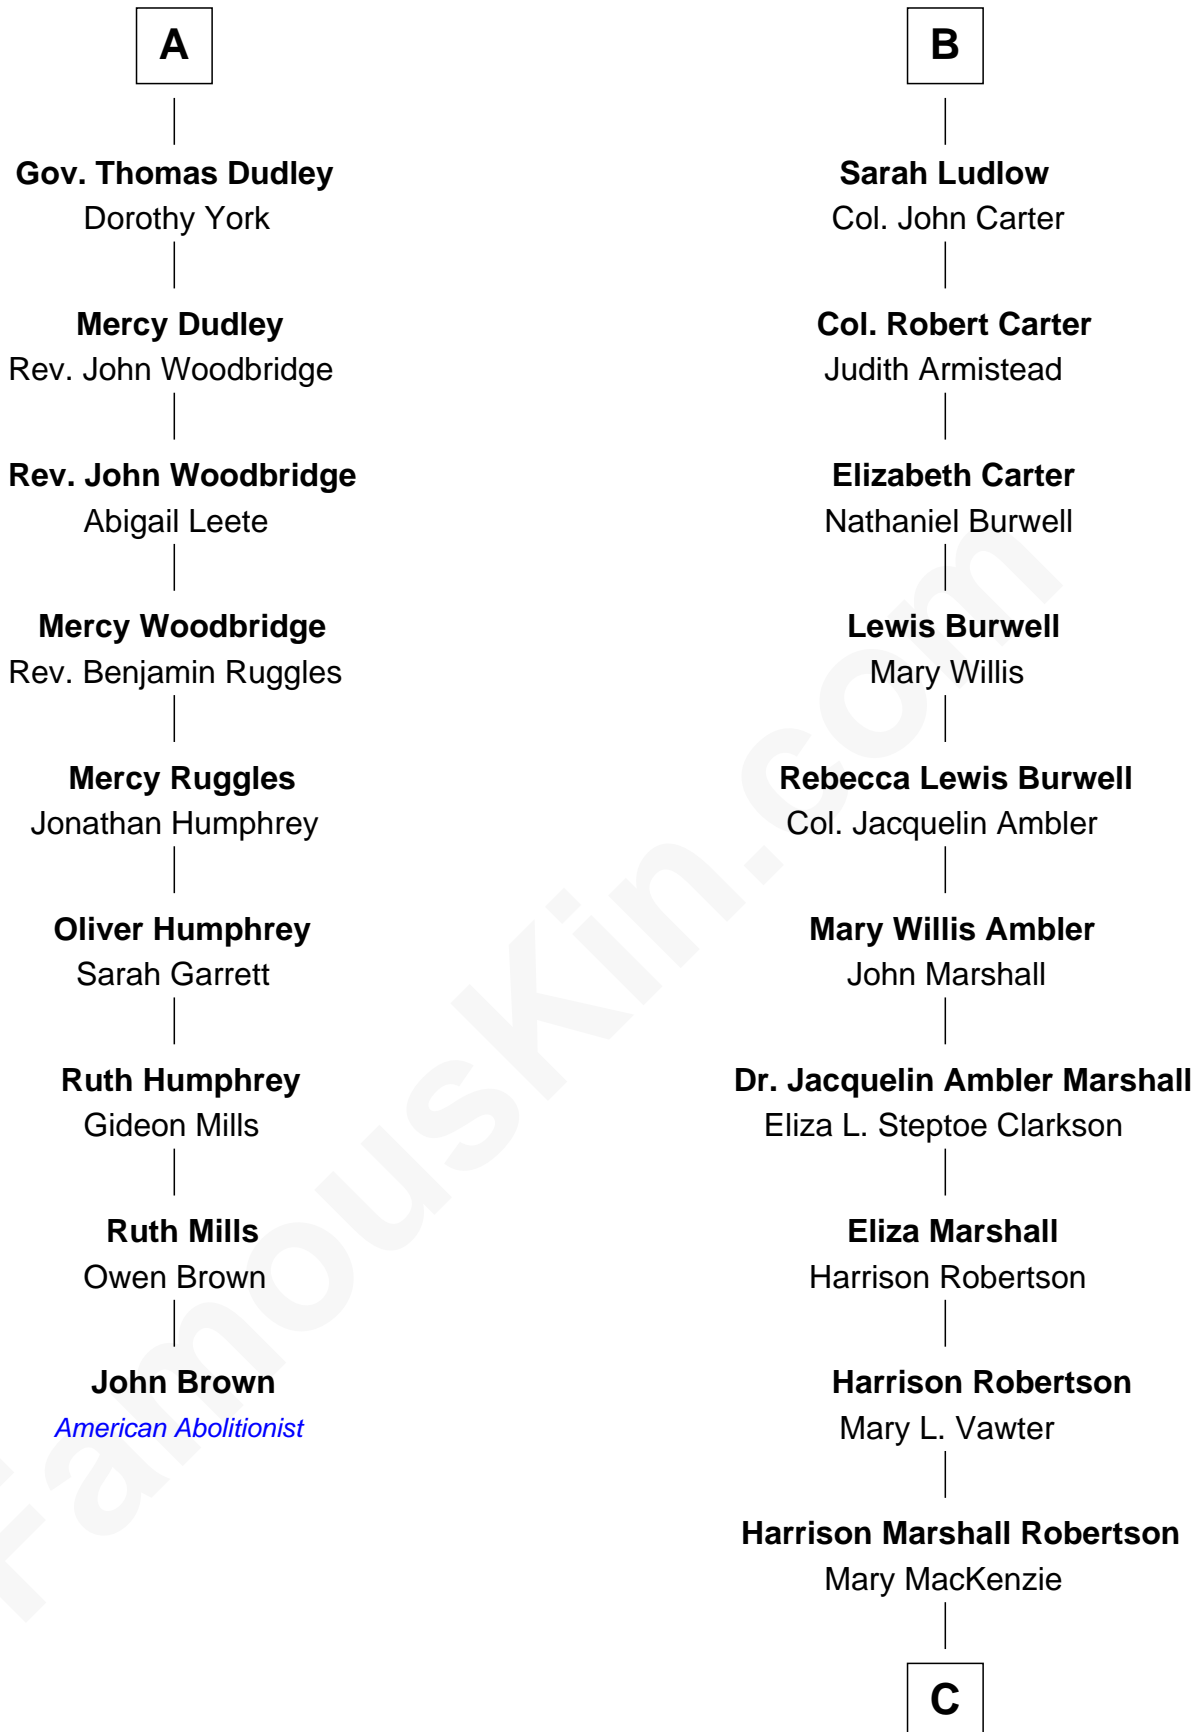

FamousKin.com Relationship Chart of

John Brown

American Abolitionist

15th cousin 3 times removed of

Mary Chapin Carpenter

Singer and Songwriter

Sir Walter Blount

Sancha de Ayala

Edith Windsor

George Ludlow

Thomas Ludlow

Jane Pyle

Gabriel Ludlow

Phillis -----

B

C