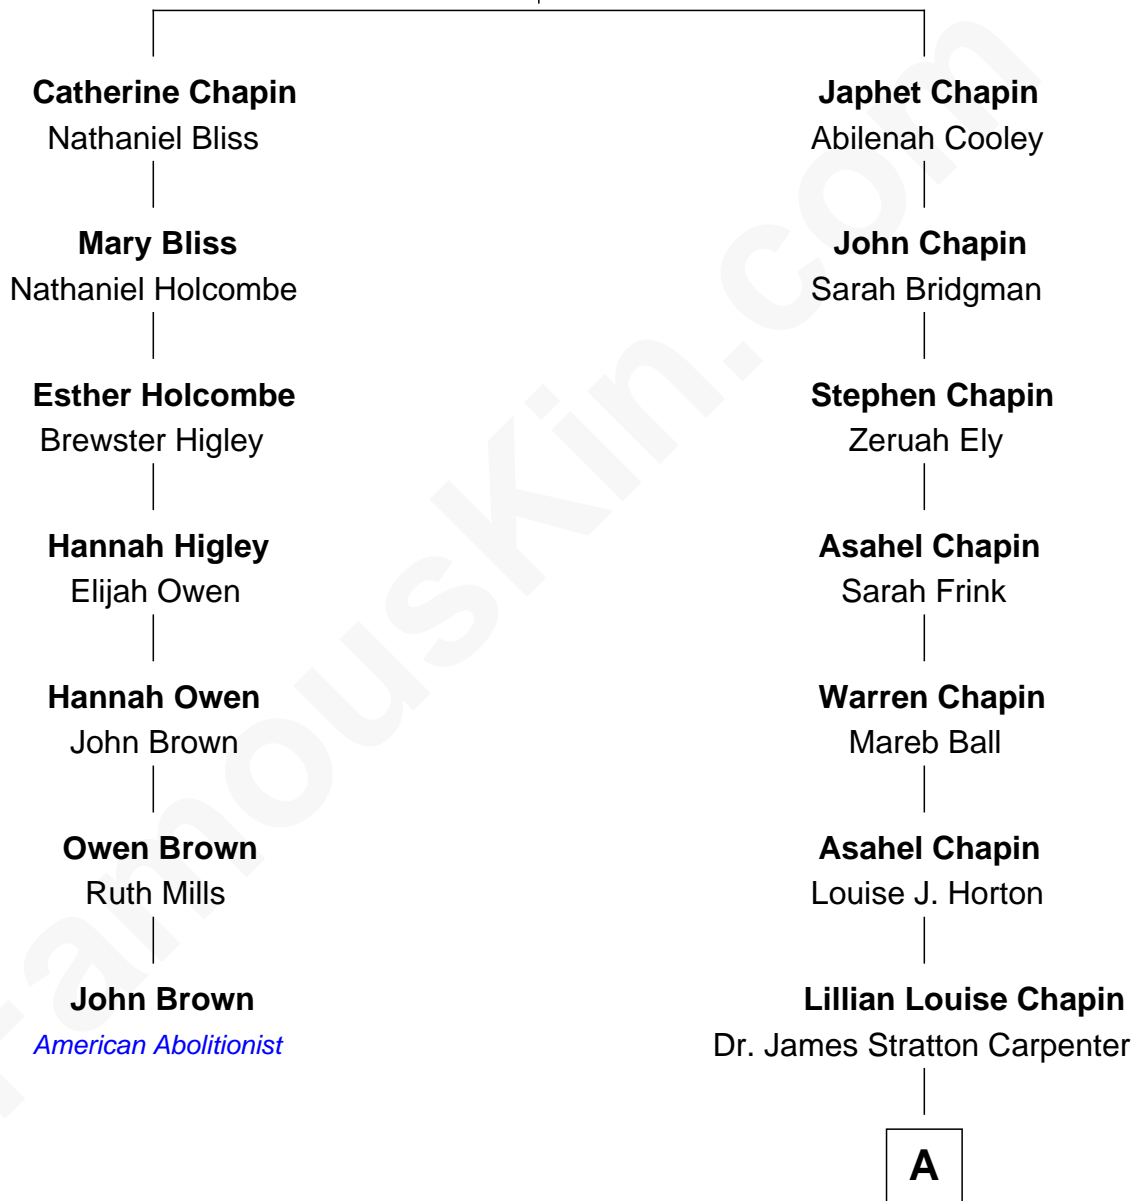

FamousKin.com Relationship Chart of

John Brown

American Abolitionist

6th cousin 3 times removed of

Mary Chapin Carpenter

Singer and Songwriter

Samuel Chapin

Cicely Penney

A

—
Chapin Carpenter

Ruth Smythe

—
Chapin Carpenter

Mary Bowie Robertson

—
Mary Chapin Carpenter

Singer and Songwriter

FamousKin.com