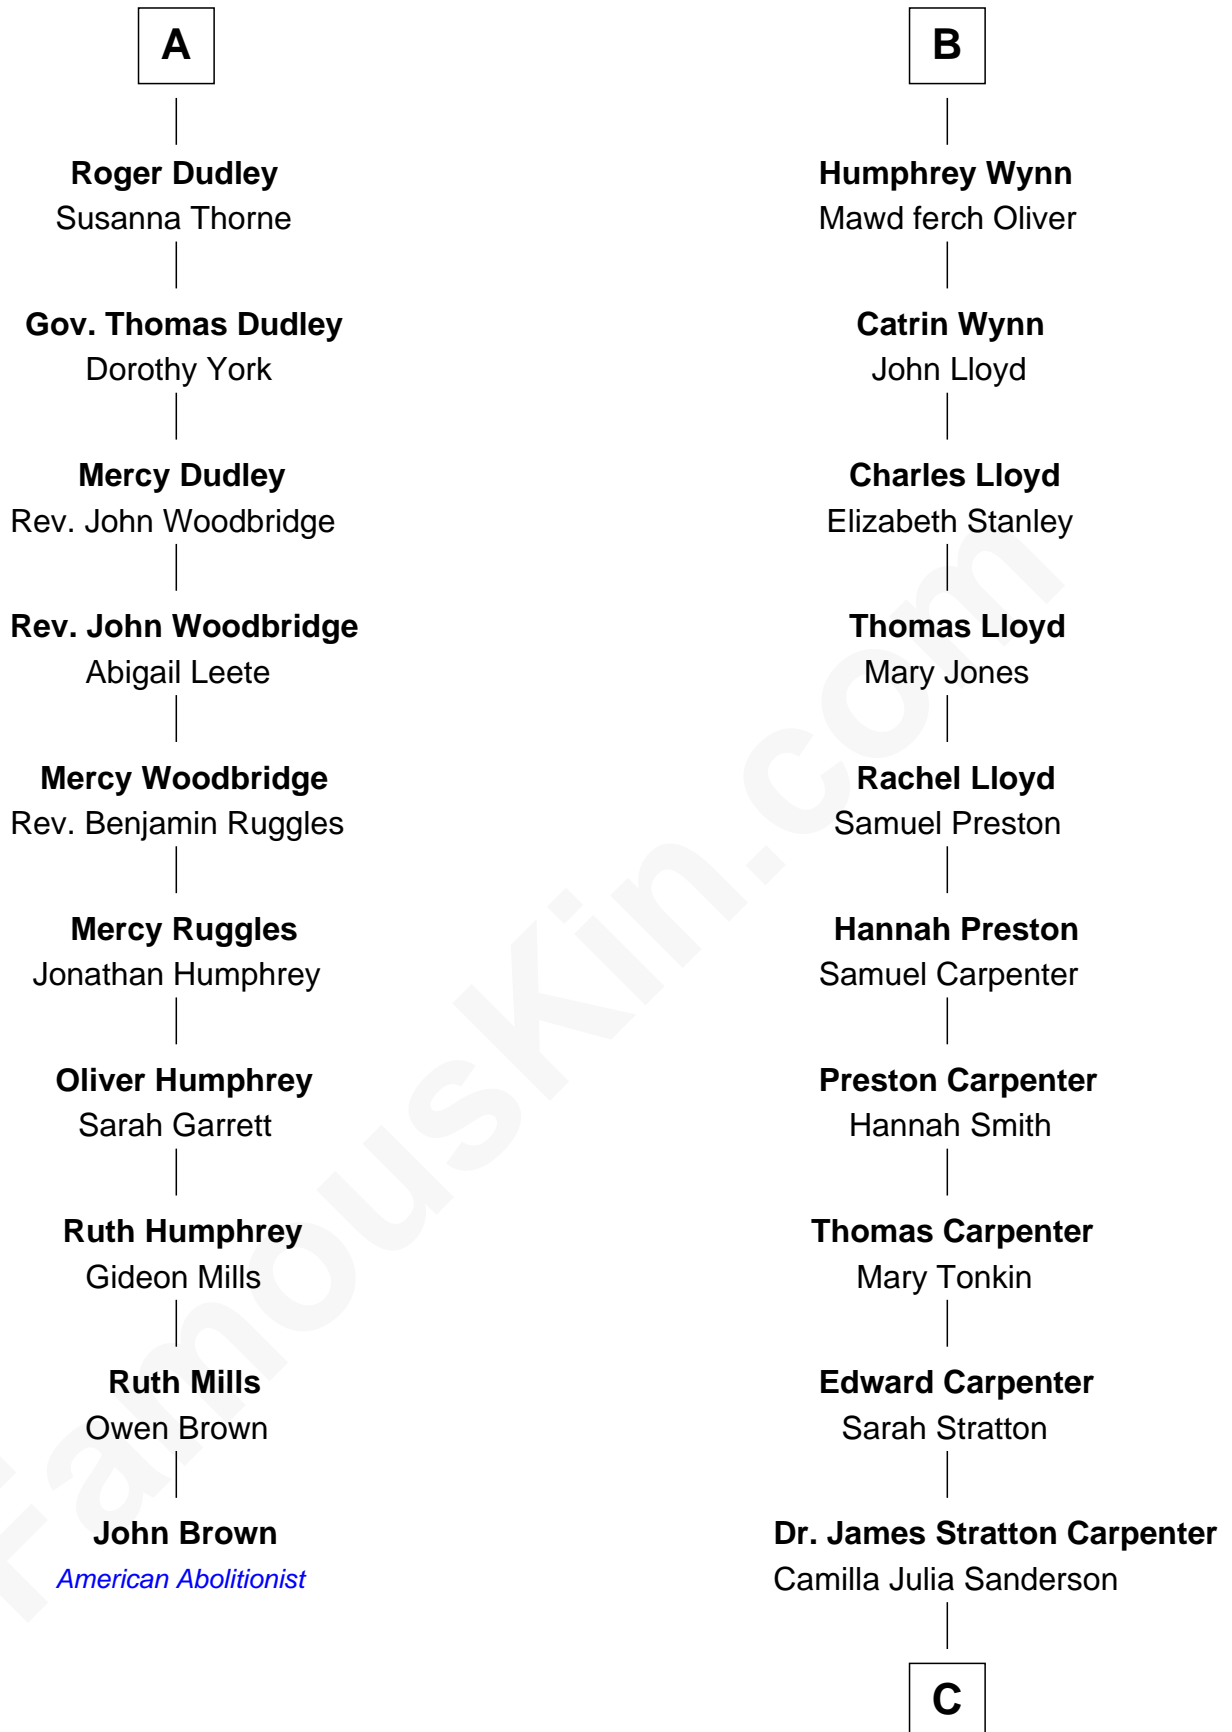

FamousKin.com Relationship Chart of

John Brown

American Abolitionist

16th cousin 5 times removed of

Mary Chapin Carpenter

Singer and Songwriter

C

Dr. John Thomas Carpenter

Eliza Adelaide Hill

Dr. James Stratton Carpenter

Lillian Louise Chapin

Chapin Carpenter

Ruth Smythe

Chapin Carpenter

Mary Bowie Robertson

Mary Chapin Carpenter