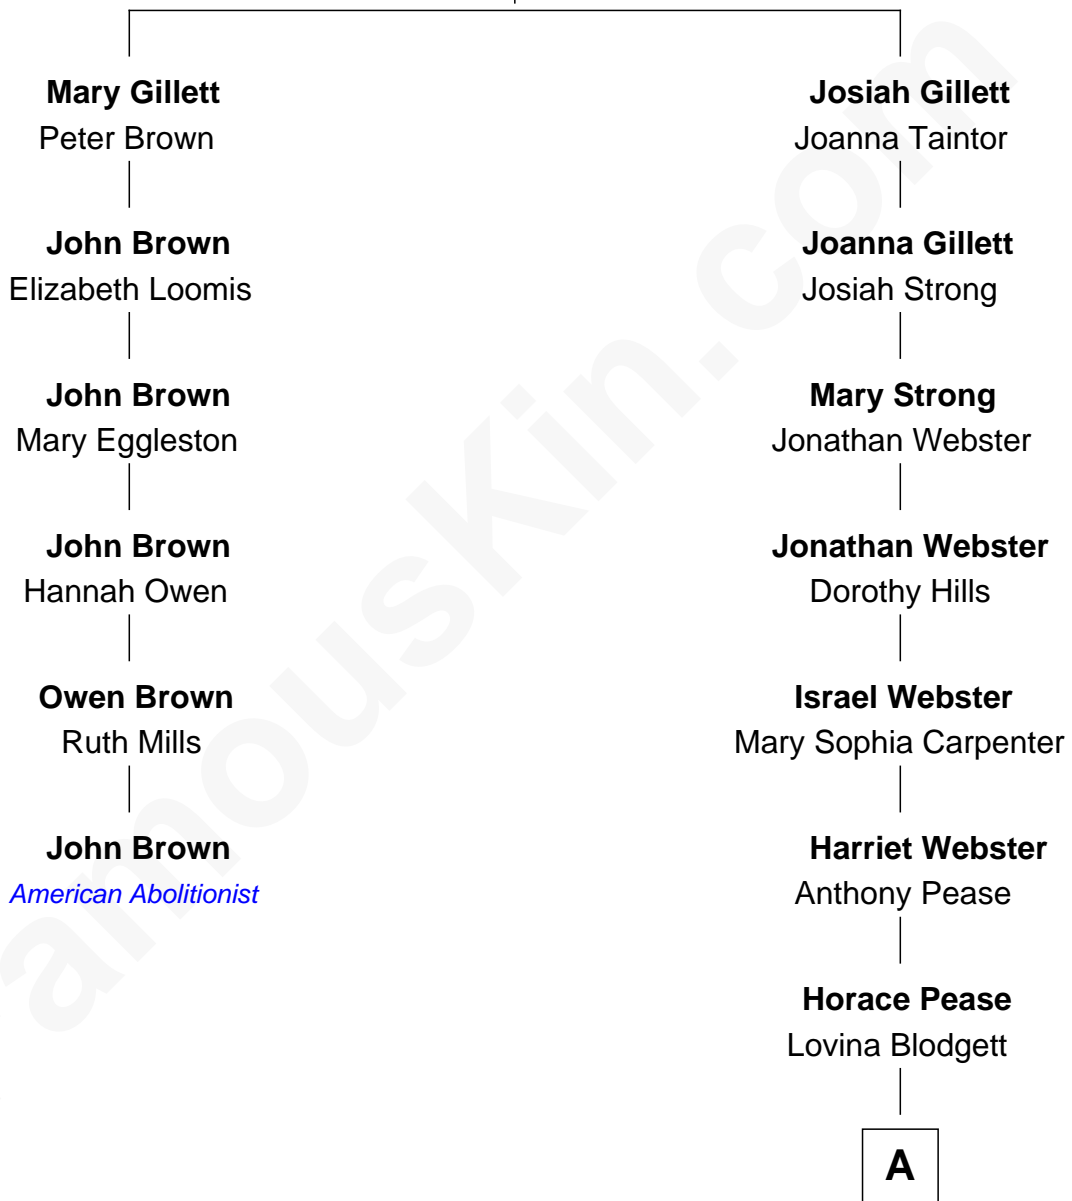

FamousKin.com Relationship Chart of

John Brown

American Abolitionist

5th cousin 5 times removed of

Mark David Chapman

Assassinated John Lennon

Jonathan Gillett

Mary Dolbiar