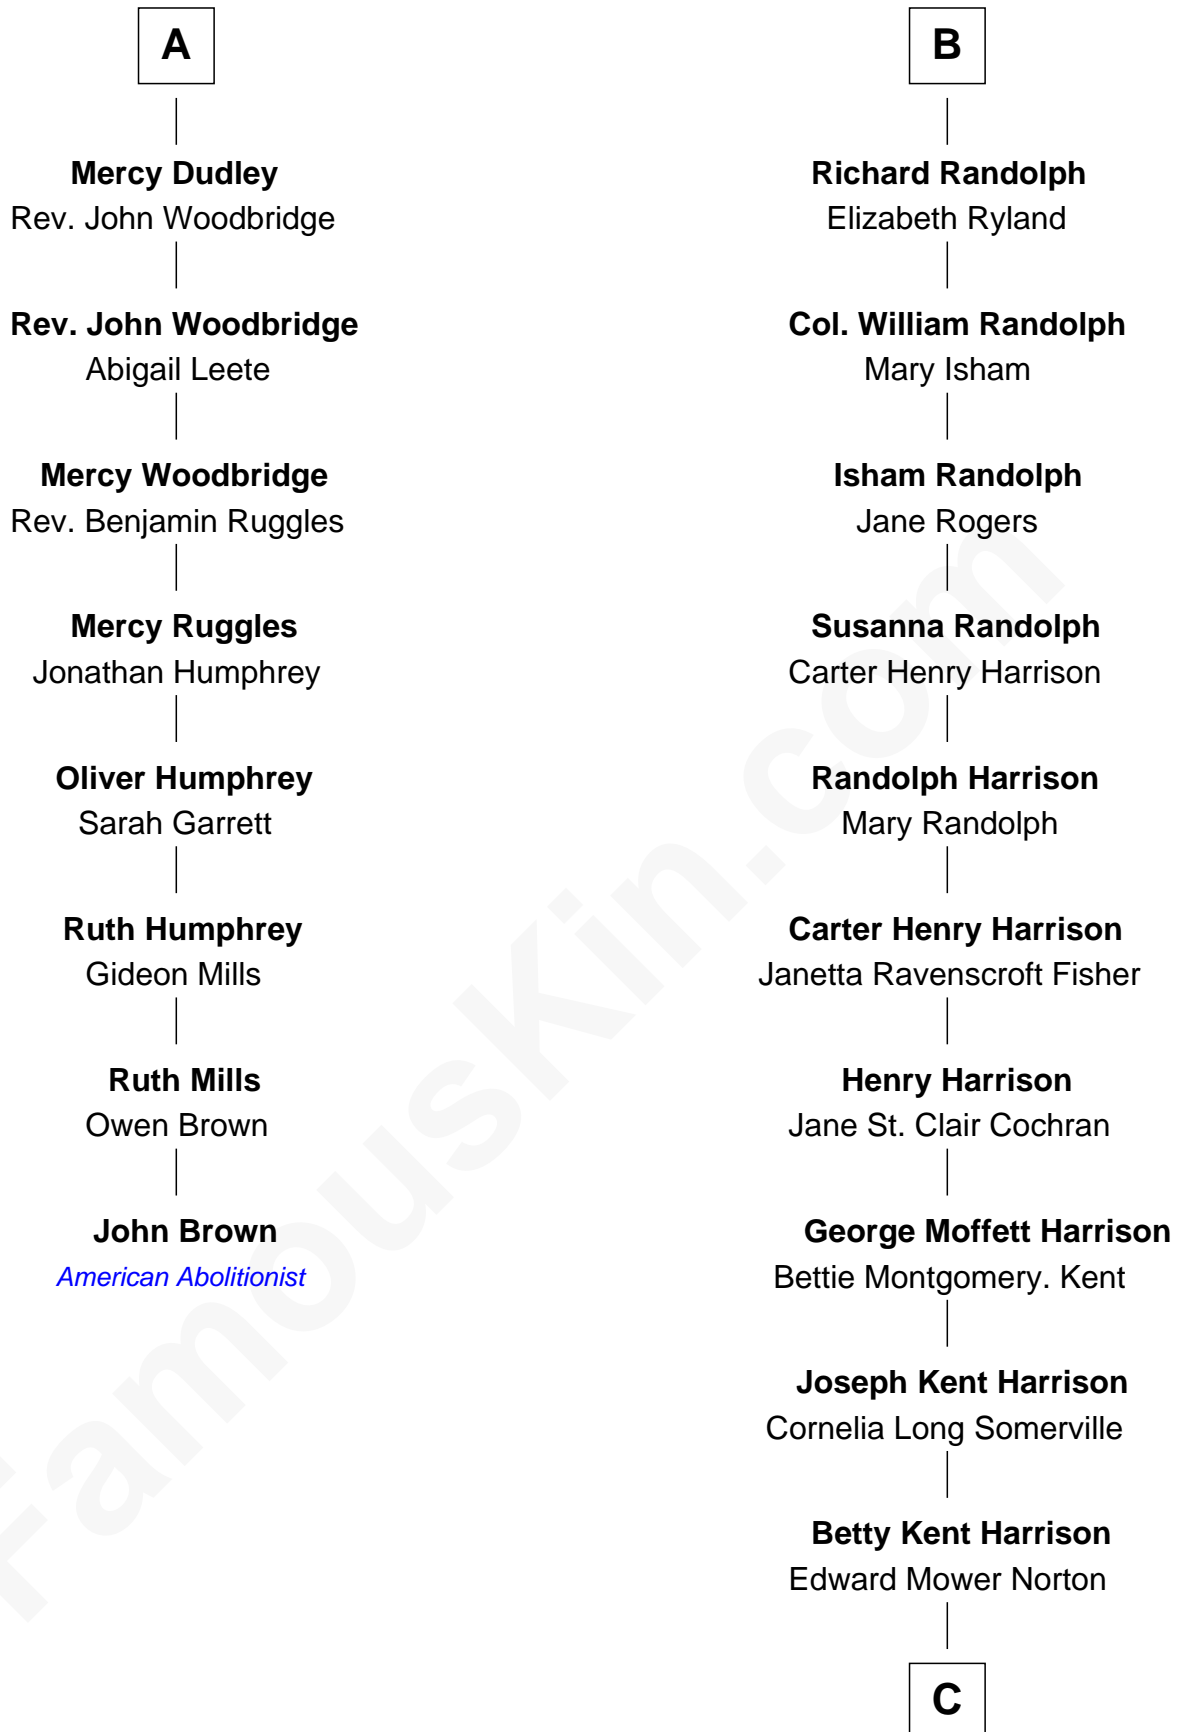

# FamousKin.com Relationship Chart of

**John Brown**

*American Abolitionist*

14th cousin 4 times removed of

**Edward Norton**

*Movie Actor*

**Sir Ralph Neville**

Joan Beaufort

**Katherine Neville**  
Sir Thomas Strangeways

**Joan Strangeways**  
Sir William Willoughby

**Cecily Willoughby**  
Sir Edward Sutton

**Sir John Sutton**  
Cecily Grey

**Sir Henry Dudley**  
----- Ashton

Probable

**Roger Dudley**  
Susanna Thorne

**Gov. Thomas Dudley**  
Dorothy York

**A**

**Sir Edward Neville**  
Katherine Howard

**Catherine Neville**  
Robert Tanfield

**William Tanfield**  
Elizabeth Stavely

**Frances Tanfield**  
Bridget Cave

**Anne Tanfield**  
Clement Vincent

**Elizabeth Vincent**  
Richard Lane

**Dorothy Lane**  
William Randolph

**B**

**C**

Edward Mower Norton

Lydia Robinson Rouse