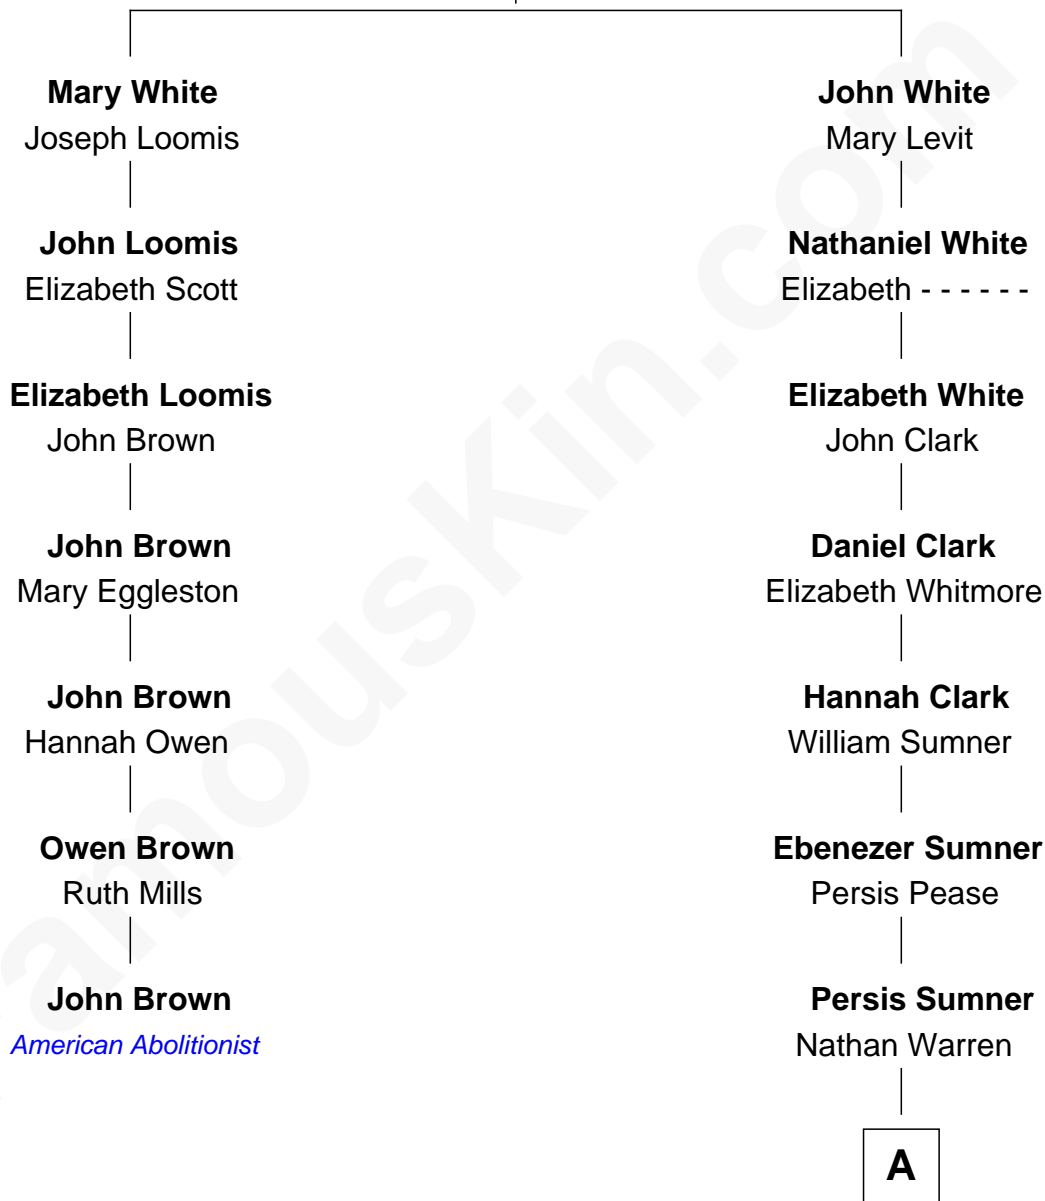

# FamousKin.com Relationship Chart of

**John Brown**

*American Abolitionist*

6th cousin 8 times removed of

**Kevin Love**

*NBA All-Star Player*

**Robert White**

Bridget Allgar

**A**

**Ithamer Hibbard Warren**

Lydia Peck

**Marilla Warren**

Henry Wilson

**George Washington Wilson**

Mary Bailey

**William Henry Wilson**

Alta Lenora Chitwood

**William Coral Wilson**

Edith Sophia Sthole

**Emily Glee Wilson**

Edward Milton Love

**Stanley Sthole Love**

Karen McCartney

**Kevin Love**