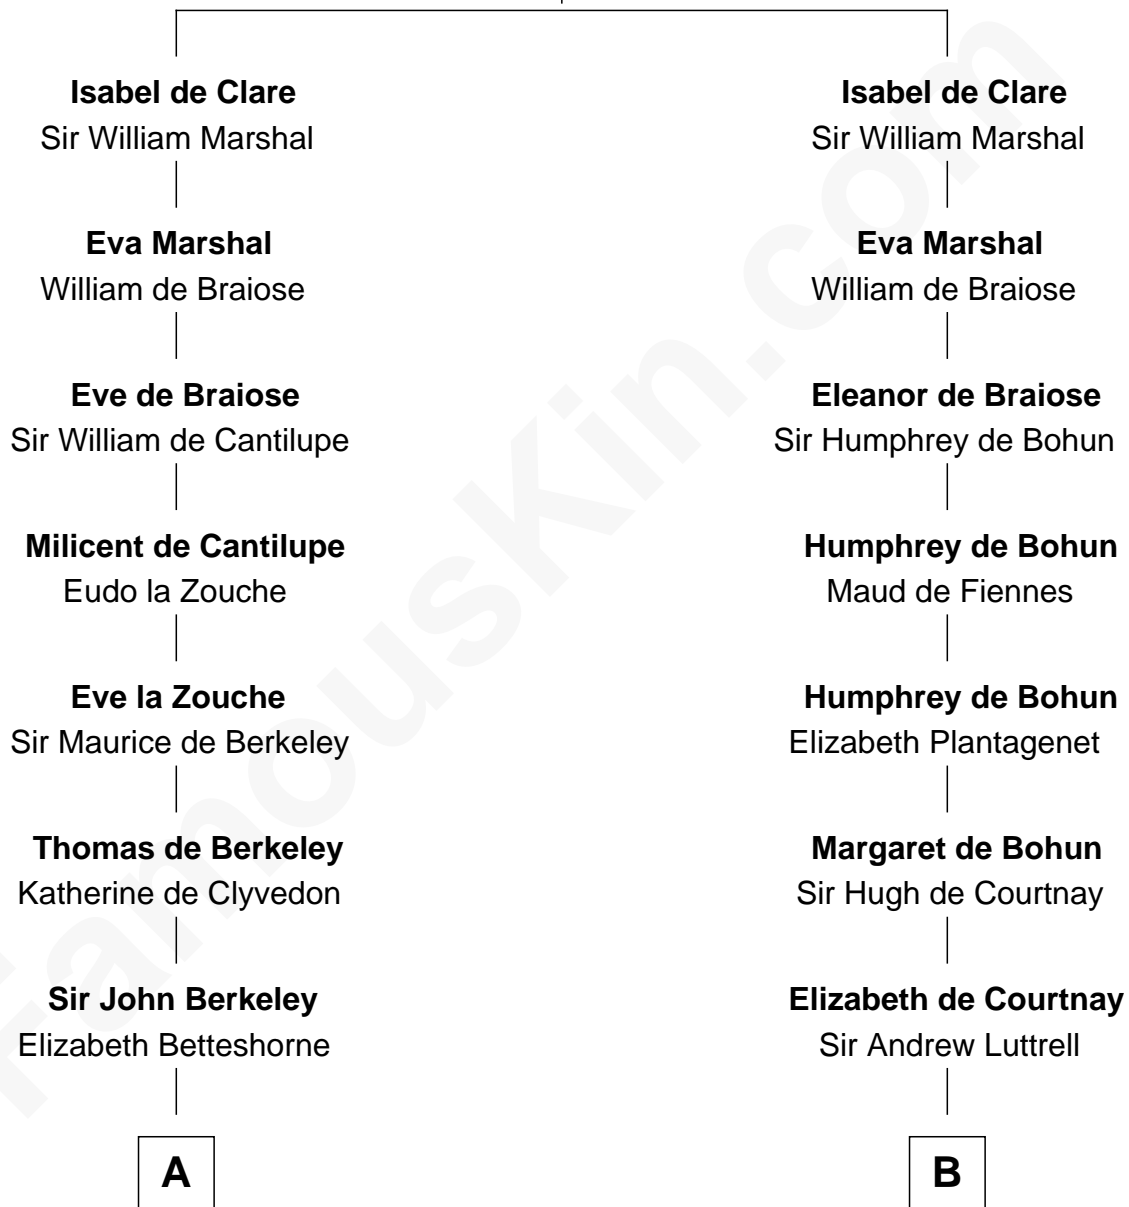

# FamousKin.com Relationship Chart of

**John Brown**

*American Abolitionist*

21st cousin of

**James Russell Lowell**

*American "Fireside" Poet*

**Richard de Clare**  
Aoife MacMurrough

**C**

**Mercy Ruggles**  
Jonathan Humphrey

**Oliver Humphrey**  
Sarah Garrett

**Ruth Humphrey**  
Gideon Mills

**Ruth Mills**  
Owen Brown

**John Brown**  
*American Abolitionist*

**D**

**Ebenezer Lowell**  
Elizabeth Shailer