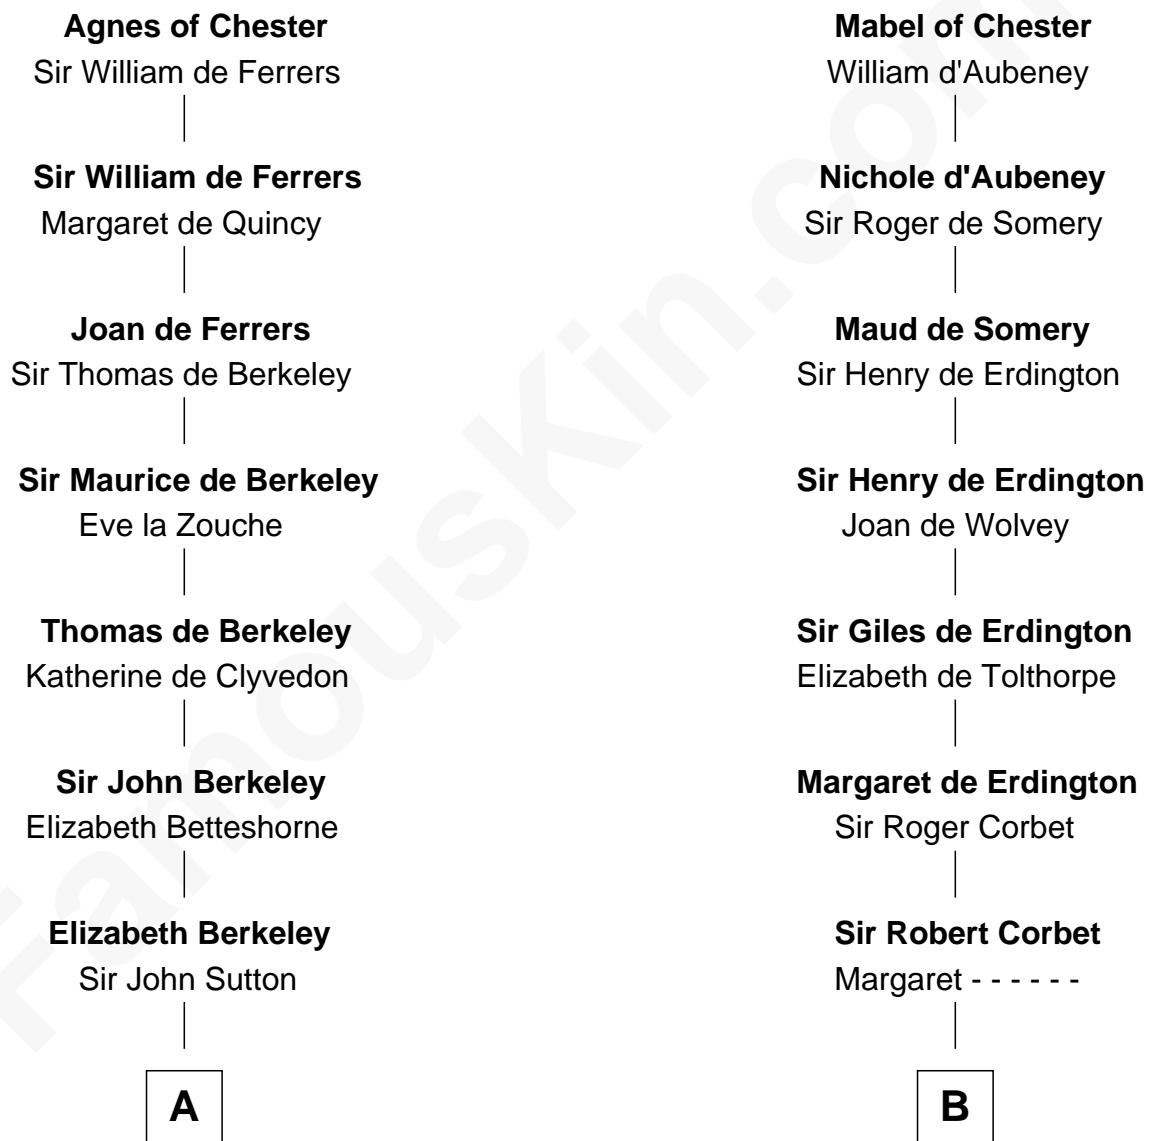

FamousKin.com Relationship Chart of

John Brown

American Abolitionist

20th cousin of

James Russell Lowell

American "Fireside" Poet

Bertrade de Montfort

Hugh de Kevelioc