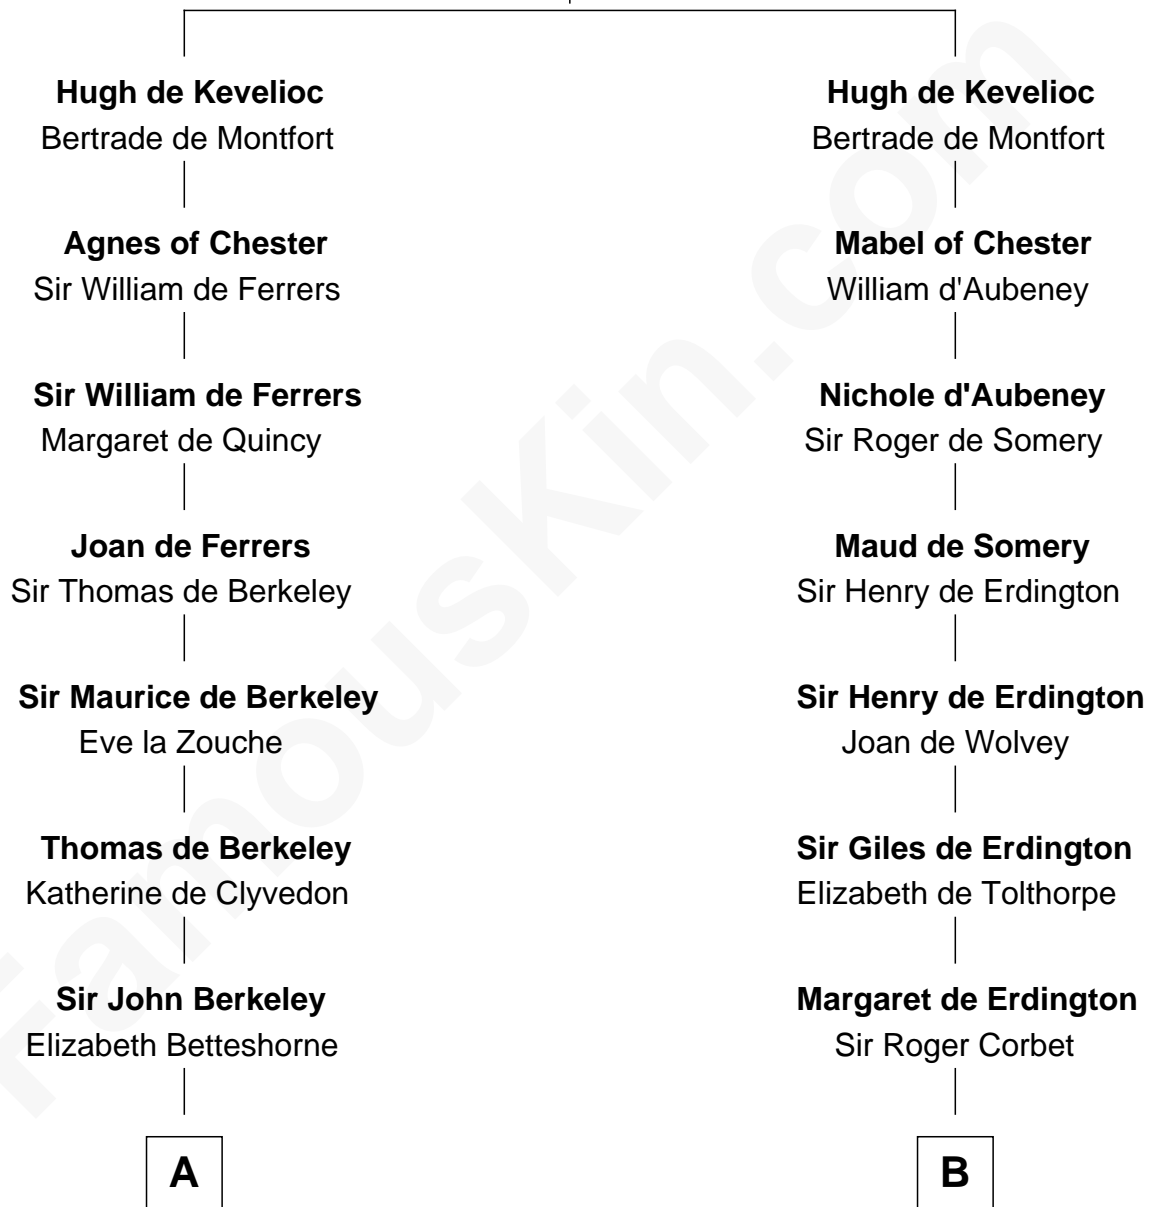

FamousKin.com Relationship Chart of

John Brown

American Abolitionist

21st cousin of

James Russell Lowell

American "Fireside" Poet

Sir Ranulf de Gernons

Maud of Gloucester

C

Mercy Ruggles
Jonathan Humphrey

Oliver Humphrey
Sarah Garrett

Ruth Humphrey
Gideon Mills

Ruth Mills
Owen Brown

John Brown
American Abolitionist

D

Rebecca Chambers
Daniel Russell