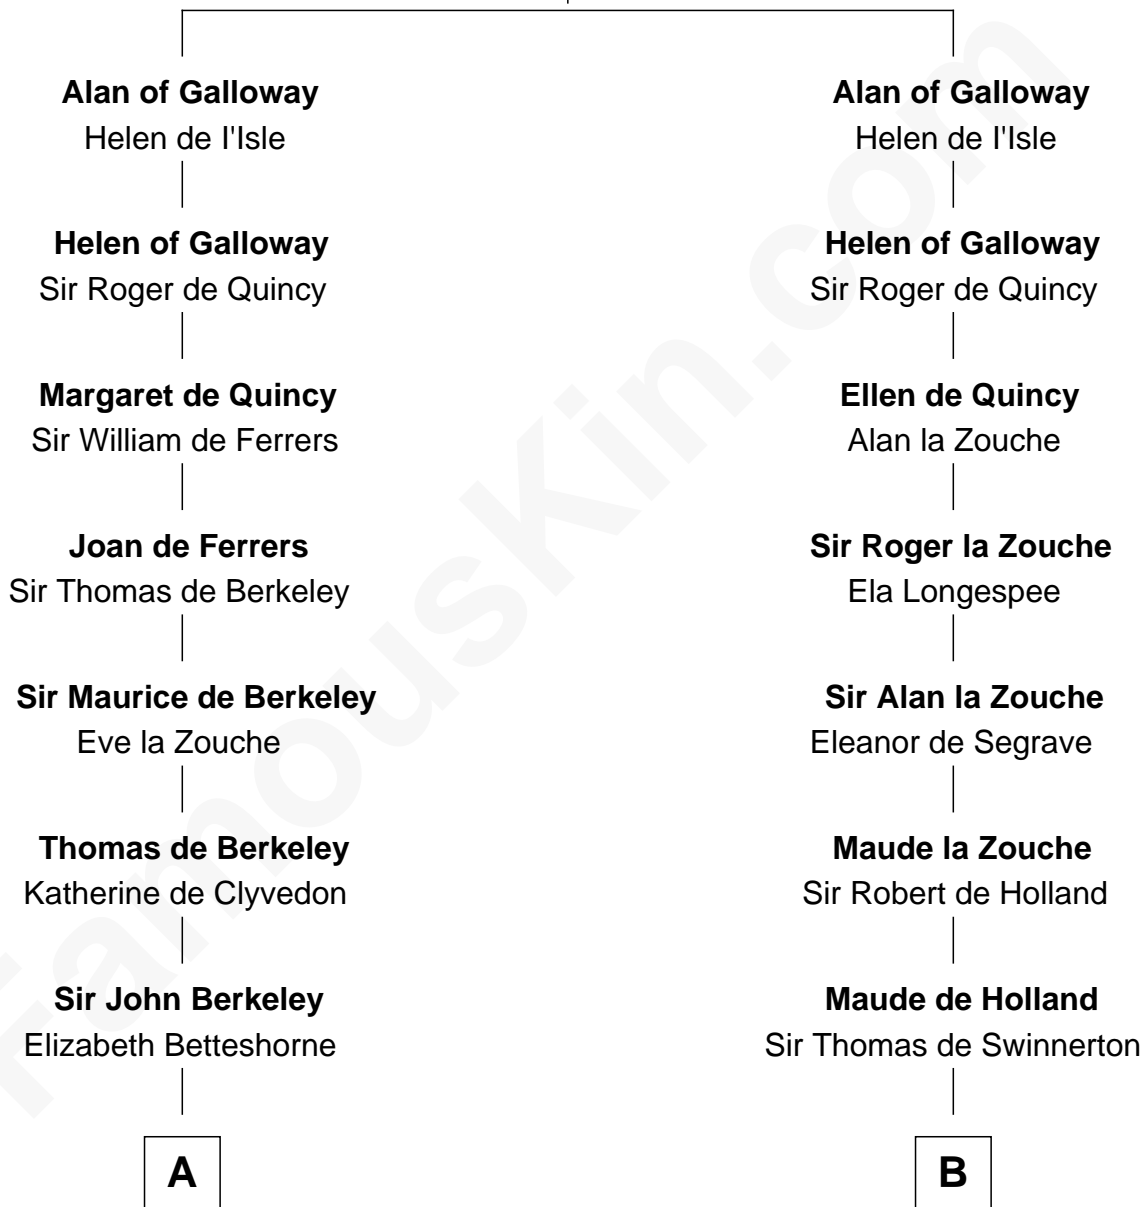

## Relationship Chart of

### John Brown

*American Abolitionist*

19th cousin 2 times removed of

### Richard Henry Lee

*Signer of the Declaration of Independence*

**Roland of Galloway**

Helena de Morville

**C**

**Mercy Ruggles**  
Jonathan Humphrey

**Oliver Humphrey**  
Sarah Garrett

**Ruth Humphrey**  
Gideon Mills