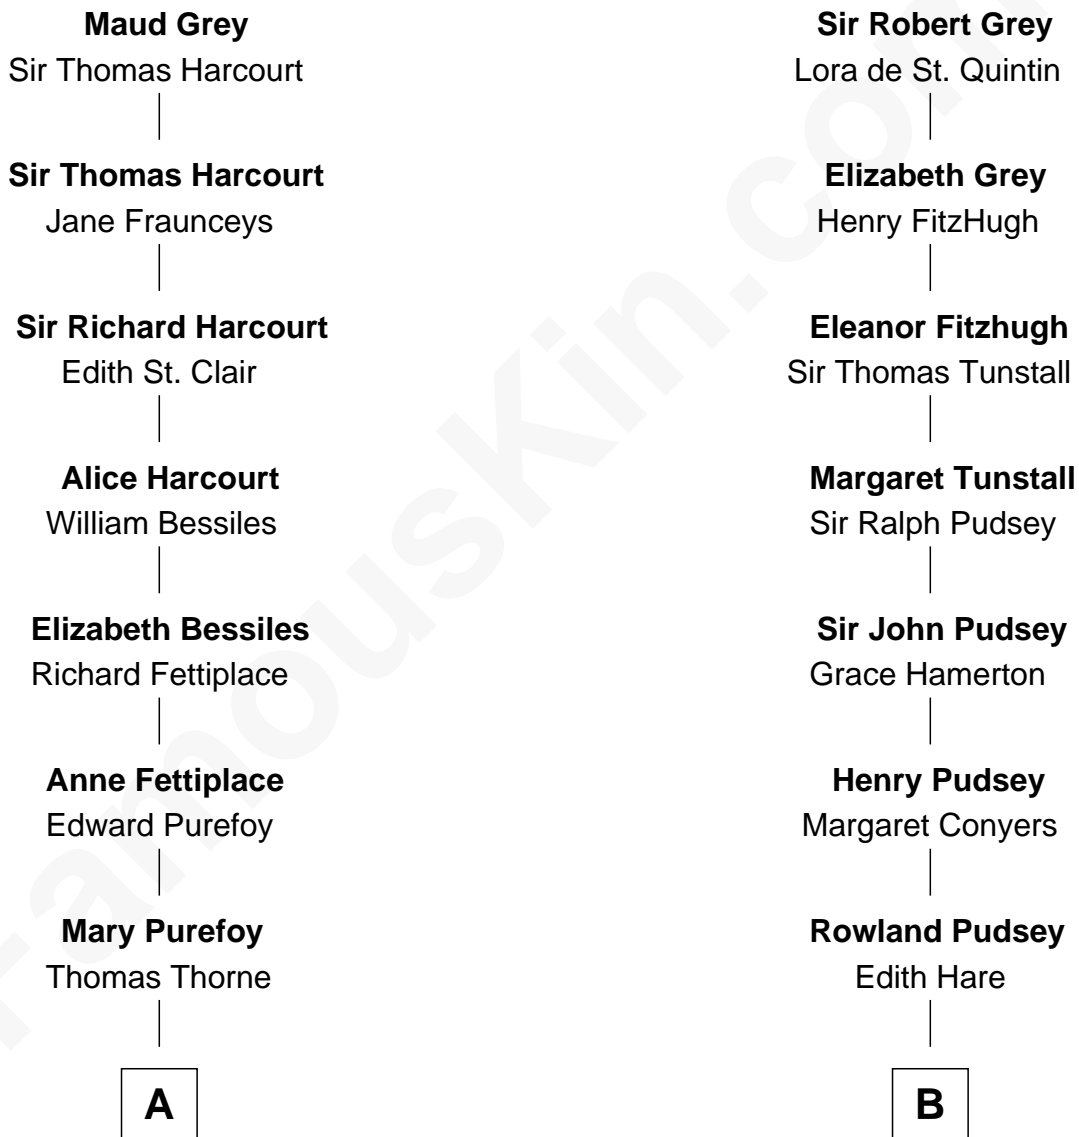

# FamousKin.com Relationship Chart of

**John Brown**

*American Abolitionist*

15th cousin 1 time removed of

**Richard Henry Lee**

*Signer of the Declaration of Independence*

**Sir John Grey**

Avice Marmion

**A**

**Susanna Thorne**

Roger Dudley

**Gov. Thomas Dudley**

Dorothy York

**Mercy Dudley**

Rev. John Woodbridge

**Rev. John Woodbridge**