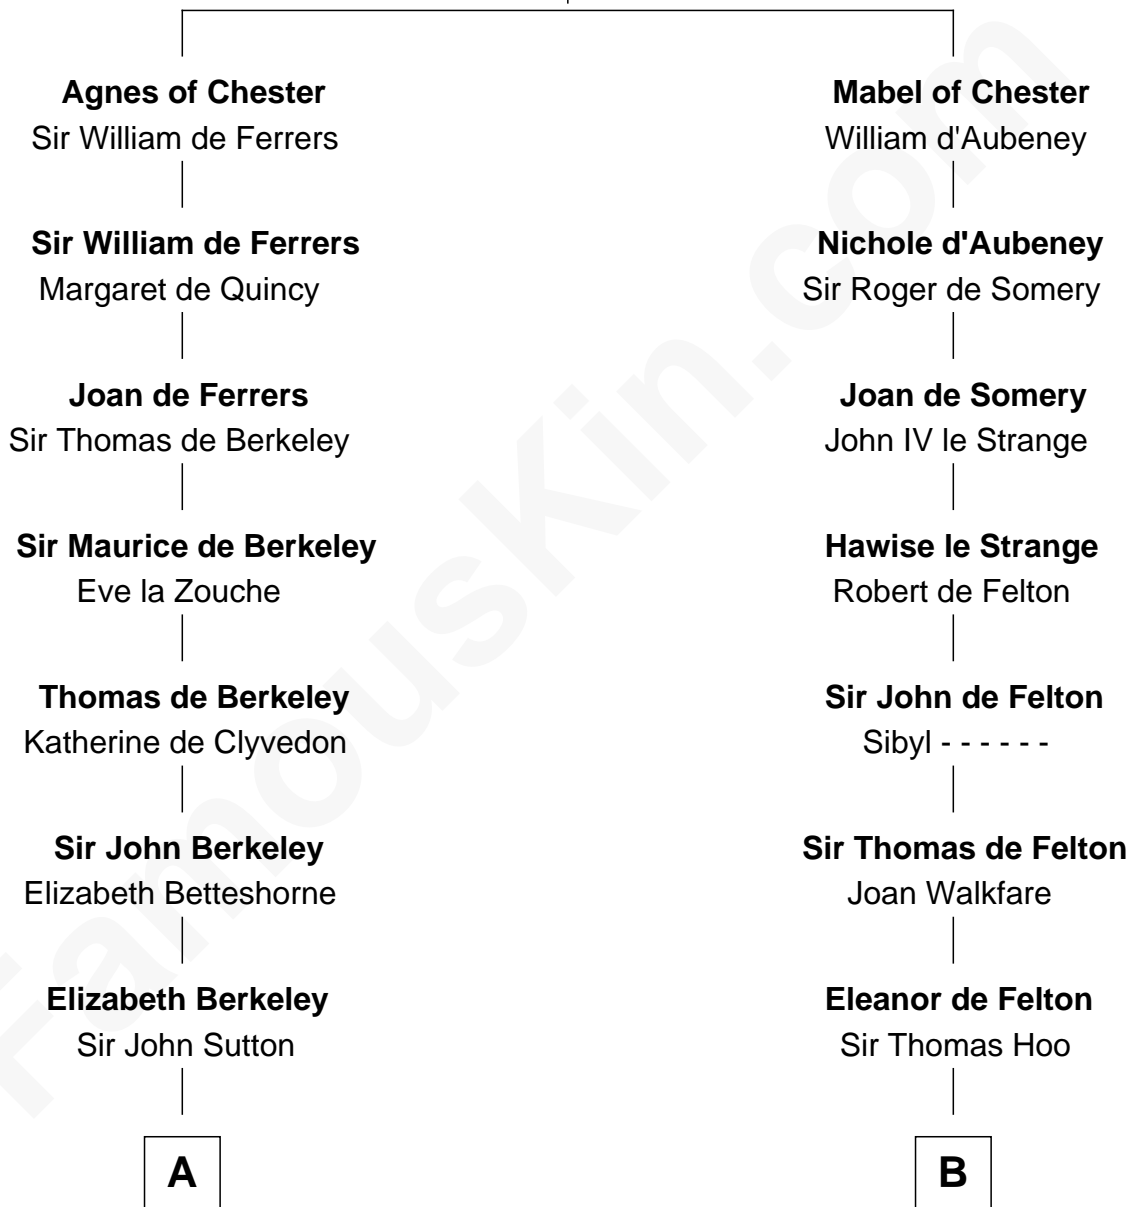

FamousKin.com Relationship Chart of

John Brown

American Abolitionist

11th cousin 9 times removed of

Anne Boleyn

2nd Wife of King Henry VIII

Hugh de Kevelioc
Bertrade de Montfort

C

—
Oliver Humphrey

Sarah Garrett

—
Ruth Humphrey

Gideon Mills

—
Ruth Mills

Owen Brown

—
John Brown

American Abolitionist