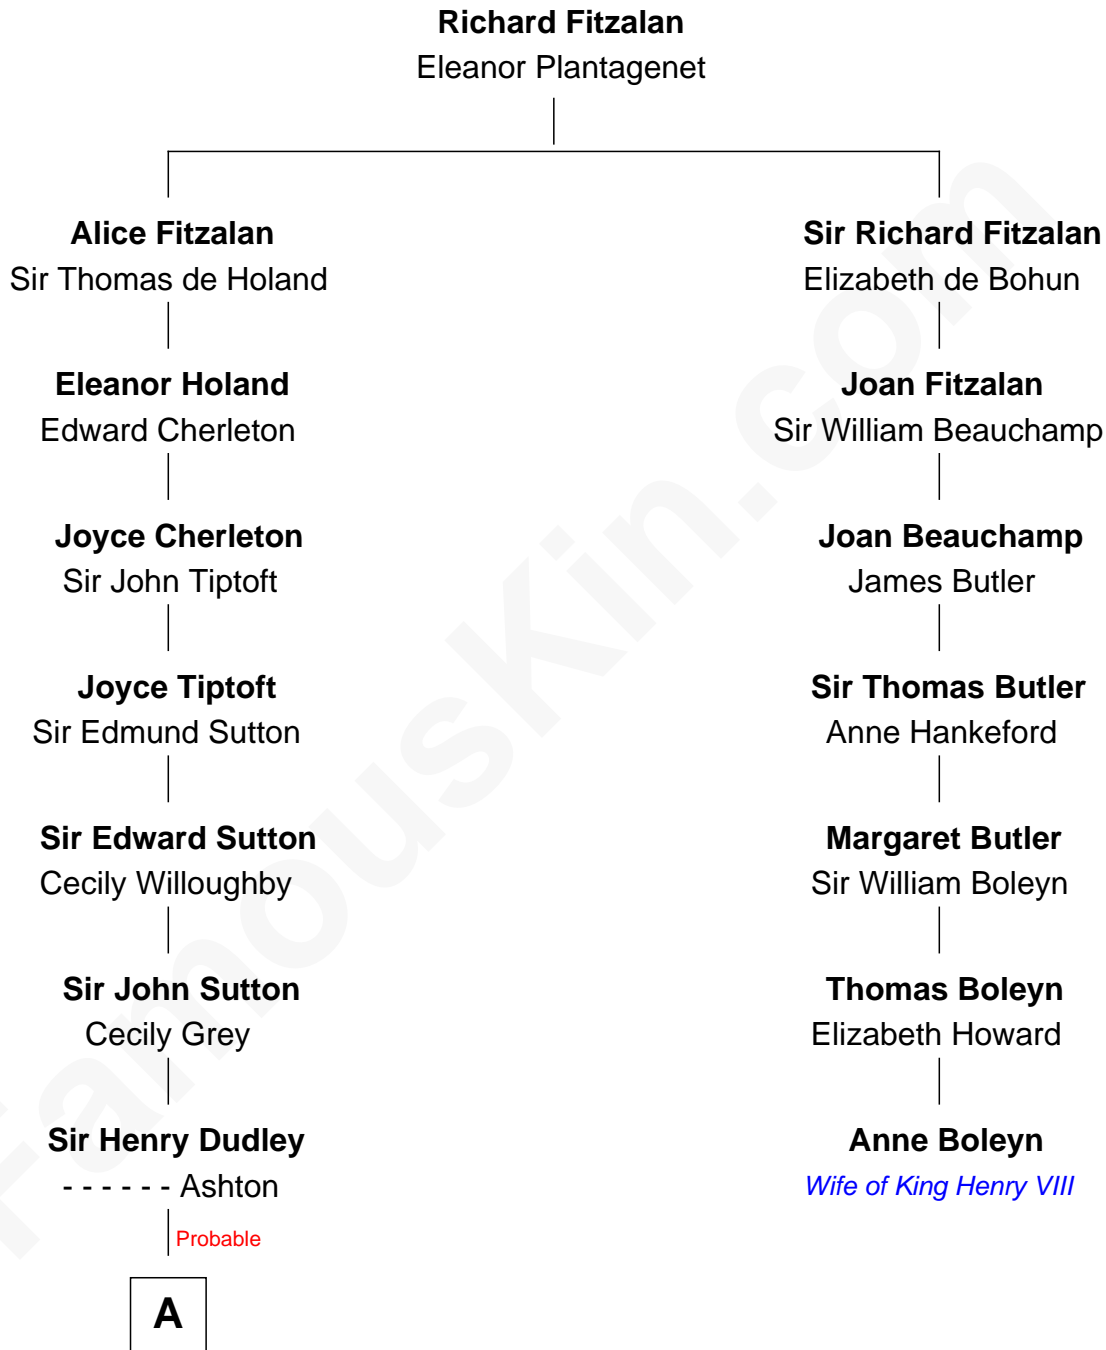

# FamousKin.com Relationship Chart of

**John Brown**

*American Abolitionist*

6th cousin 10 times removed of

**Anne Boleyn**

*2nd Wife of King Henry VIII*

**A**

**Roger Dudley**  
Susanna Thorne

**Gov. Thomas Dudley**  
Dorothy York

**Mercy Dudley**  
Rev. John Woodbridge

**Rev. John Woodbridge**  
Abigail Leete

**Mercy Woodbridge**  
Rev. Benjamin Ruggles

**Mercy Ruggles**  
Jonathan Humphrey

**Oliver Humphrey**  
Sarah Garrett