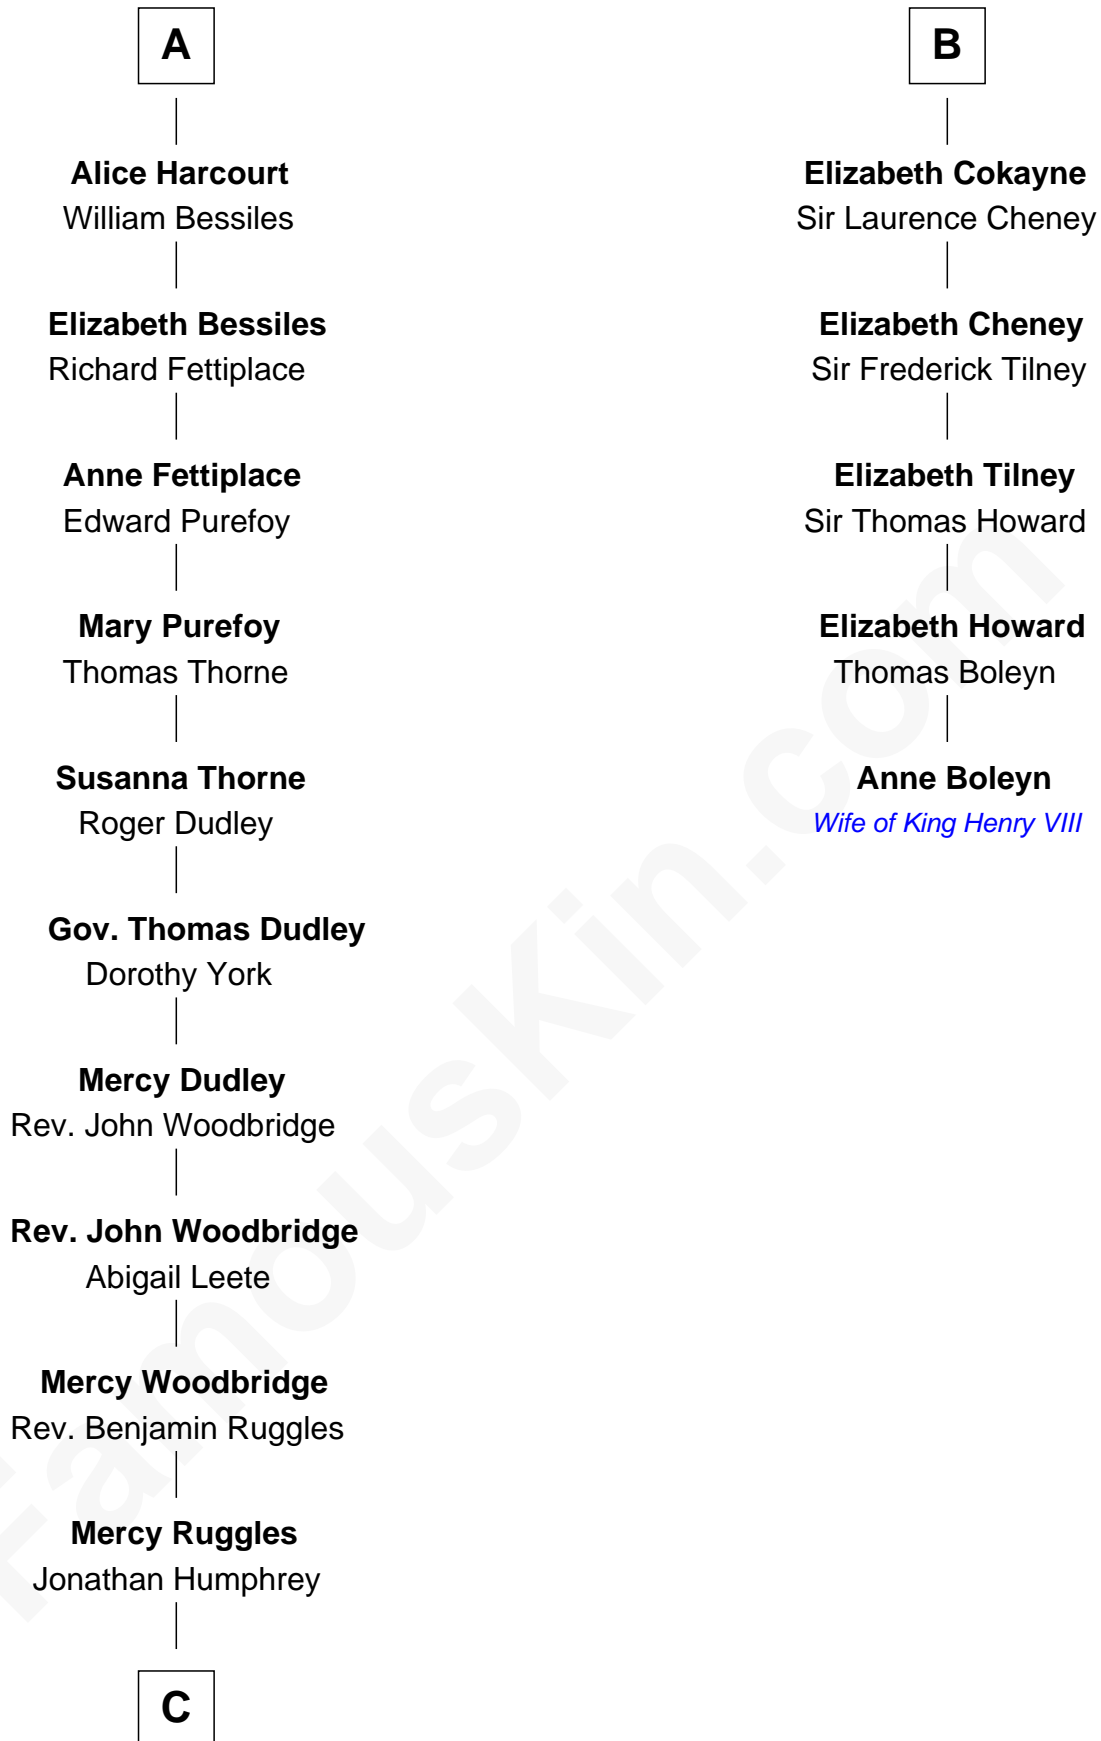

# FamousKin.com Relationship Chart of

**John Brown**

*American Abolitionist*

11th cousin 9 times removed of

**Anne Boleyn**

*2nd Wife of King Henry VIII*

**Robert Fitzwalter**

Rohese - - - - -

**Maud Grey**

Sir Thomas Harcourt

**Sir Thomas Harcourt**

Jane Fraunceys

**Sir Richard Harcourt**

Edith St. Clair

**A**

**Sir Walter FitzRobert**

Ida Longespee

**Ela FitzWalter**

William de Odingsells

**Ida de Odingsells**

Sir Roger de Herdeburgh

**Ela Herdeburgh**

Sir William de Boteler

**Ankaret le Boteler**

John le Strange

**Eleanor le Strange**

Sir Reynold de Grey

**Ida Grey**

John Cokayne

**B**

**C**

—  
**Oliver Humphrey**