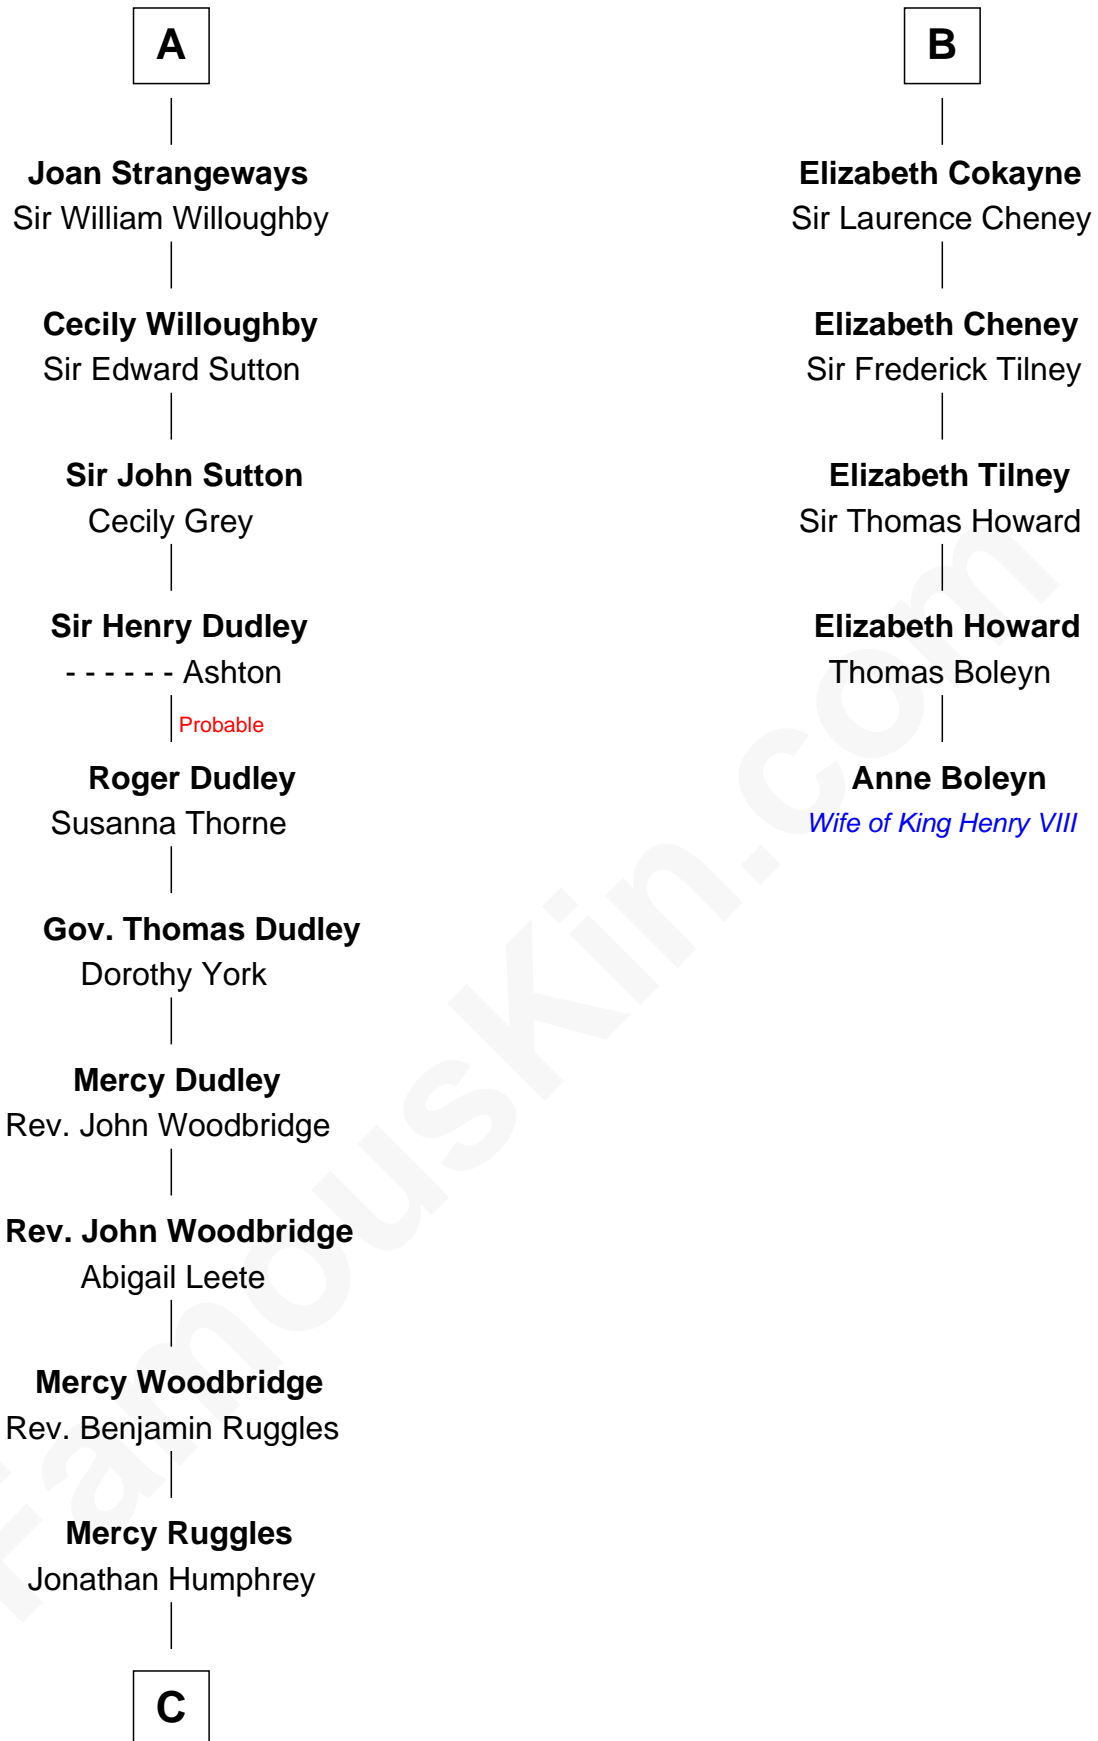

FamousKin.com Relationship Chart of

John Brown

American Abolitionist

11th cousin 9 times removed of

Anne Boleyn

2nd Wife of King Henry VIII

Sir William Longespee

Ela of Salisbury

C

—
Oliver Humphrey

Sarah Garrett

—
Ruth Humphrey

Gideon Mills

—
Ruth Mills

Owen Brown

—
John Brown

American Abolitionist

FamousKin.com