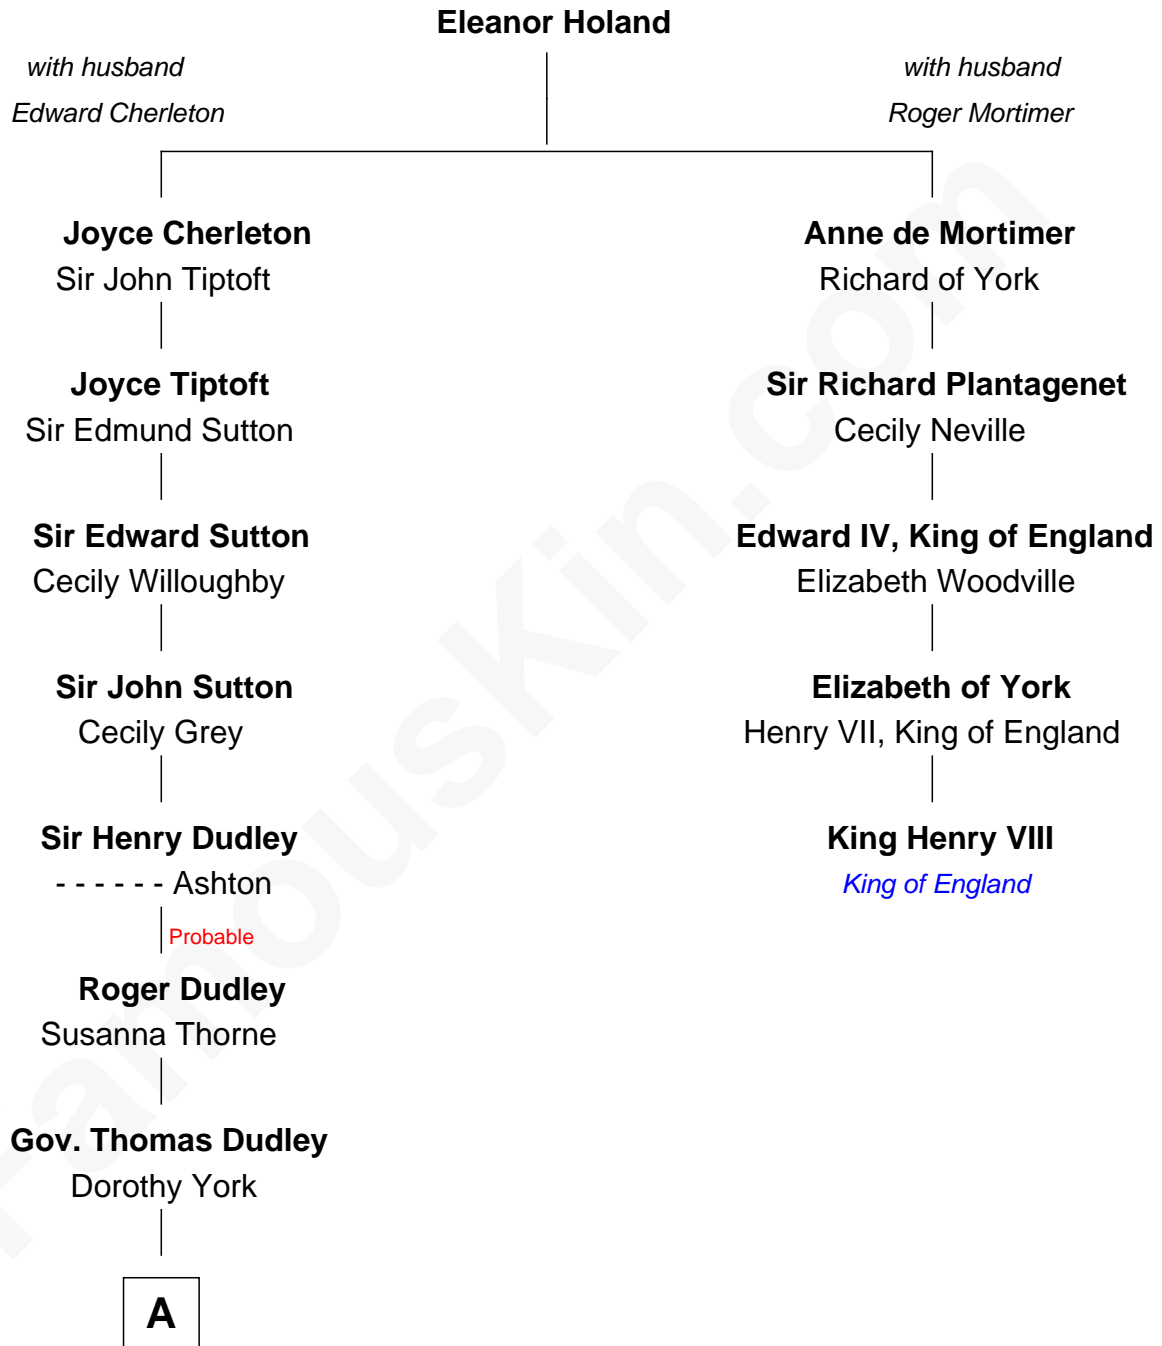

# FamousKin.com Relationship Chart of

**John Brown**

*American Abolitionist*

4th cousin 10 times removed of

**King Henry VIII**

*King of England*

**A**

—  
**Mercy Dudley**  
Rev. John Woodbridge

—  
**Ruth Mills**  
Owen Brown

—  
**John Brown**  
*American Abolitionist*