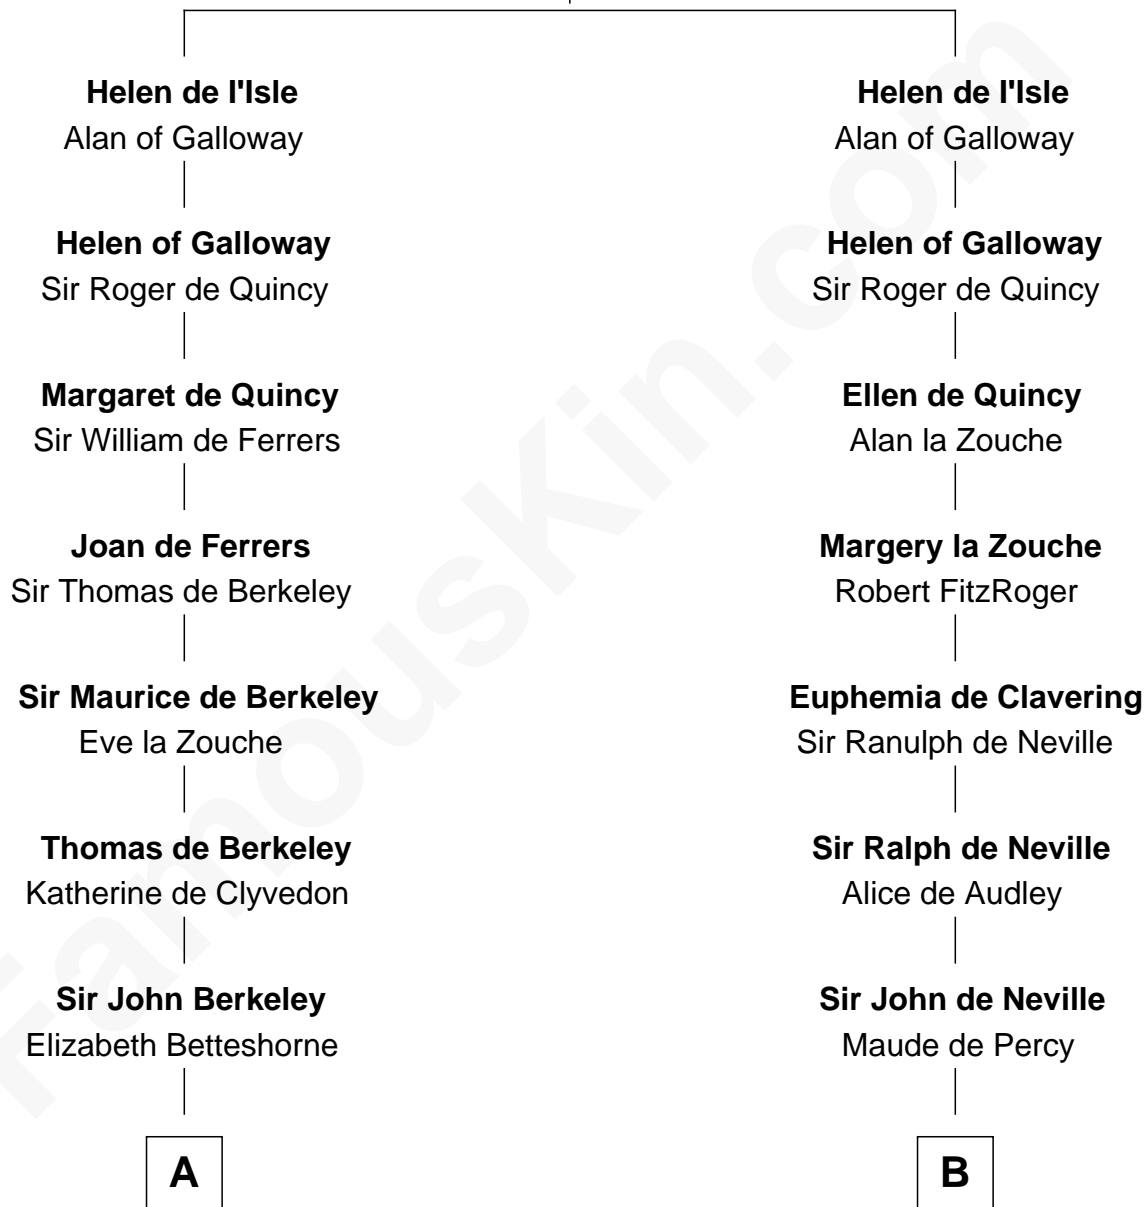

# FamousKin.com Relationship Chart of

**John Brown**

*American Abolitionist*

11th cousin 10 times removed of

**King Henry VIII**

*King of England*

**Reginald de l'Isle**

Fonia of Moray

**C**

—  
**Mercy Ruggles**  
Jonathan Humphrey

—  
**Oliver Humphrey**  
Sarah Garrett

—  
**Ruth Humphrey**  
Gideon Mills

—  
**Ruth Mills**  
Owen Brown

—  
**John Brown**  
*American Abolitionist*

FamousKin.com