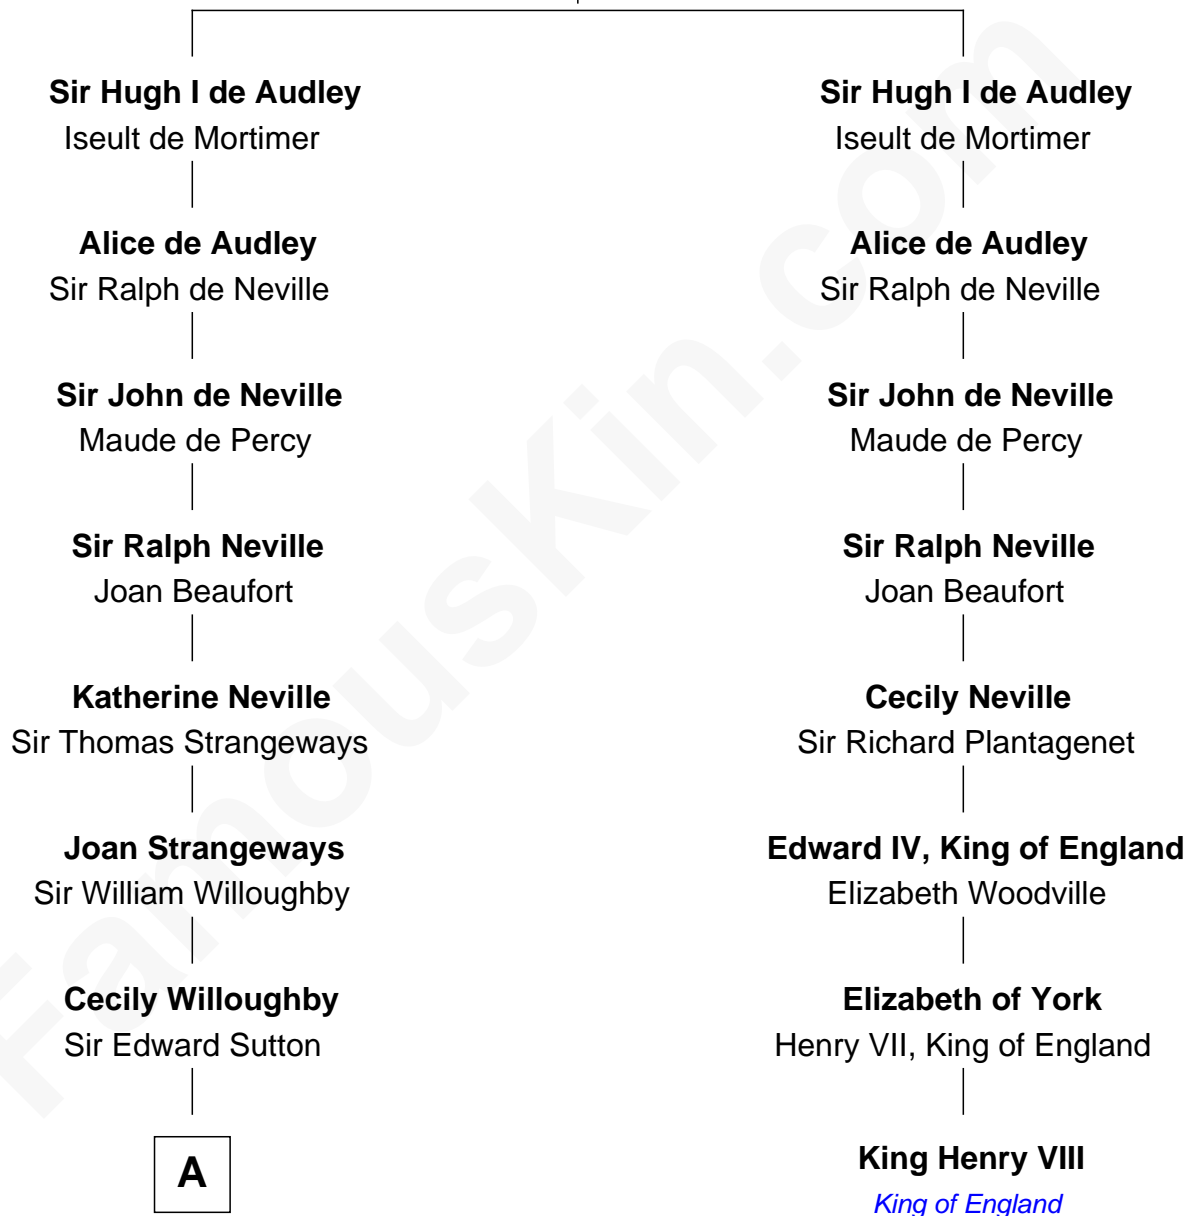

# FamousKin.com Relationship Chart of

**John Brown**

*American Abolitionist*

7th cousin 11 times removed of

**King Henry VIII**

*King of England*

**Sir James de Audley**

Ela Longespee

**B**

**Ruth Mills**

Owen Brown

**John Brown**

*American Abolitionist*

FamousKin.com