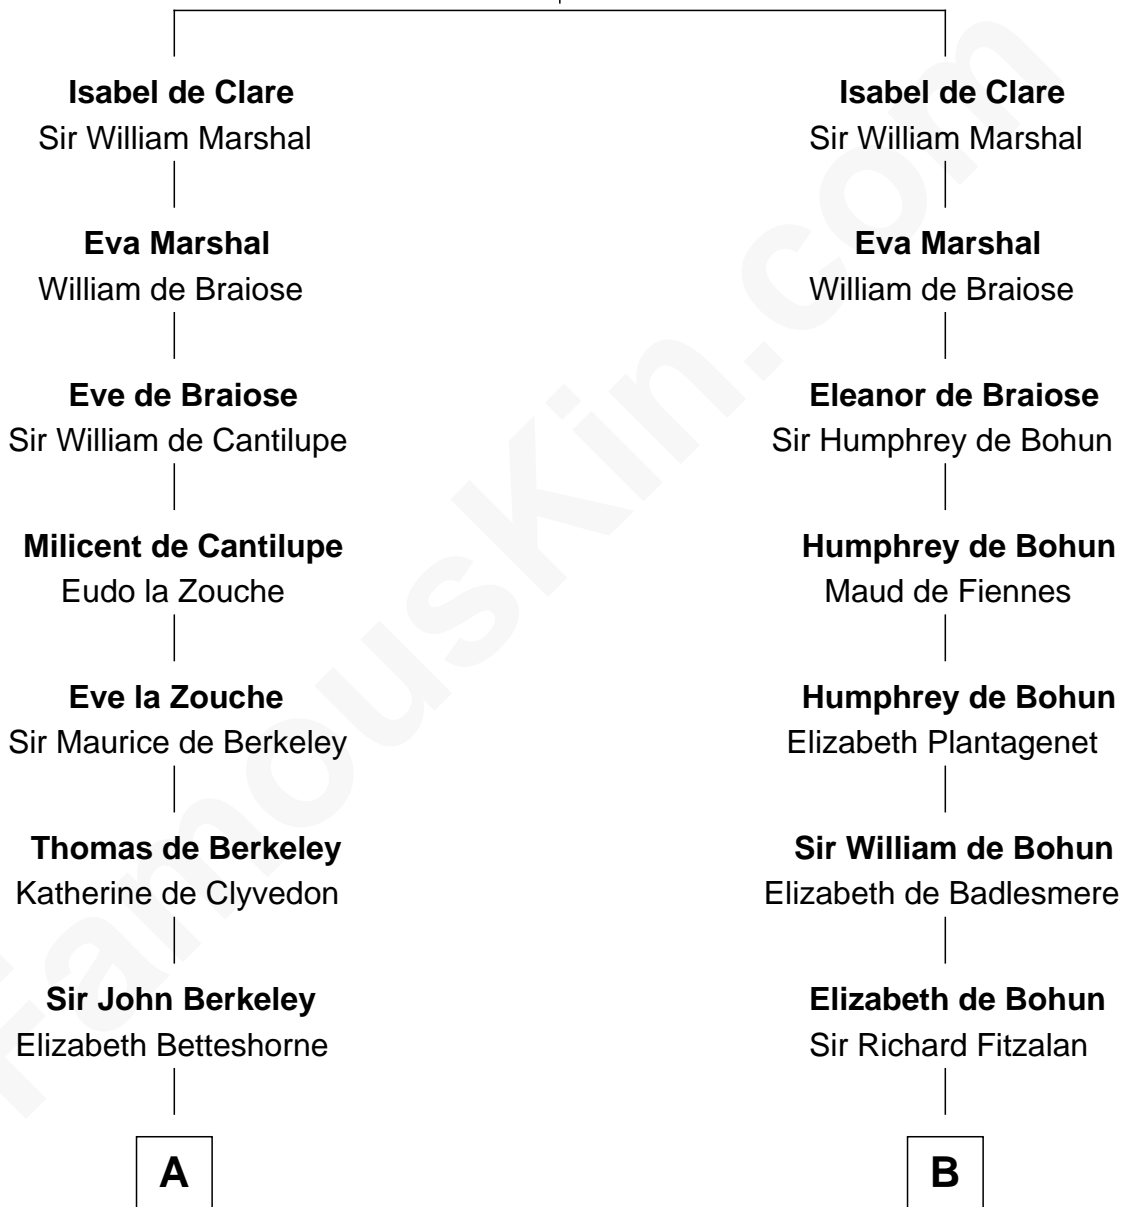

## Relationship Chart of

### John Brown

*American Abolitionist*

18th cousin 3 times removed of

### Francis Lightfoot Lee

*Signer of the Declaration of Independence*

**Richard de Clare**  
Aoife MacMurrough

**C**

**Mercy Ruggles**  
Jonathan Humphrey

**Oliver Humphrey**  
Sarah Garrett

**Ruth Humphrey**  
Gideon Mills