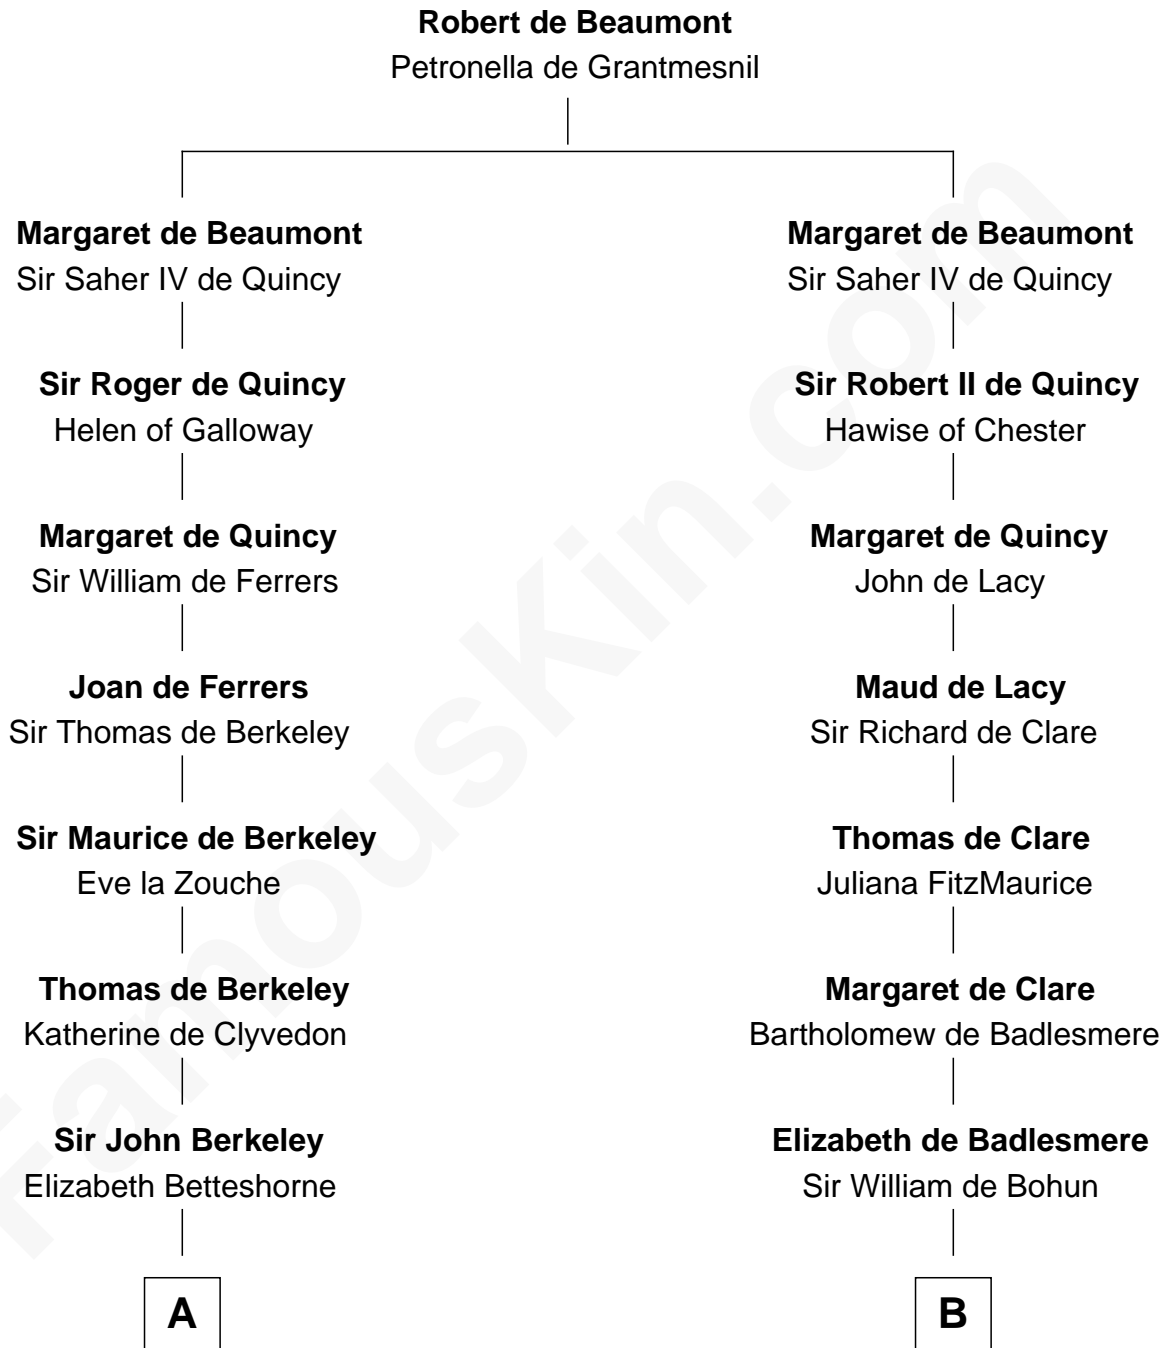

FamousKin.com

Relationship Chart of

John Brown

American Abolitionist

19th cousin 2 times removed of

Francis Lightfoot Lee

Signer of the Declaration of Independence

C

Mercy Ruggles
Jonathan Humphrey

Oliver Humphrey
Sarah Garrett

Ruth Humphrey
Gideon Mills

Ruth Mills
Owen Brown

John Brown
American Abolitionist

D

Laetitia Corbin
Richard Lee

Gov. Thomas Lee
Hannah Ludwell