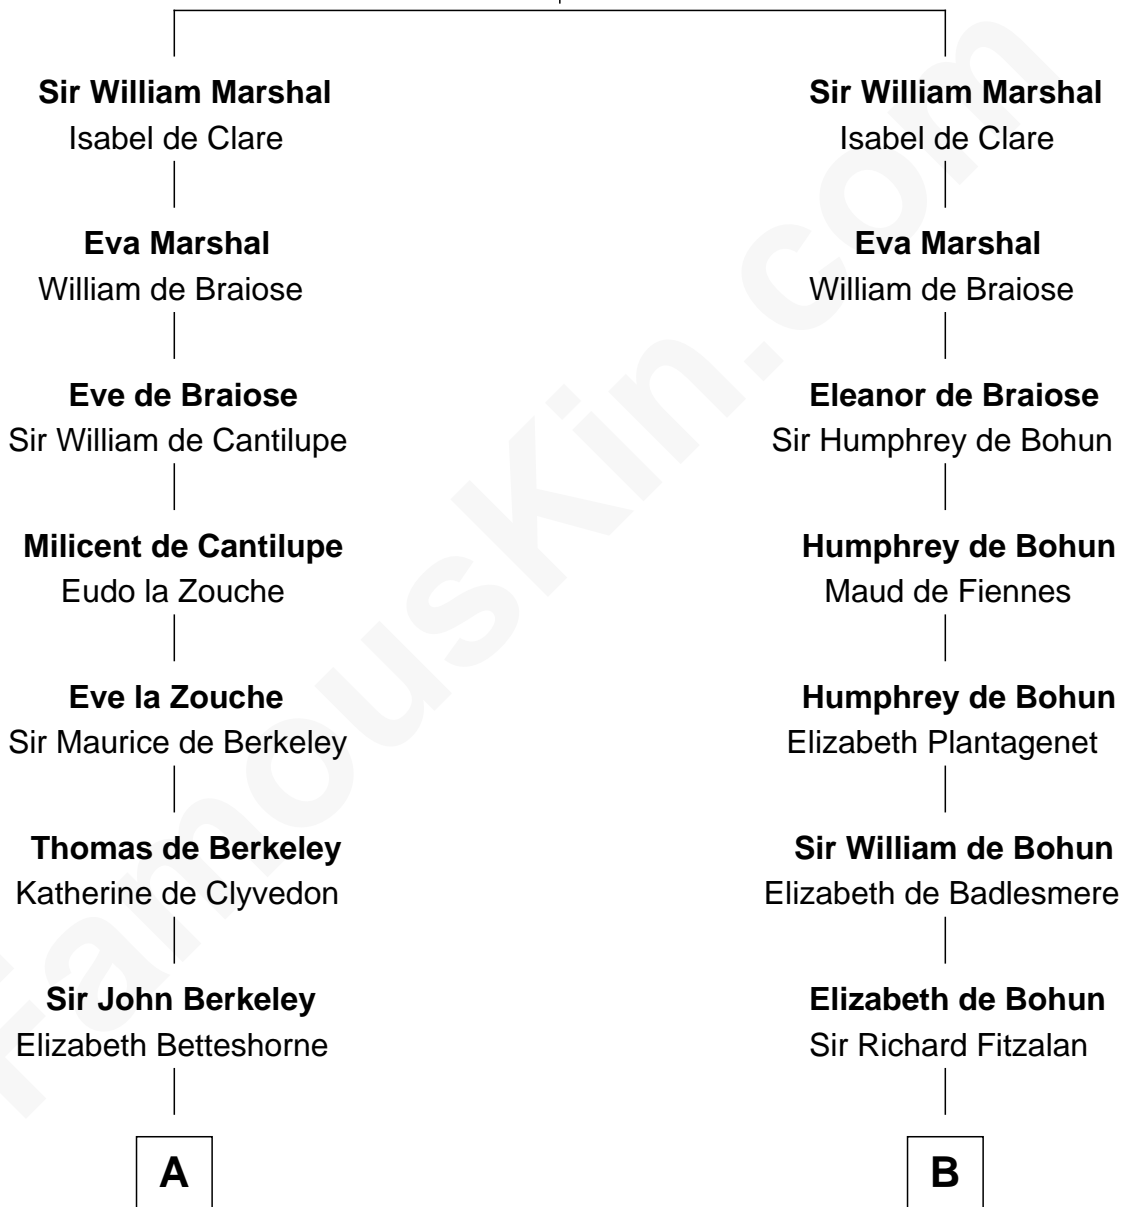

FamousKin.com Relationship Chart of

John Brown

American Abolitionist

18th cousin 3 times removed of

Francis Lightfoot Lee

Signer of the Declaration of Independence

John FitzGilbert
Sybilla of Salisbury

C

Mercy Ruggles
Jonathan Humphrey

Oliver Humphrey
Sarah Garrett

Ruth Humphrey
Gideon Mills

Ruth Mills
Owen Brown

John Brown
American Abolitionist

D

Gov. Thomas Lee
Hannah Ludwell

Francis Lightfoot Lee
Signer of Declaration of Independence