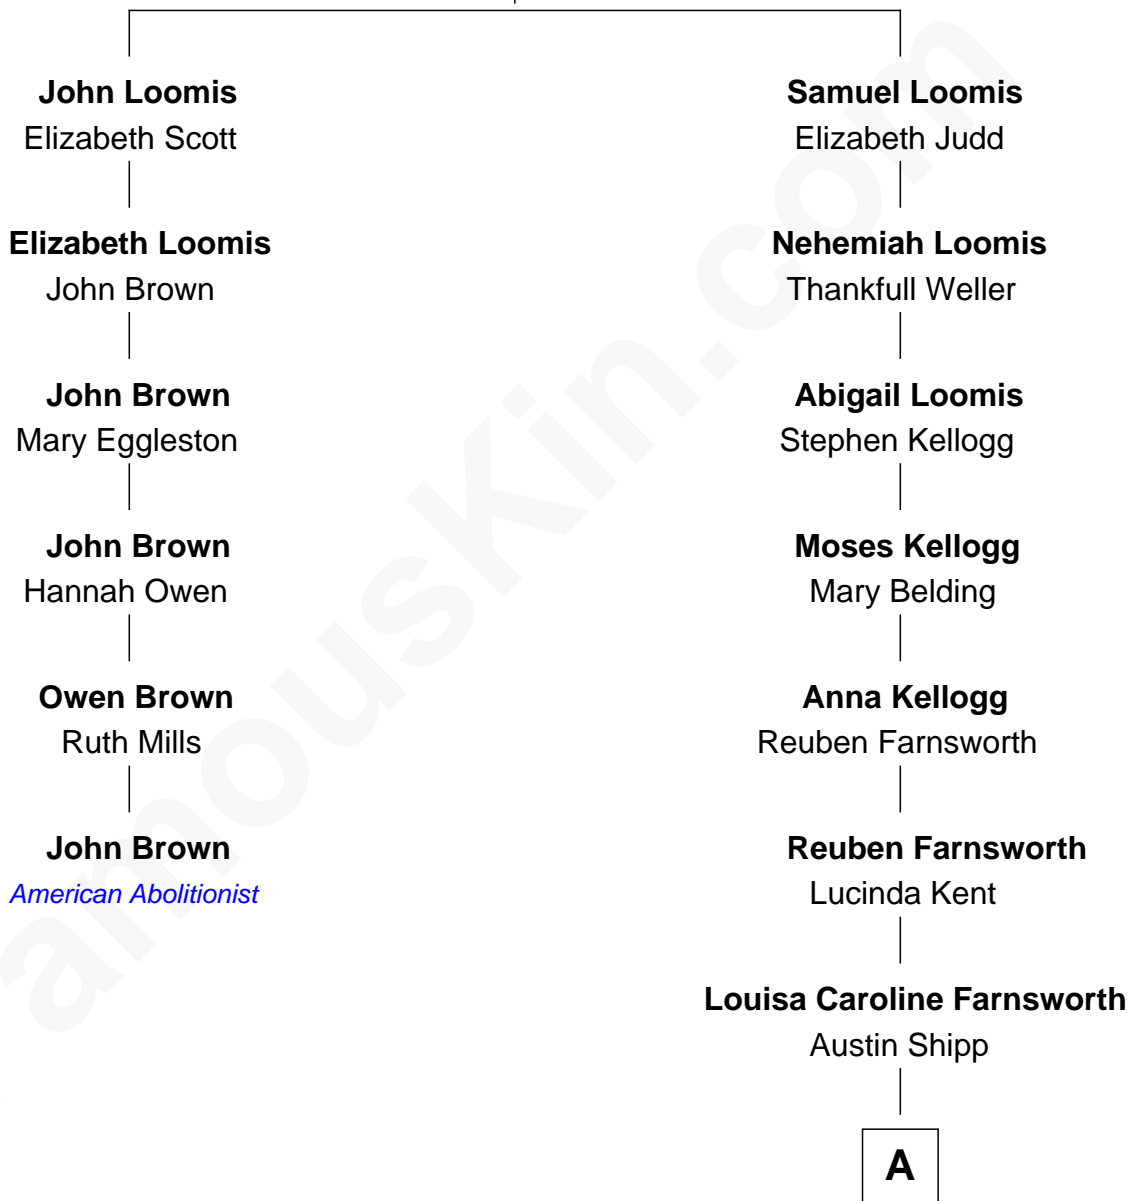

FamousKin.com Relationship Chart of

John Brown

American Abolitionist

5th cousin 6 times removed of

Amy Adams

Movie Actress

Joseph Loomis

Mary White

A

Dr. Milford Bard Shipp

Ellis Reynolds

Olea Shipp

John Hyrum Hill

Olea Lorraine Hill

Frank Ralph Adams

Richard Kent Adams