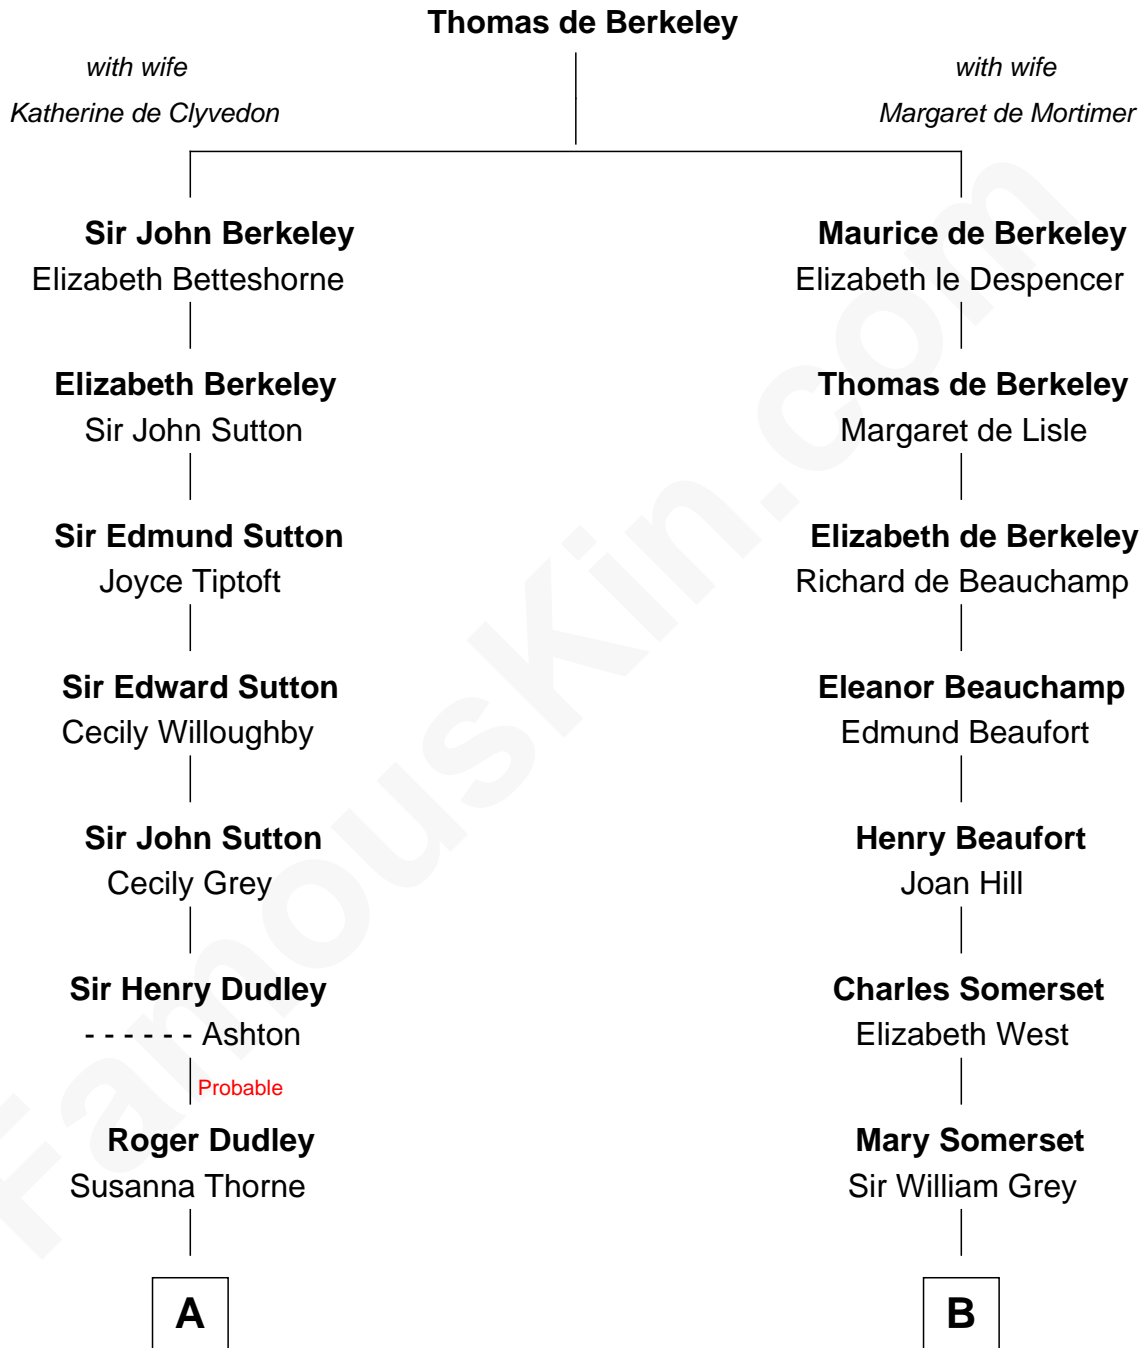

FamousKin.com Relationship Chart of

John Brown

American Abolitionist

15th cousin 5 times removed of

Benedict Cumberbatch

Movie, Television and Stage Actor

C

Henry Alfred Cumberbatch

Hélène Gertrude Rees

Henry Carlton Cumberbatch

Pauline Ellen Laing Congdon

Timothy Carlton Congdon Cumberbatch

Wanda Ventham

Benedict Cumberbatch

Movie, Television and Stage Actor