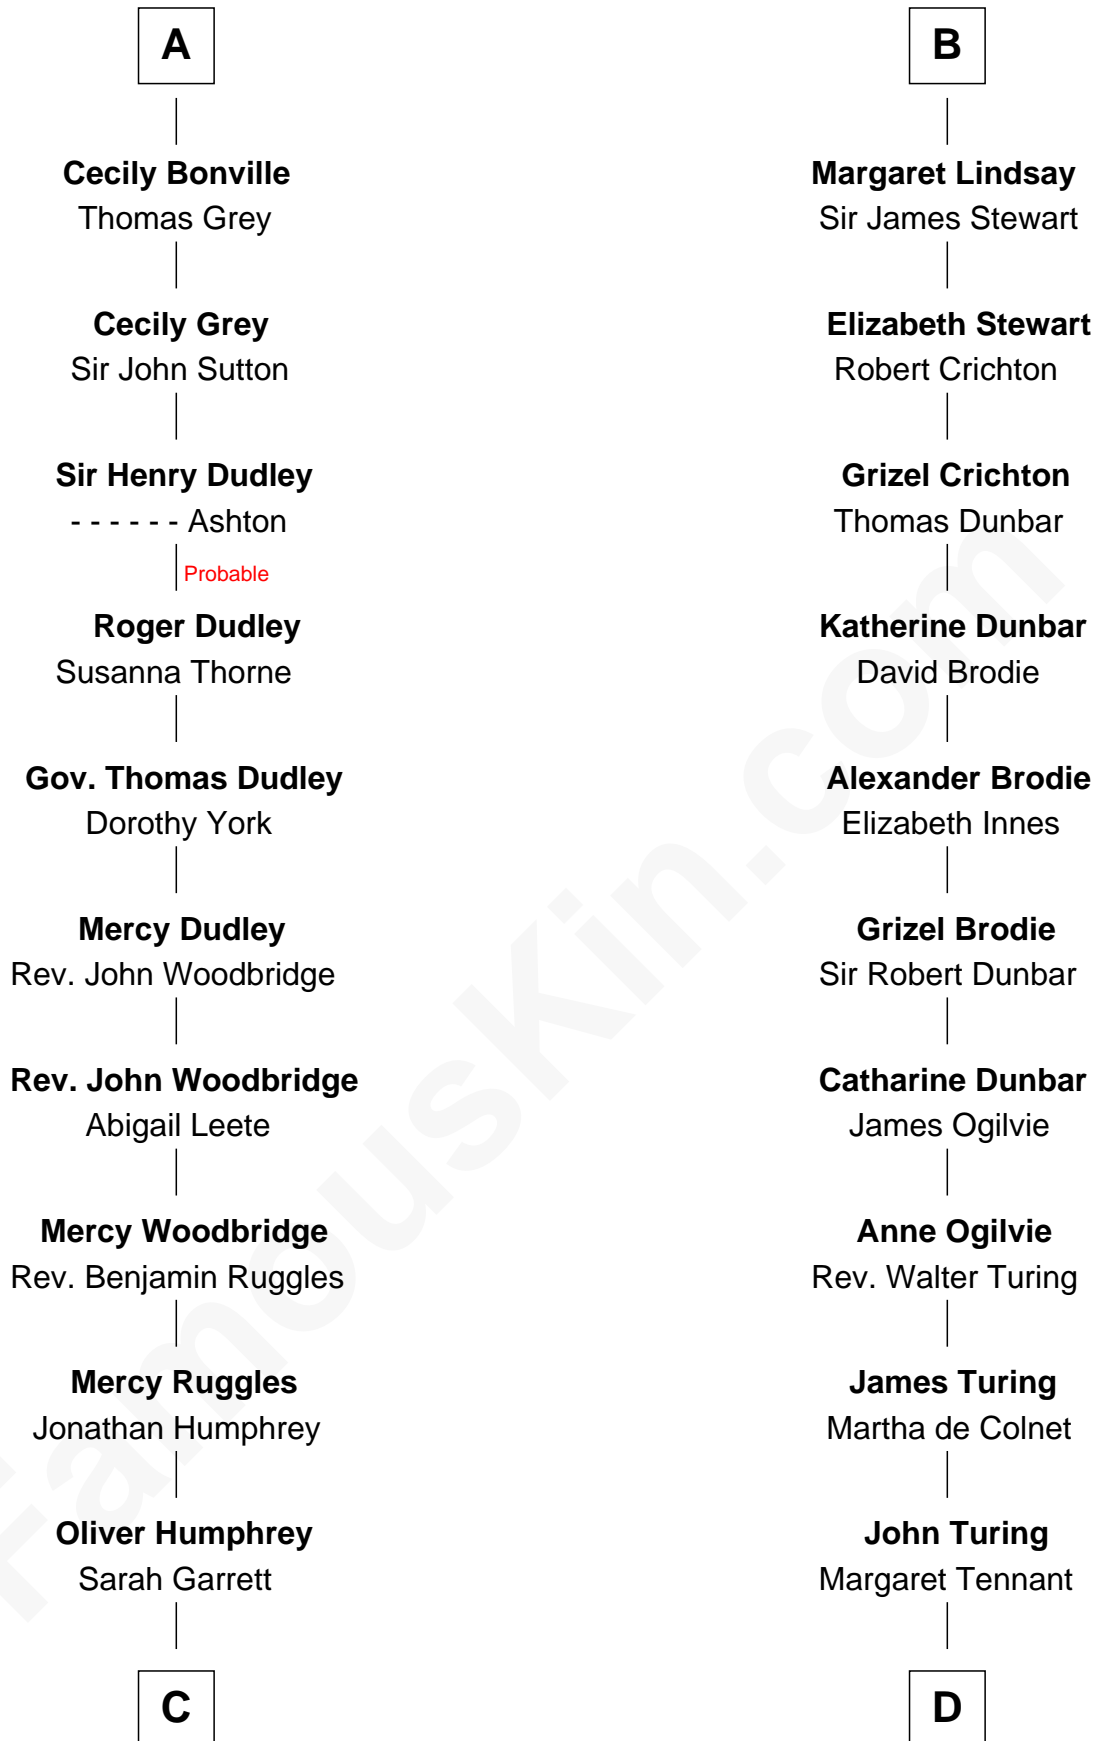

# FamousKin.com Relationship Chart of

**John Brown**

*American Abolitionist*

19th cousin 1 time removed of

**Alan Turing**

*WWII Codebreaker of Nazi Enigma Machine*

**Sir Richard de Burgh**

Margaret - - - - -

**Eleanor de Burgh**  
Sir Thomas de Multon

**Elizabeth de Multon**  
Sir Robert de Harington

**Sir John Harington**  
- - - - -

**Sir Robert Harington**  
Isabel Loring

**Sir William Harington**  
Margaret Hill

**Elizabeth Harington**  
William Bonville

**William Bonville**  
Katherine Neville

**A**

**Elizabeth de Burgh**  
Robert I, King of Scotland

**Matilda Bruce**  
Thomas Isaac

**Joan Isaac**  
John de Ergadia

**Isabel de Ergadia**  
Sir John Stewart

**Sir Robert Stewart**  
Joan Stewart

- - - - - **Stewart**  
Sir John Lindsay

**John Lindsay**  
Mariot Baillie

**B**

**C**

Ruth Humphrey  
Gideon Mills

Ruth Mills  
Owen Brown