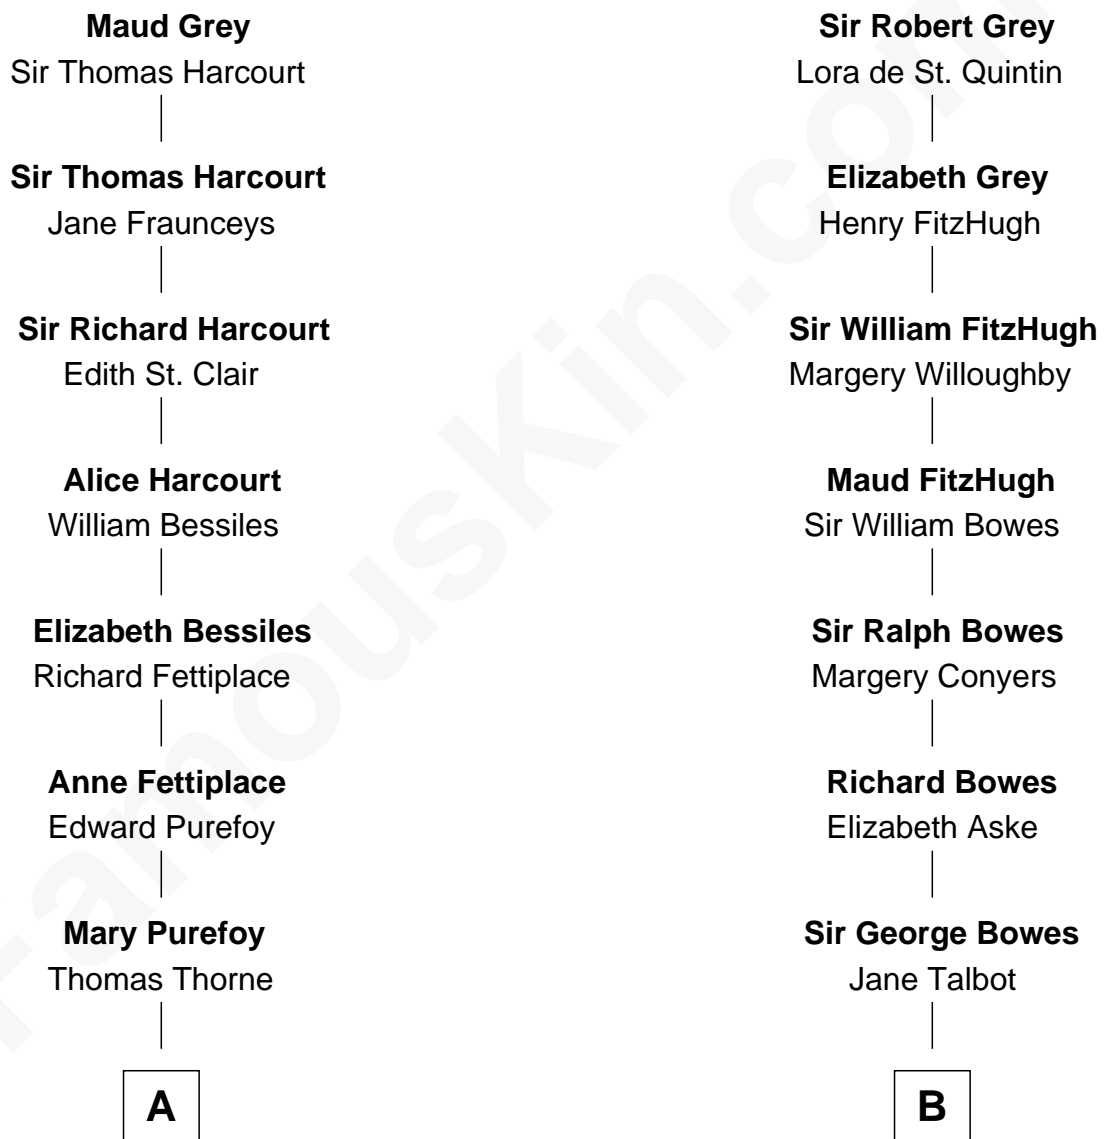

# FamousKin.com Relationship Chart of

**John Brown**

*American Abolitionist*

16th cousin 1 time removed of

**Queen Elizabeth II**

*Queen of the United Kingdom*

**Sir John Grey**

Avice Marmion

Elizabeth II photo by [Eric Draper](#)