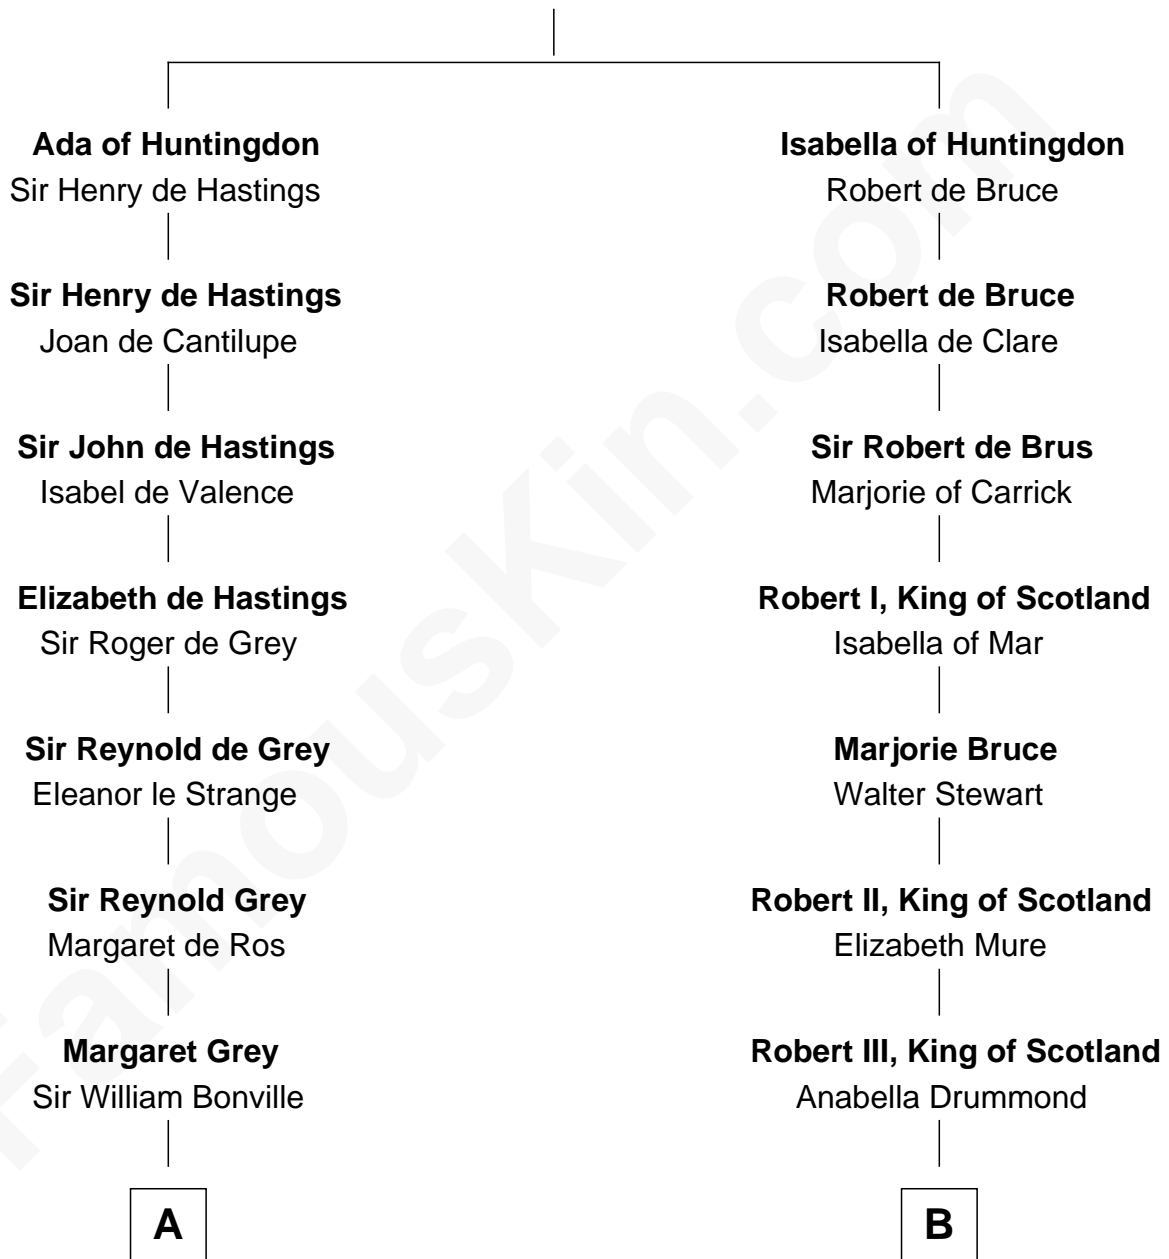

FamousKin.com Relationship Chart of

John Brown

American Abolitionist

21st cousin of

Fitzhugh Lee

40th Governor of Virginia

David of Huntingdon

Maud of Chester

C

Mercy Ruggles
Jonathan Humphrey

Oliver Humphrey
Sarah Garrett

Ruth Humphrey
Gideon Mills

Ruth Mills
Owen Brown

John Brown
American Abolitionist

D

Anne Catherine Spotswood
Col. Bernard Moore

Anne Butler Moore
Charles Carter

Anne Hill Carter
Maj. Gen. Henry Lee

Sydney Smith Lee
Anna Maria Mason

Fitzhugh Lee
40th Governor of Virginia