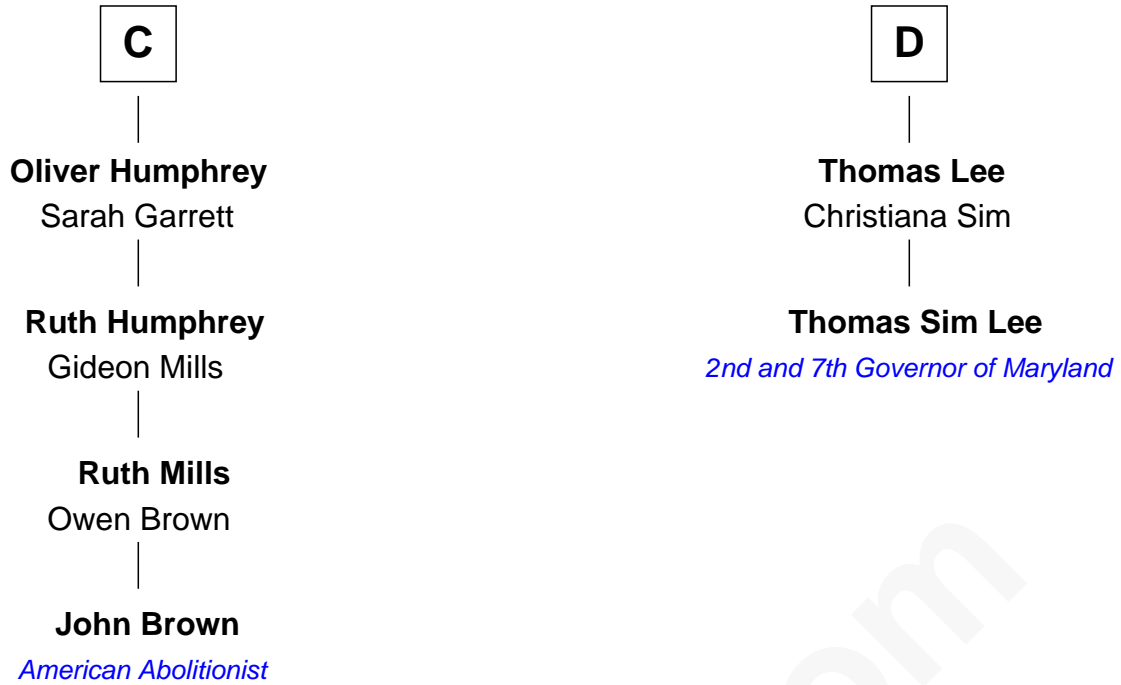

FamousKin.com Relationship Chart of

John Brown

American Abolitionist

18th cousin 2 times removed of

Thomas Sim Lee

2nd and 7th Governor of Maryland

John Fitz Robert

Ada de Baliol

FamousKin.com