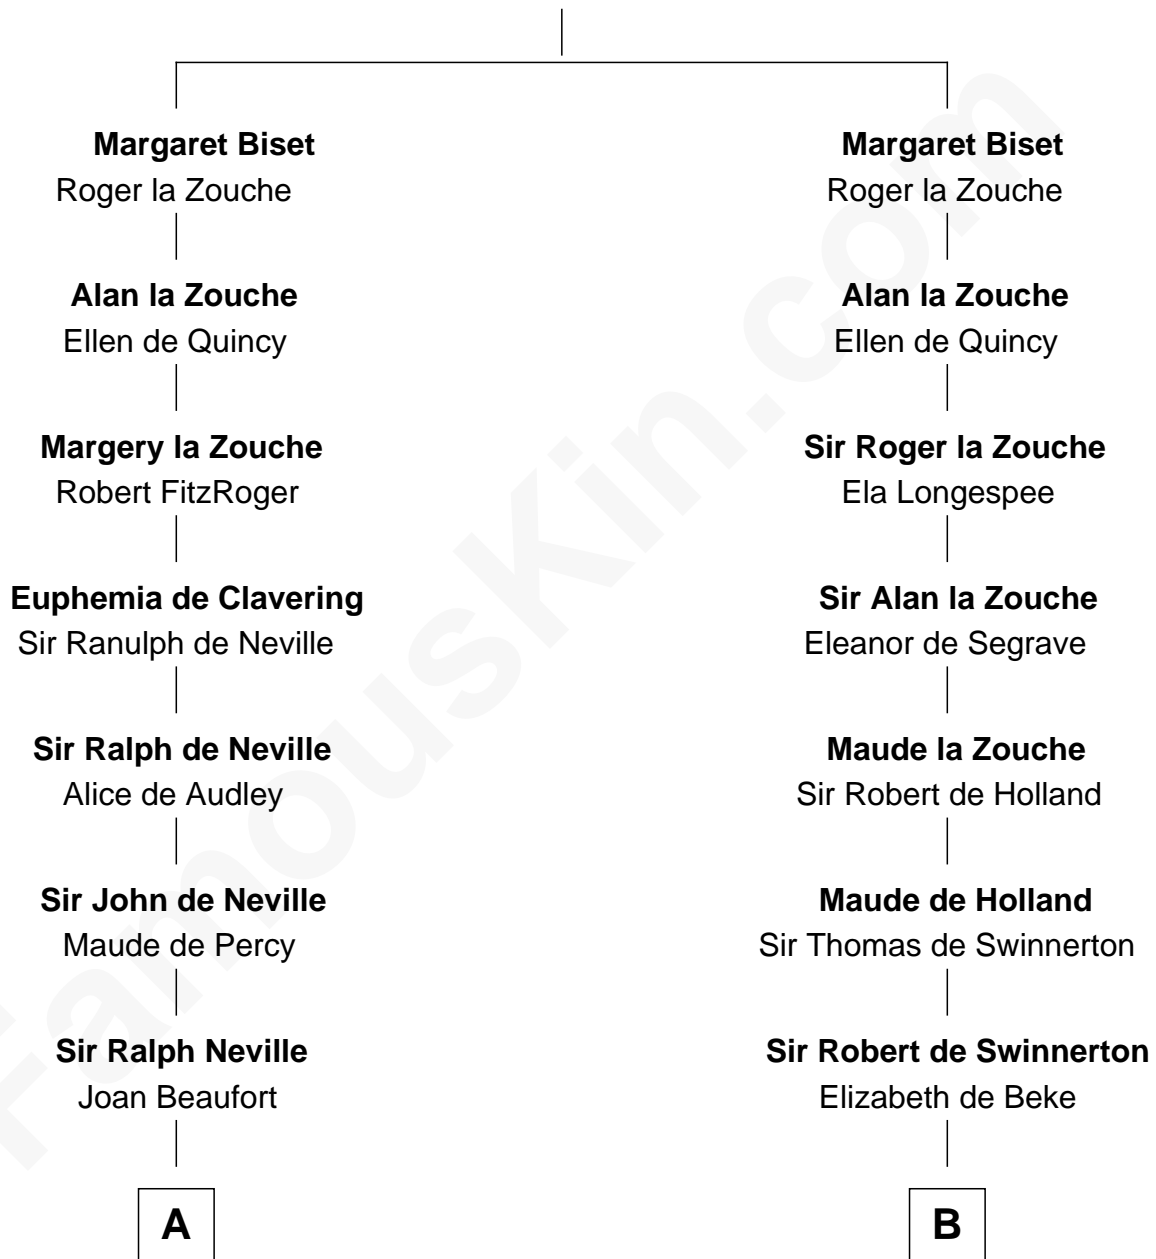

FamousKin.com Relationship Chart of

John Brown

American Abolitionist

19th cousin 2 times removed of

Thomas Sim Lee

2nd and 7th Governor of Maryland

Henry Biset

C

Mercy Ruggles
Jonathan Humphrey

Oliver Humphrey
Sarah Garrett

Ruth Humphrey
Gideon Mills

Ruth Mills
Owen Brown

John Brown
American Abolitionist

D

Philip Lee
Sarah Brooke

Thomas Lee
Christiana Sim

Thomas Sim Lee
2nd and 7th Governor of Maryland

FamousKin.com