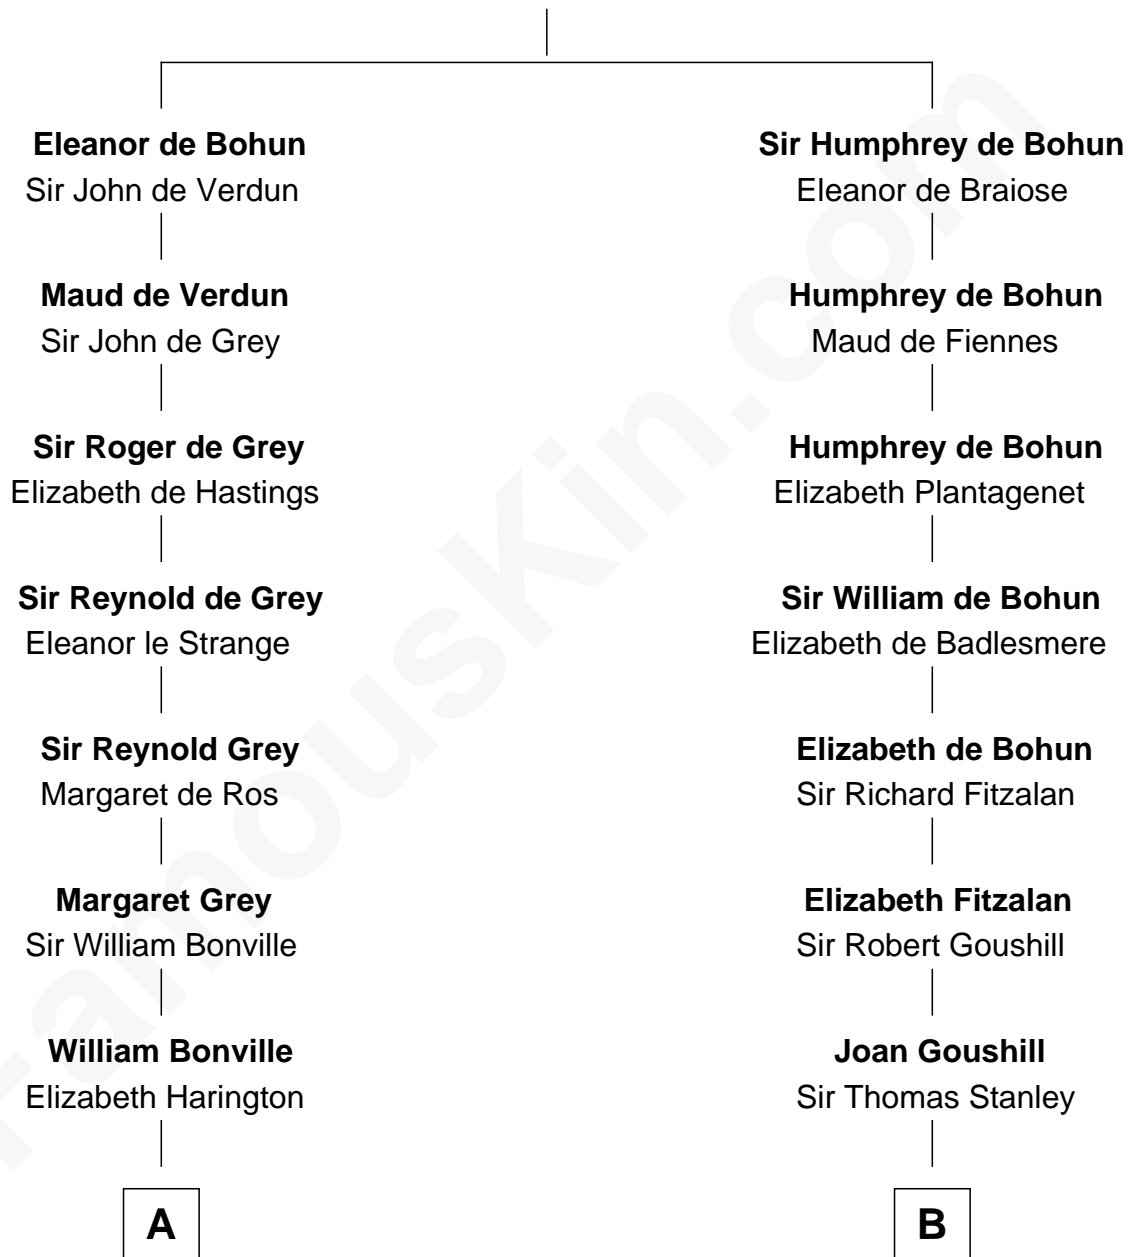

FamousKin.com Relationship Chart of

John Brown

American Abolitionist

20th cousin of

Henry Lloyd

40th Governor of Maryland

Sir Humphrey de Bohun

Maud of Eu

American Abolitionist

D

Col. Edward Lloyd

Elizabeth Tayloe

Col. Edward Lloyd

Sally Scott Murray

Daniel Lloyd

Catherine Henry