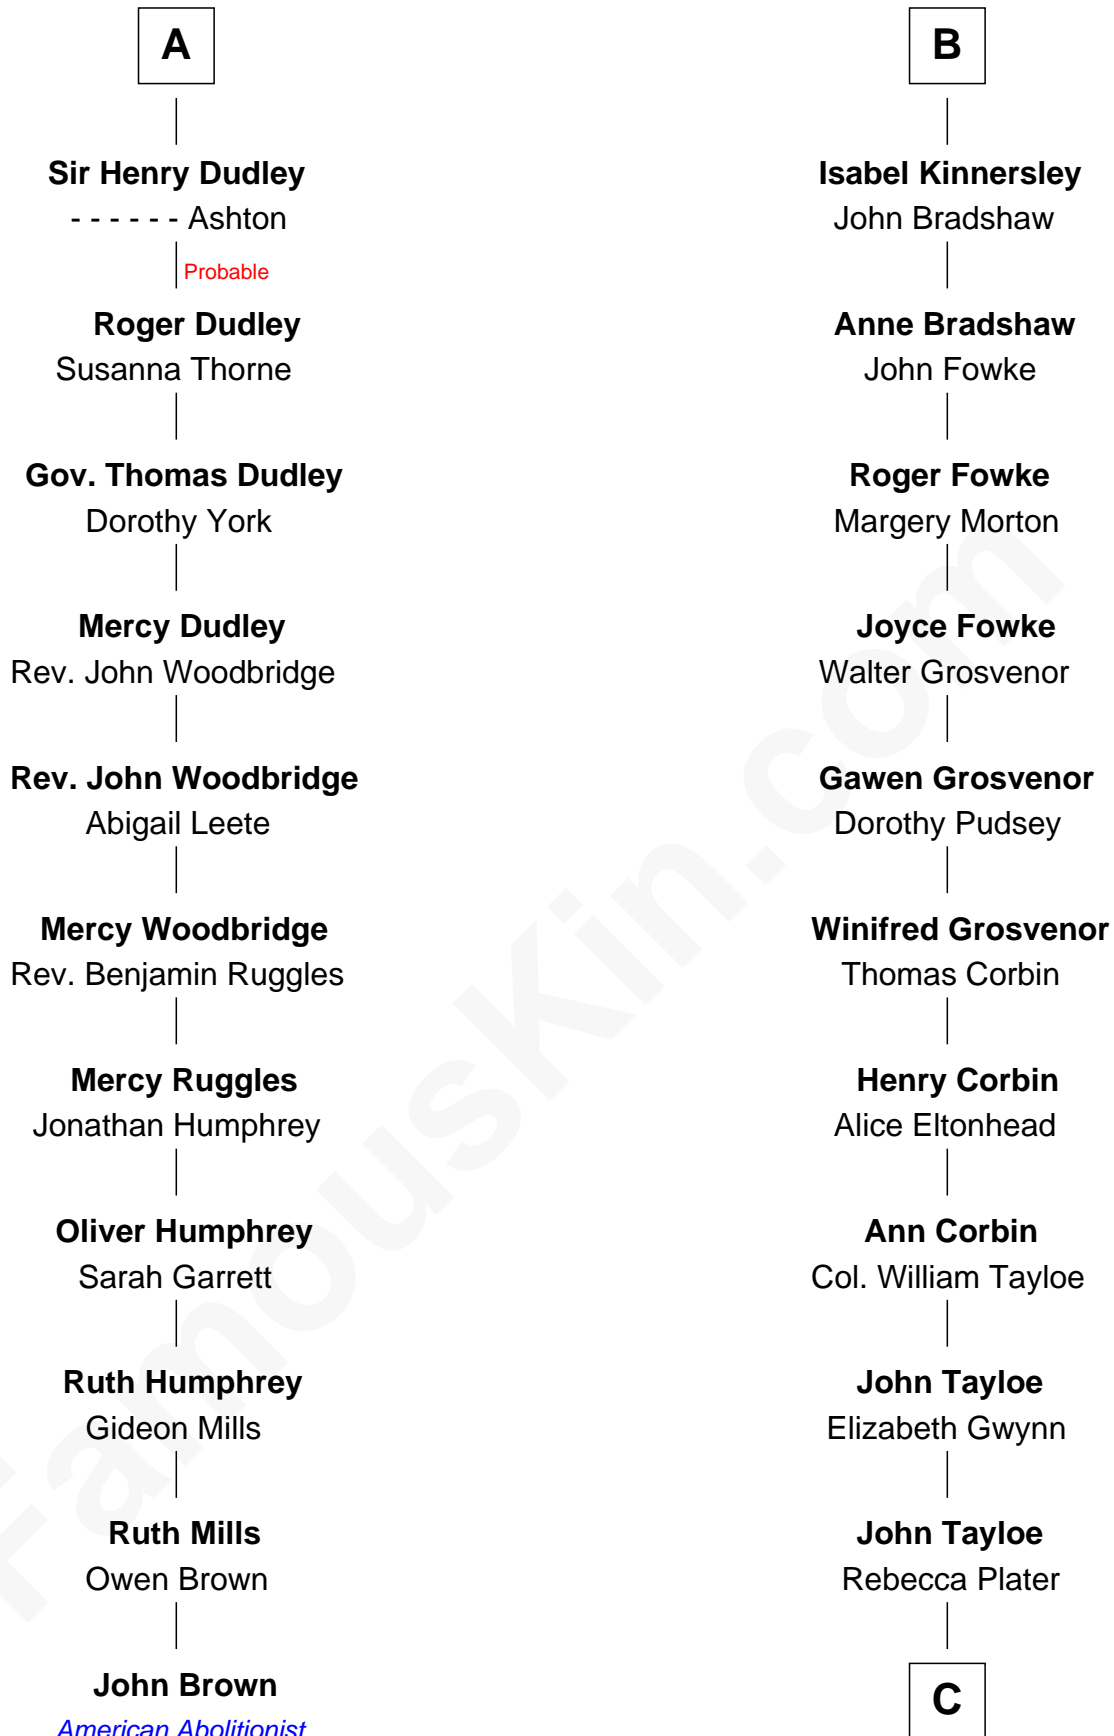

# FamousKin.com Relationship Chart of

**John Brown**

*American Abolitionist*

17th cousin 3 times removed of

**Henry Lloyd**

*40th Governor of Maryland*

**Sir William de Ros**  
Margery de Badlesmere

**Thomas de Ros**  
Beatrice de Stafford

**Maud de Roos**  
John de Welles

**Margaret de Ros**  
Sir Reynold Grey

**Margery de Welles**  
Stephen le Scrope

**Margaret Grey**  
Sir William Bonville

**Maude le Scrope**  
Sir Baldwin Freville

**William Bonville**  
Elizabeth Harington

**Joyce Freville**  
Sir Roger Aston

**William Bonville**  
Katherine Neville

**Sir Robert Aston**  
Isabel Brereton

**Cecily Bonville**  
Thomas Grey

**John Aston**  
Elizabeth Delves

**Cecily Grey**  
Sir John Sutton

**Margaret Aston**  
John Kinnersley

**A**

**B**

**C**

**Elizabeth Tayloe**  
Col. Edward Lloyd

**Col. Edward Lloyd**  
Sally Scott Murray

**Daniel Lloyd**  
Catherine Henry

**Henry Lloyd**  
*40th Governor of Maryland*