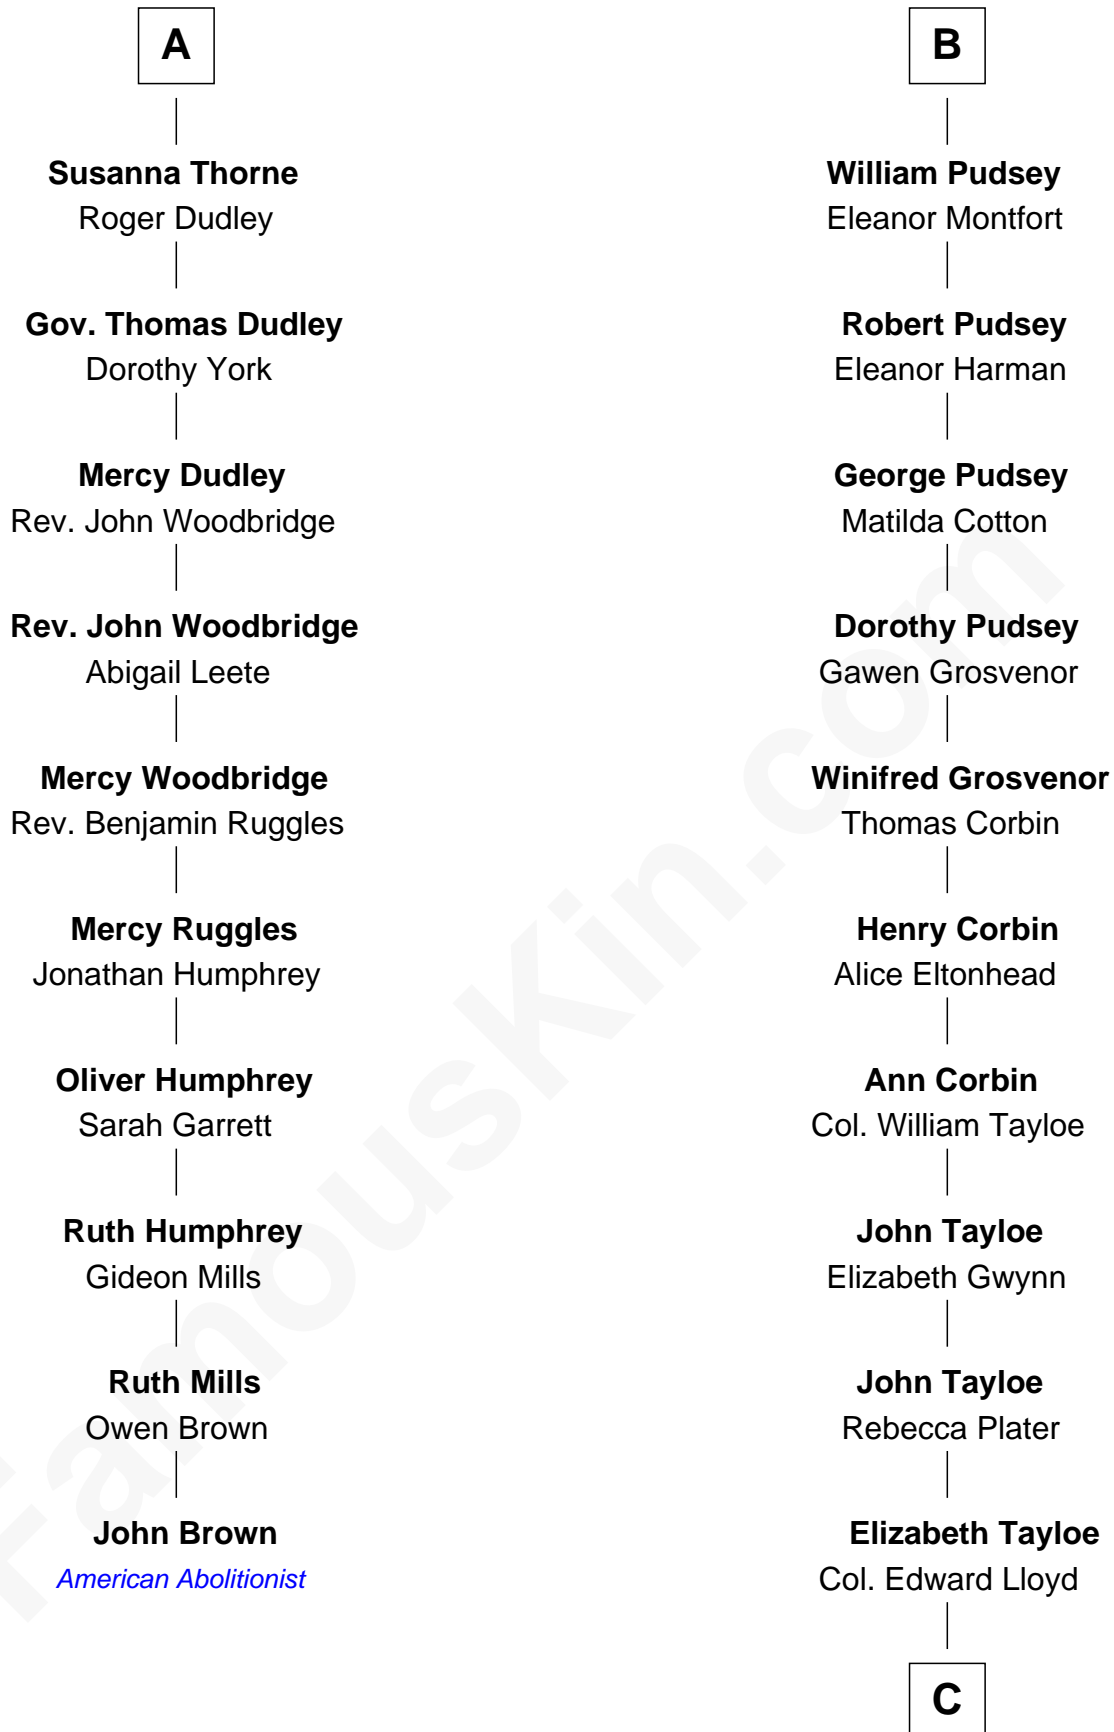

FamousKin.com Relationship Chart of

John Brown

American Abolitionist

16th cousin 3 times removed of

Henry Lloyd

40th Governor of Maryland

Sir John Grey

Avice Marmion

C

Col. Edward Lloyd

Sally Scott Murray

Daniel Lloyd

Catherine Henry

Henry Lloyd

40th Governor of Maryland

FamousKin.com