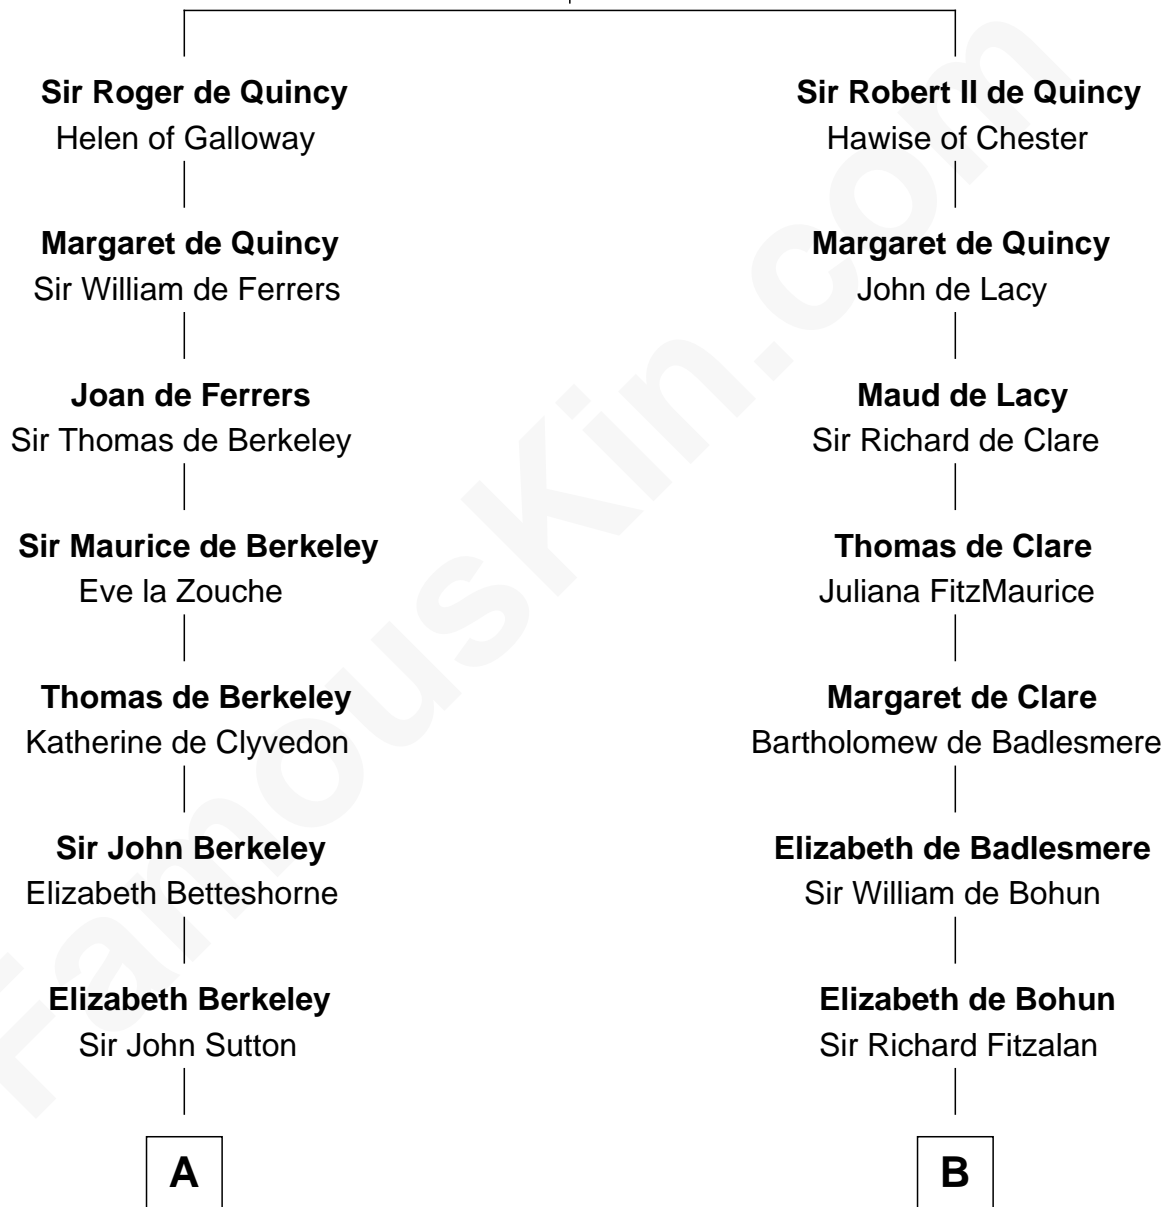

FamousKin.com Relationship Chart of

John Brown

American Abolitionist

20th cousin of

Charles Goldsborough

16th Governor of Maryland

Saher de Quincy
Margaret de Beaumont

C

Oliver Humphrey

Sarah Garrett

Ruth Humphrey

Gideon Mills

Ruth Mills

Owen Brown

John Brown

American Abolitionist

D

Anna Maria Lloyd

Richard Tilghman

William Tilghman

Margaret Lloyd

Anna Maria Tilghman

Charles Goldsborough

Charles Goldsborough