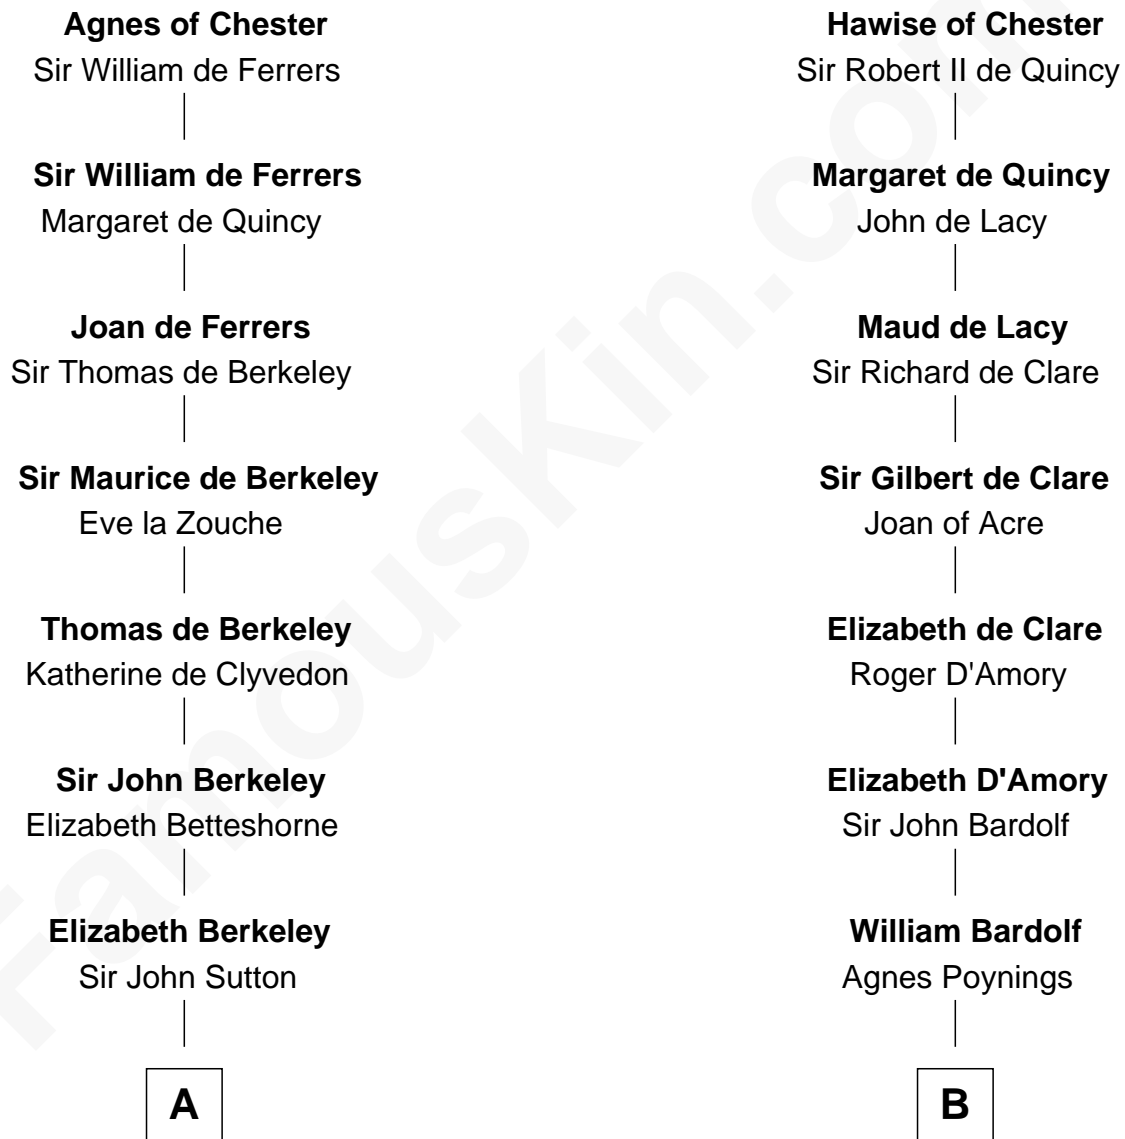

# FamousKin.com Relationship Chart of

**John Brown**

*American Abolitionist*

20th cousin of

**Charles Carnan Ridgely**

*15th Governor of Maryland*

**Hugh de Kevelioc**  
Bertrade de Montfort

**C**

**Oliver Humphrey**

Sarah Garrett

**Ruth Humphrey**

Gideon Mills

**Ruth Mills**

Owen Brown

**John Brown**

*American Abolitionist*

*15th Governor of Maryland*

FamousKin.com