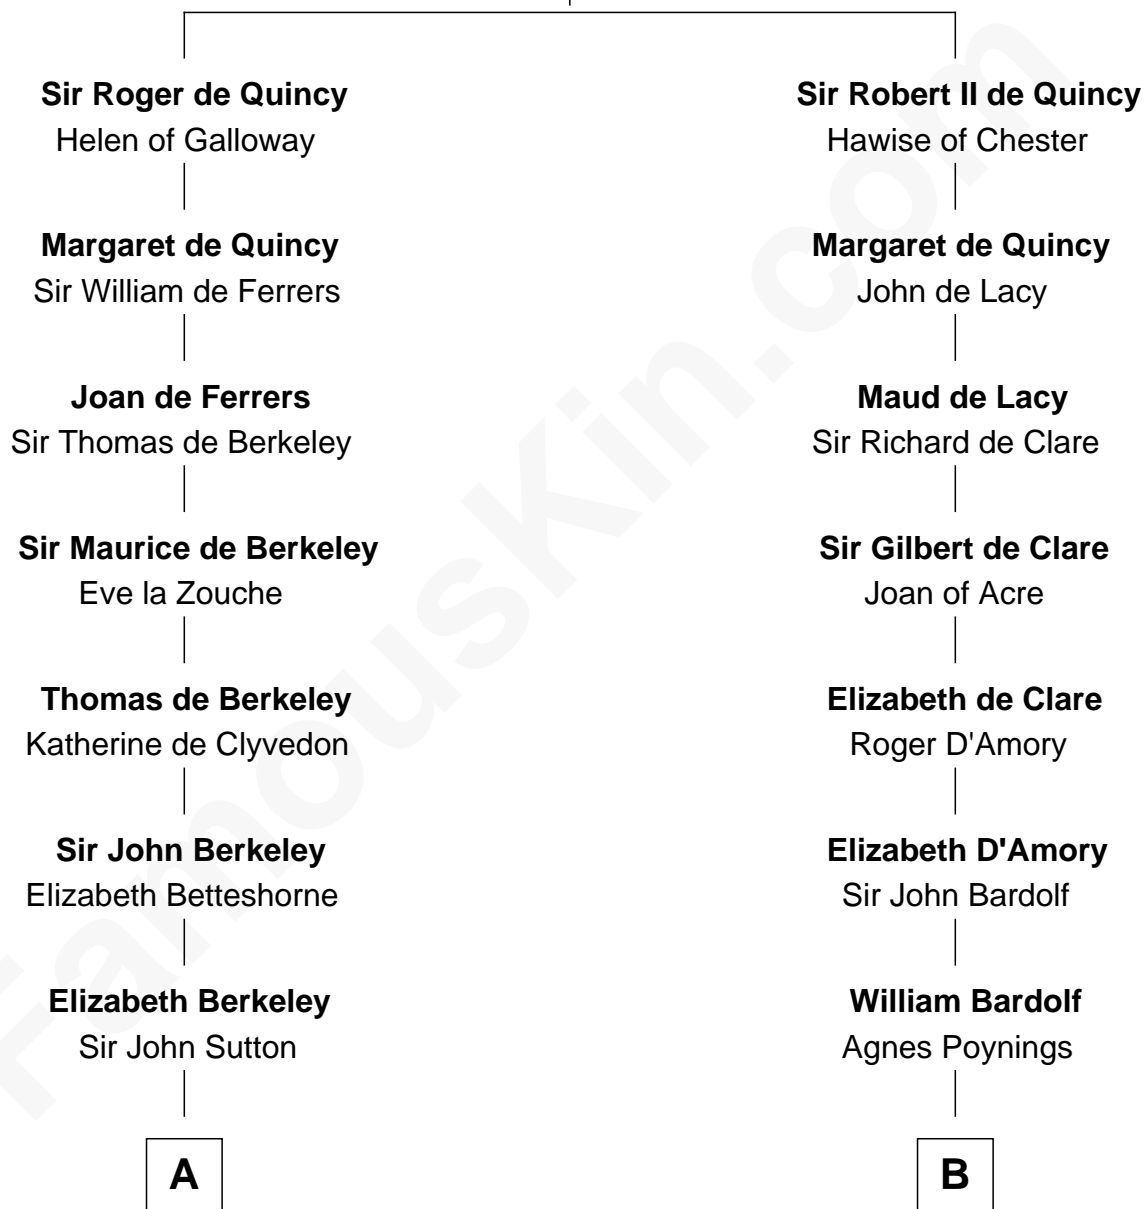

FamousKin.com Relationship Chart of

John Brown

American Abolitionist

20th cousin of

Charles Carnan Ridgely

15th Governor of Maryland

Saher de Quincy
Margaret de Beaumont

C

Oliver Humphrey

Sarah Garrett

Ruth Humphrey

Gideon Mills

Ruth Mills

Owen Brown

John Brown

American Abolitionist

15th Governor of Maryland

FamousKin.com