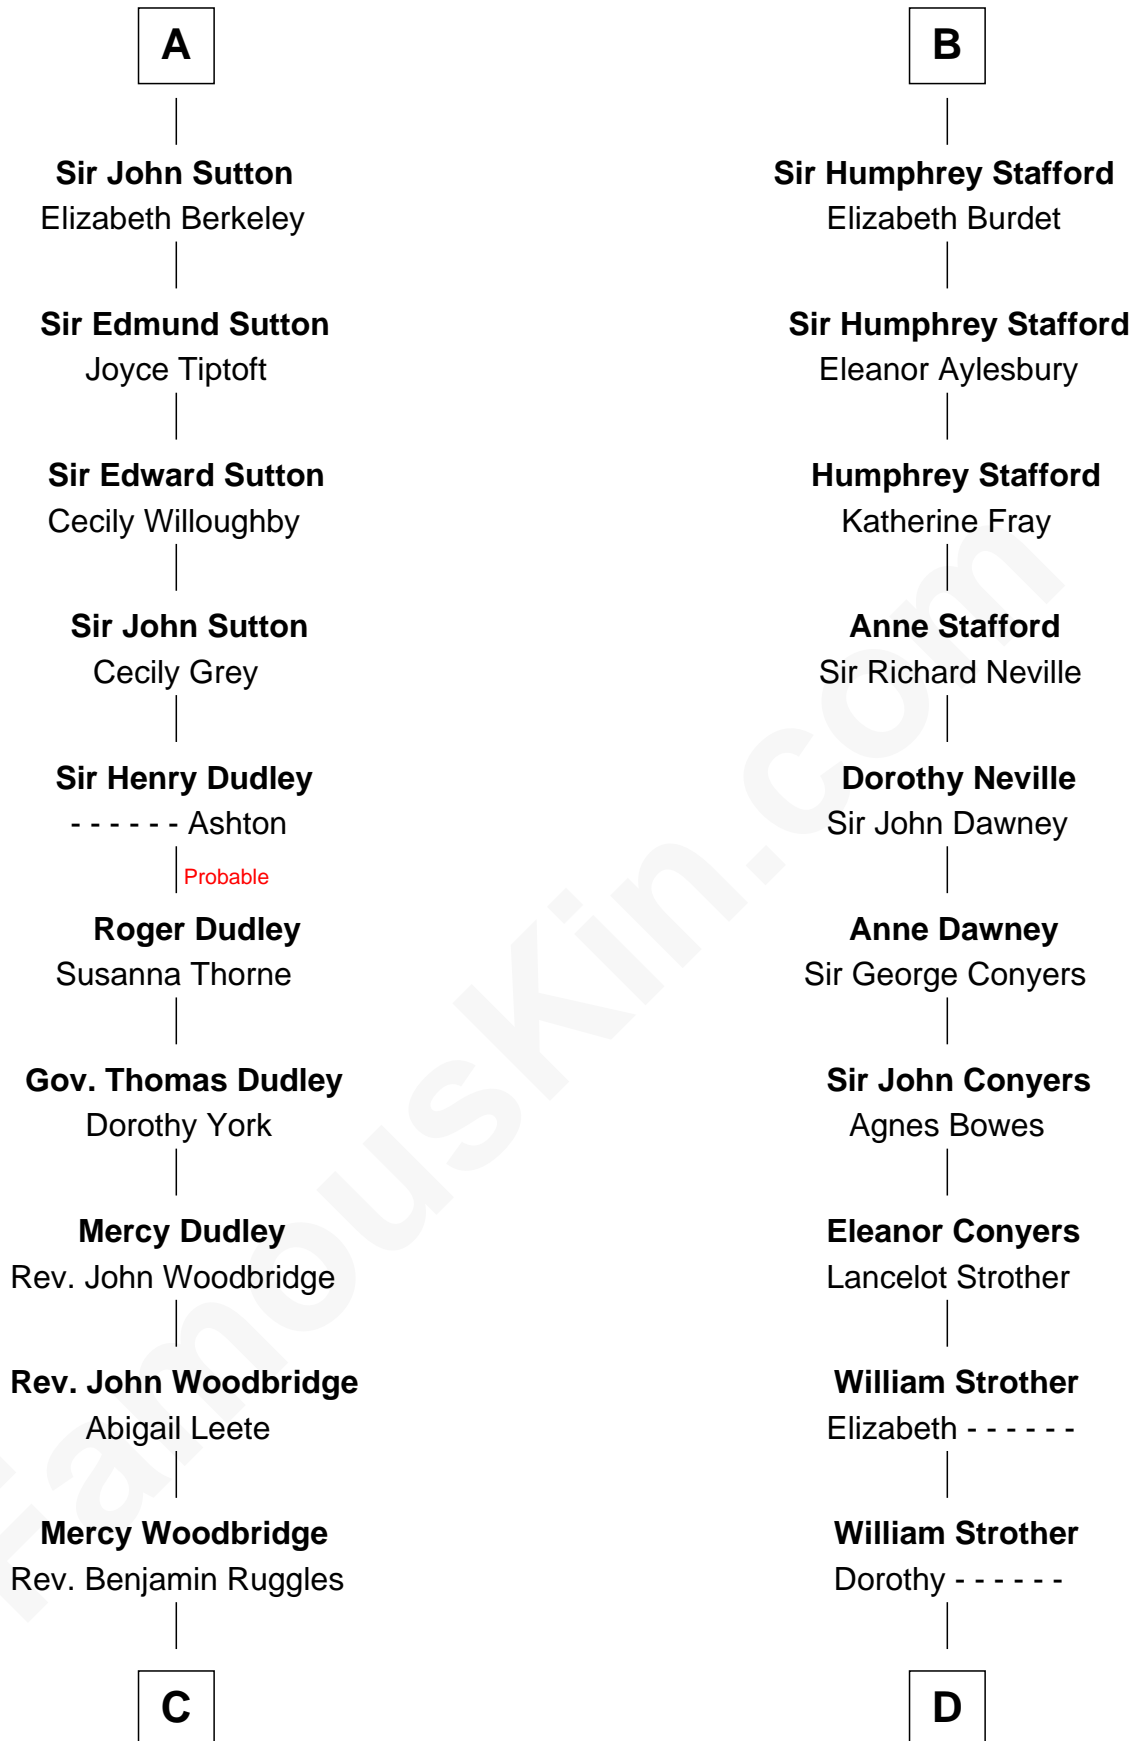

FamousKin.com Relationship Chart of

John Brown

American Abolitionist

21st cousin of

Zachary Taylor

12th U.S. President

Sir Ralph de Somery

Margaret le Gras

Sir Roger de Somery
Amabil de Chaucombe

Roger de Somery
Agnes - - - - -

Margaret de Somery
Sir John de Sutton

Sir John de Sutton
Isabel de Cherleton

Sir John de Sutton
Joan de Clinton

Sir John Sutton
Alice le Despenser

Margaret Stafford
Sir John Stafford

Ralph Stafford
Maud de Hastang

B

C

Mercy Ruggles
Jonathan Humphrey

Oliver Humphrey
Sarah Garrett

Ruth Humphrey
Gideon Mills

Ruth Mills
Owen Brown

John Brown
American Abolitionist

D

William Strother
Margaret Thornton

Francis Strother
Susannah Dabney

William Strother
Sarah Bayly

Sarah Dabney Strother
Col. Richard Taylor

Zachary Taylor
12th U.S. President